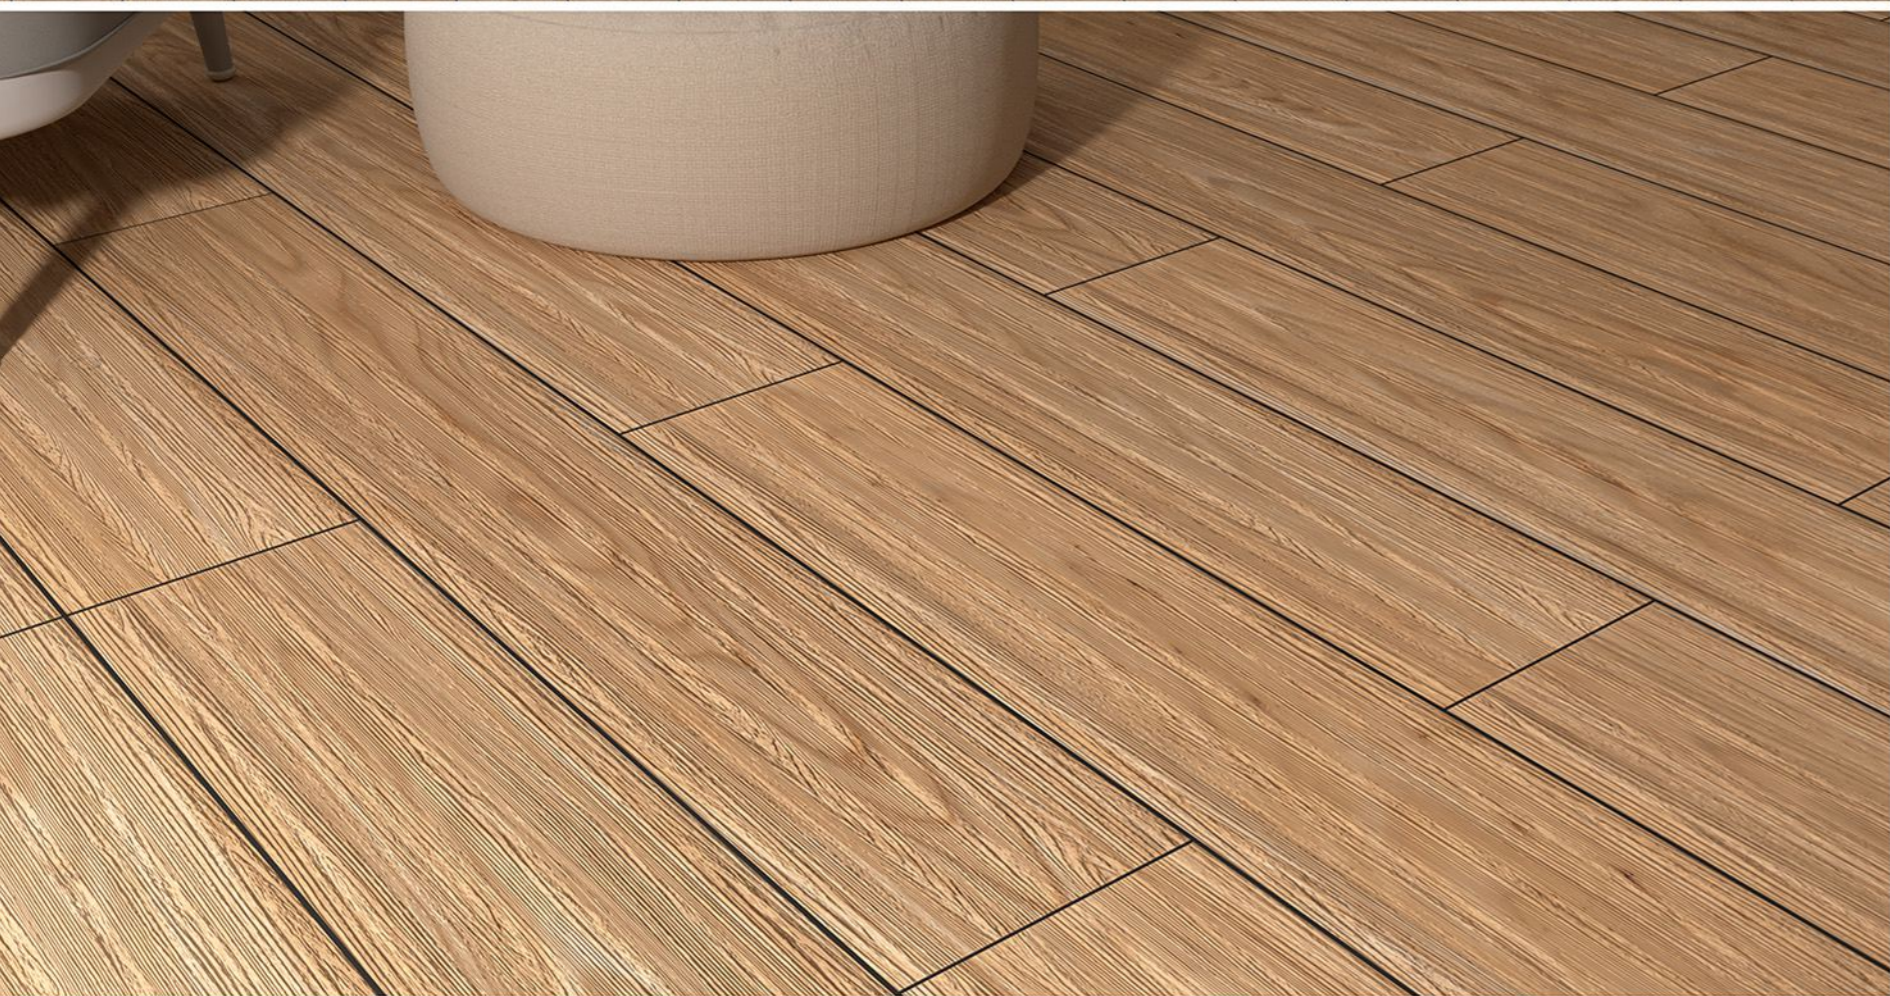

## DEEP GREY (PUNCH)

RANDOM-9

zero  
Maintenance

Eco  
Friendly

Random  
Design

Digital  
Print

Applicable On  
Wall & Floor

HD  
Clarity