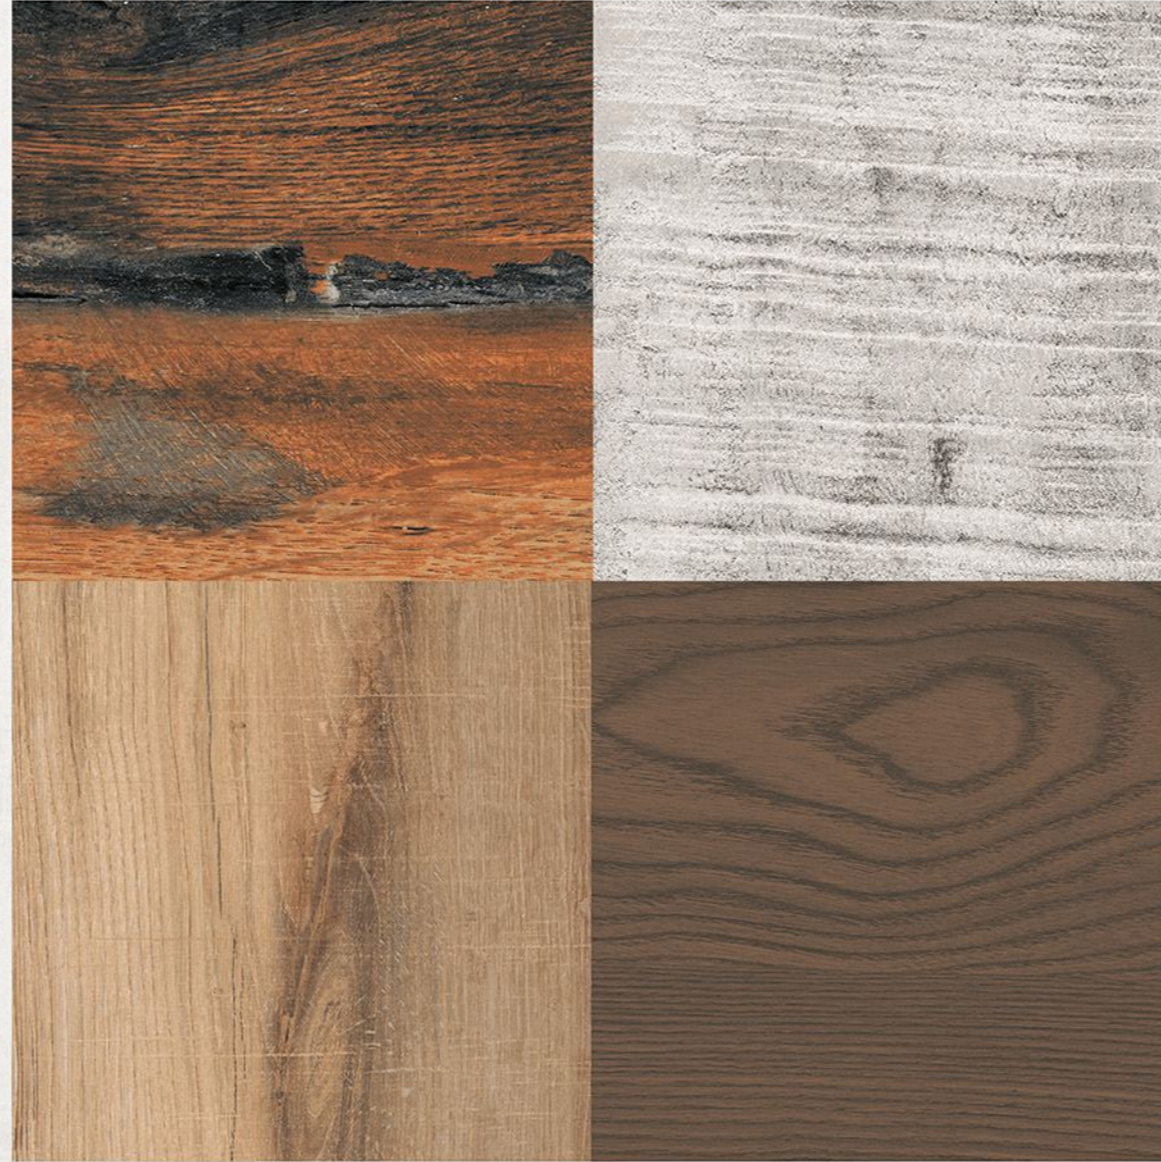

BEST MATERIALS

Quality
100% Wood