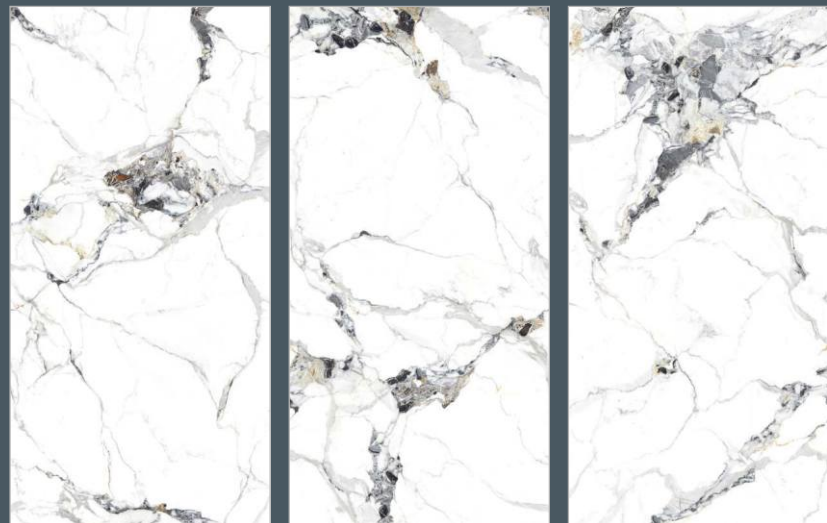

TILES NAME :
ROCK 1021

RANDOM :
03

FINISH :
**HIGHGLOSS
+ GLODEN CARVING**

SIZE :
600X1200MM

PREVIEW OF **ROCK 1021**
600X1200MM / HIGHGLOSS WITH GOLDEN CARVING

TILES NAME :
ROCK 1022

RANDOM :
03

FINISH :
**HIGHGLOSS
+ GLODEN CARVING**