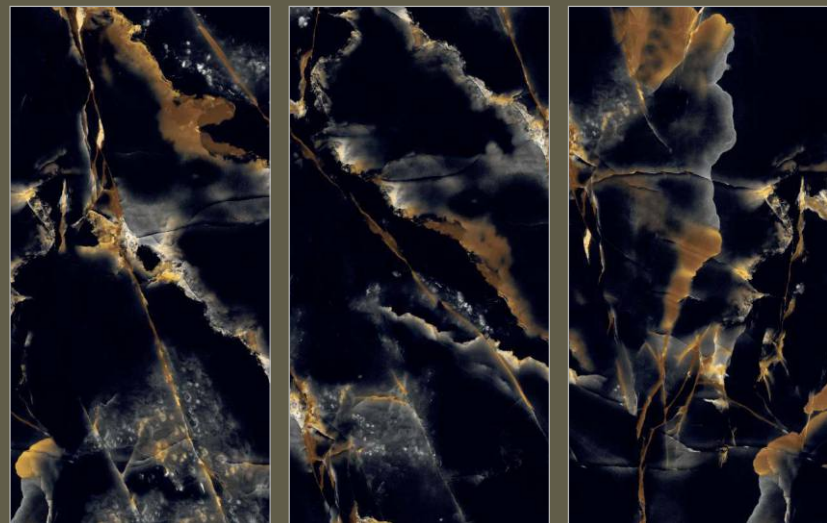

SIZE :
600X1200MM

PREVIEW OF **ROCK 1031**
600X1200MM / HIGHGLOSS WITH GOLDEN CARVING

TILES NAME :
ROCK 2001

RANDOM :
03

FINISH :
**HIGHGLOSS
+ GLODEN CARVING**

SIZE :
600X1200MM

PREVIEW OF **ROCK 2001**
600X1200MM / HIGHGLOSS WITH GOLDEN CARVING