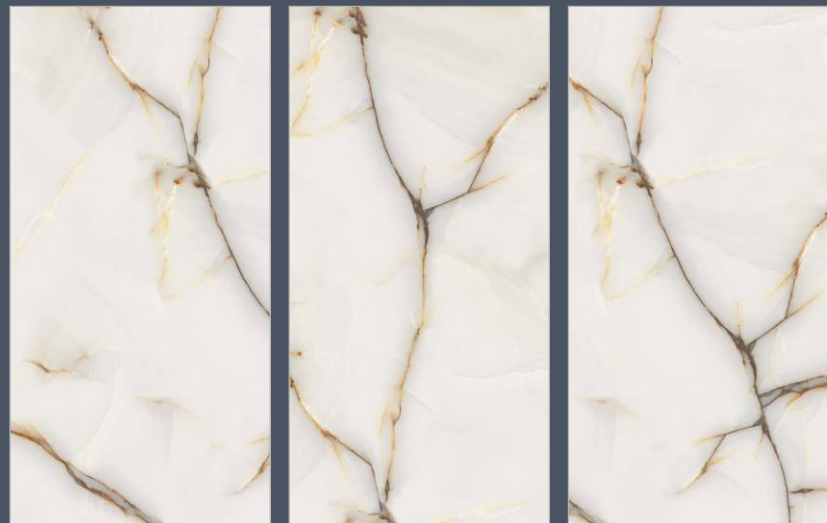

SIZE :
600X1200MM

PREVIEW OF **ROCK 1010**
600X1200MM / HIGHGLOSS WITH GOLDEN CARVING

TILES NAME :
ROCK 1011

RANDOM :
03

FINISH :
**HIGHGLOSS
+ GLODEN CARVING**

SIZE :
600X1200MM

PREVIEW OF **ROCK 1011**
600X1200MM / HIGHGLOSS WITH GOLDEN CARVING