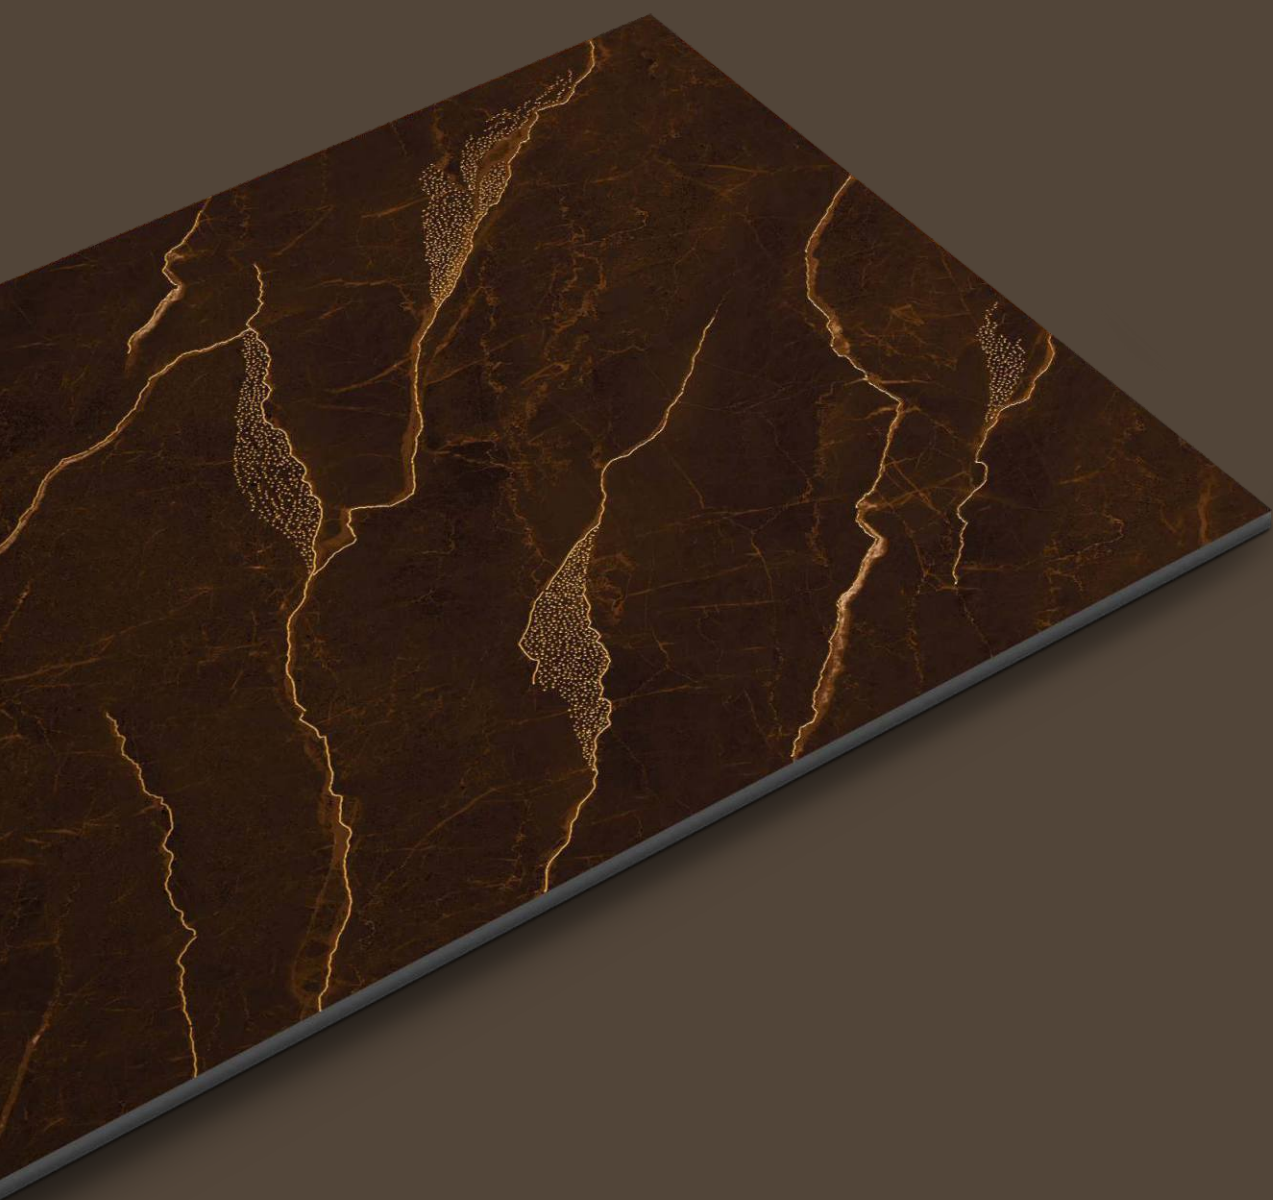

TILES NAME :
ROCK 2002

RANDOM :
03

FINISH :
**HIGHGLOSS
+ GLODEN CARVING**

SIZE :
600X1200MM

PREVIEW OF **ROCK 2002**
600X1200MM / HIGHGLOSS WITH GOLDEN CARVING

TILES NAME :
ROCK 2003

RANDOM :
01 - ENDLESS

FINISH :
**HIGHGLOSS
+ GLODEN CARVING**