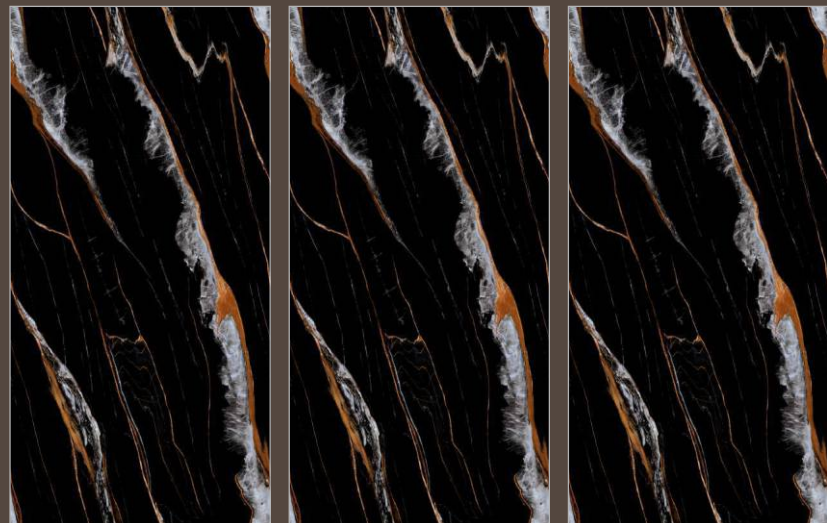

TILES NAME :
ROCK 2013

RANDOM :
01 - ENDLESS

FINISH :
**HIGHGLOSS
+ GOLDEN CARVING**

SIZE :
600X1200MM