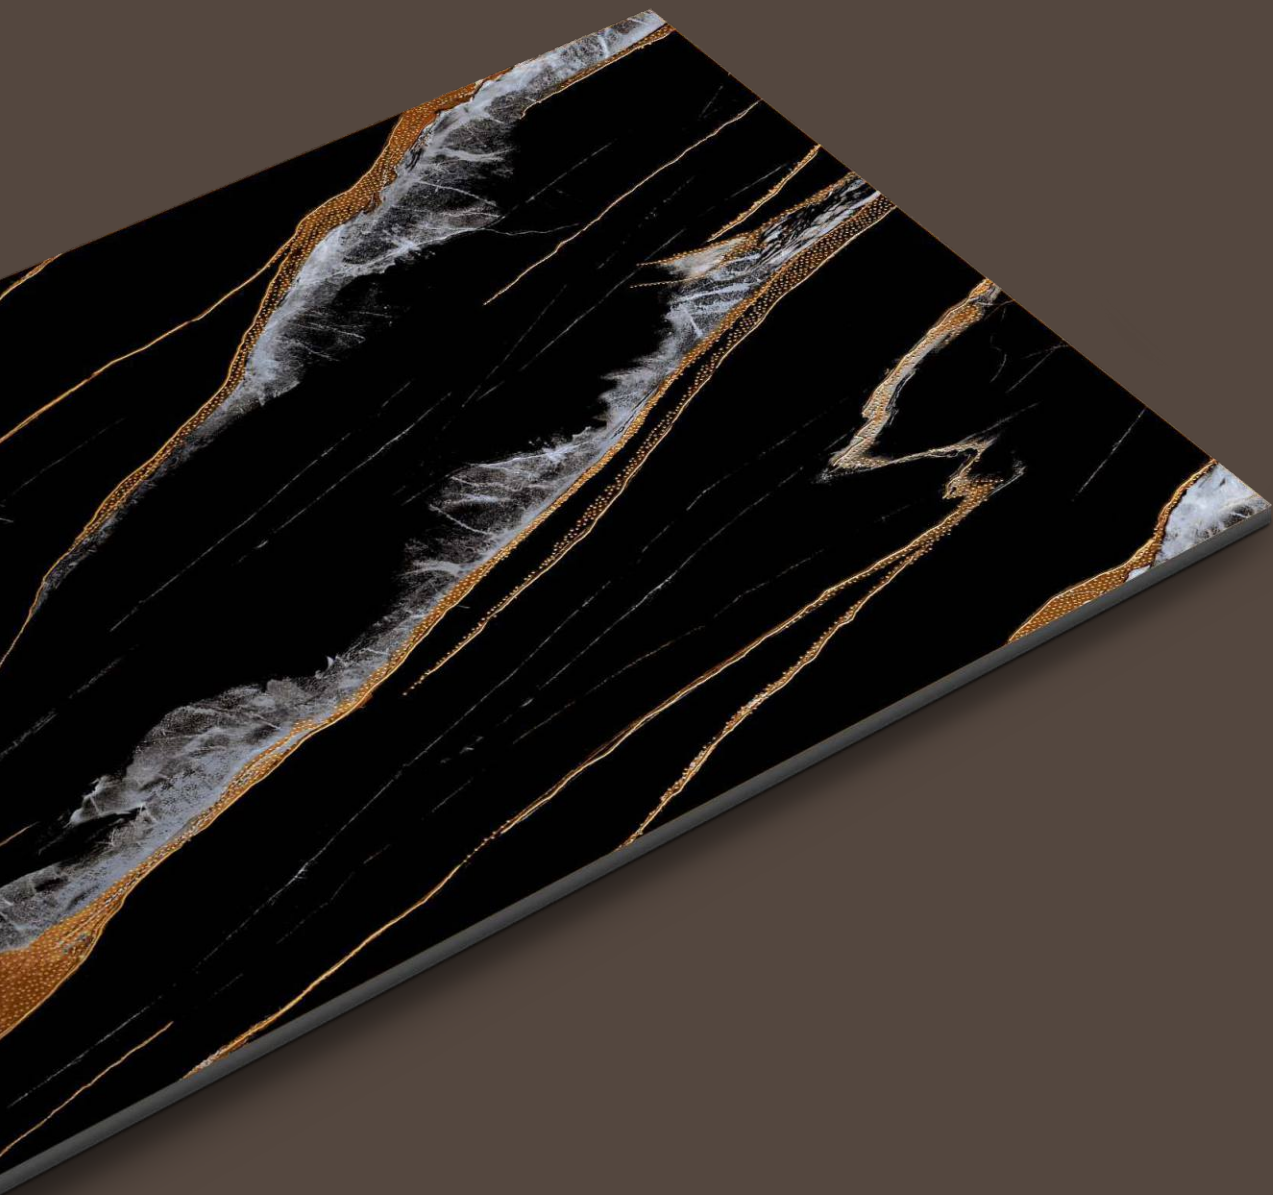

TILES NAME :
ROCK 2011

RANDOM :
01 - ENDLESS

FINISH :
**HIGHGLOSS
+ GLODEN CARVING**

SIZE :
600X1200MM

PREVIEW OF **ROCK 2011**
600X1200MM / HIGHGLOSS WITH GOLDEN CARVING

TILES NAME :
ROCK 2012

RANDOM :
01 - ENDLESS

FINISH :
**HIGHGLOSS
+ GLODEN CARVING**

SIZE :
600X1200MM

PREVIEW OF **ROCK 2012**
600X1200MM / HIGHGLOSS WITH GOLDEN CARVING

TILES NAME :
ROCK 2013

RANDOM :
01 - ENDLESS

FINISH :
**HIGHGLOSS
+ GOLDEN CARVING**