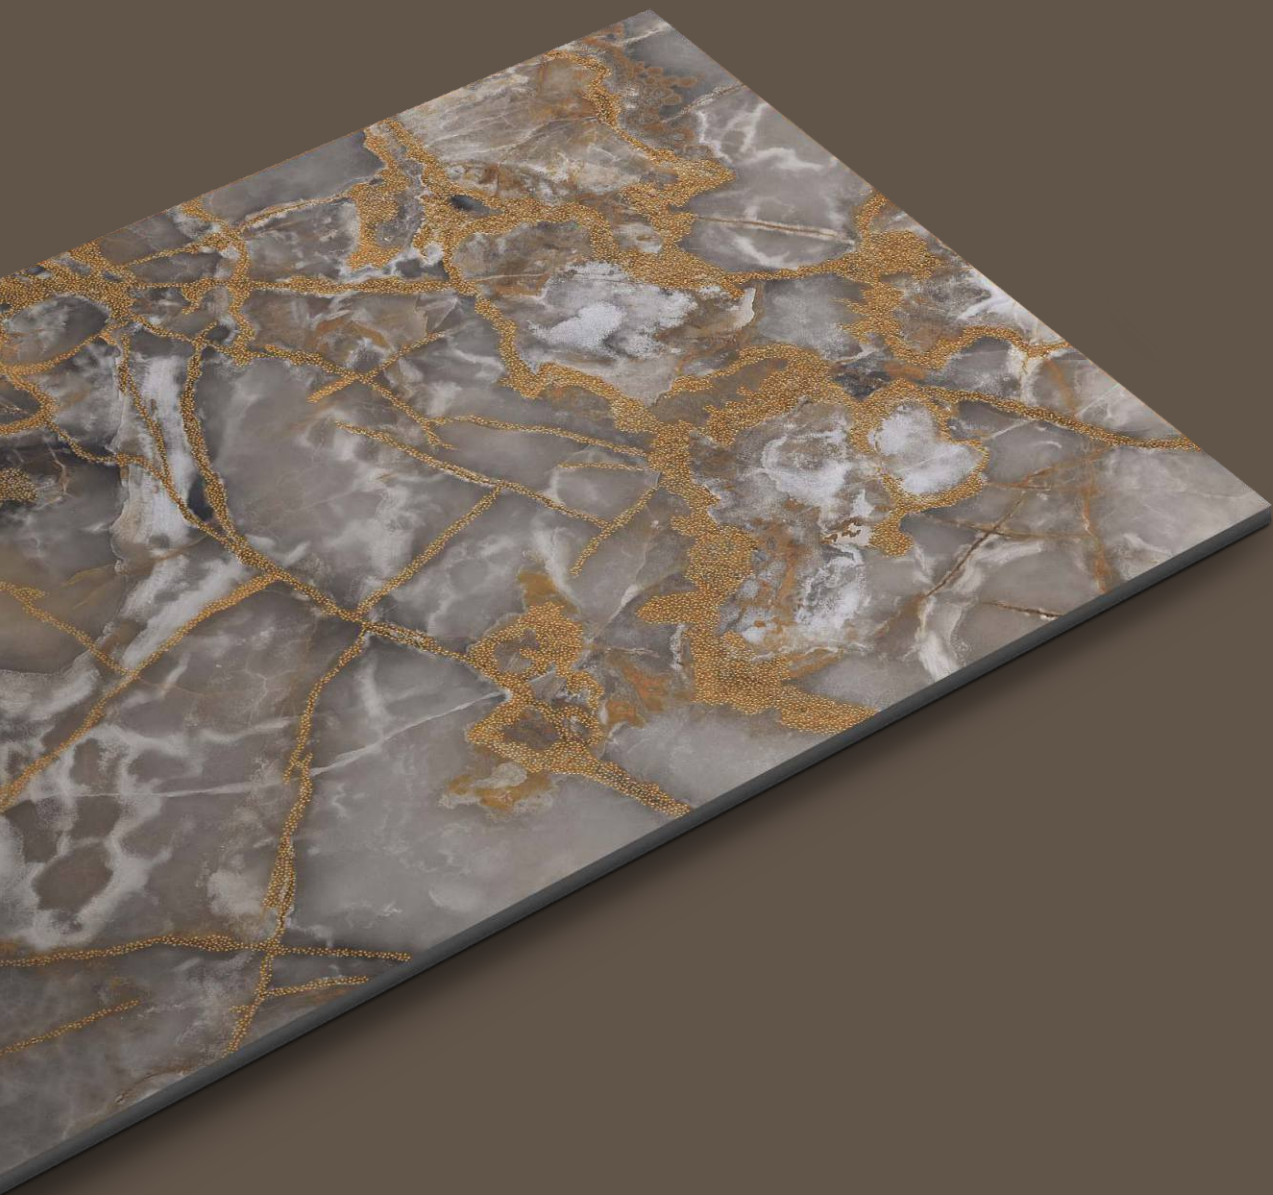

TILES NAME :
ROCK 1023

RANDOM :
03

FINISH :
**HIGHGLOSS
+ GLODEN CARVING**

SIZE :
600X1200MM