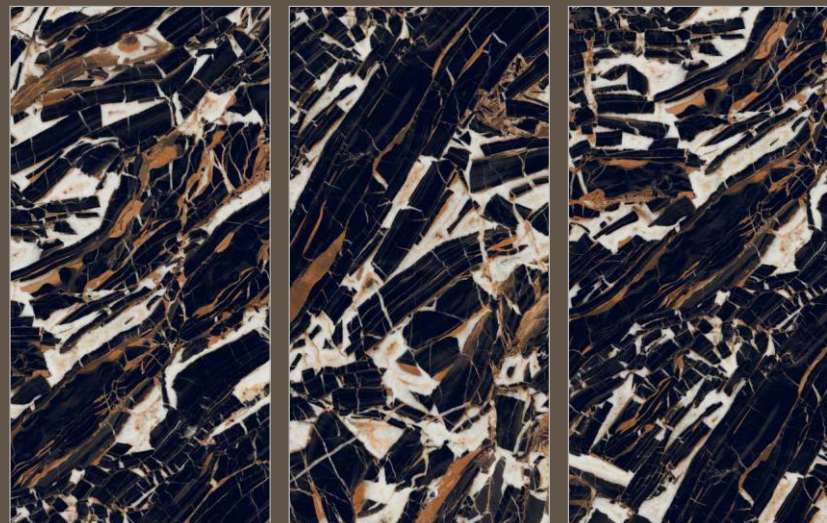

TILES NAME :
ROCK 2001

RANDOM :
03

FINISH :
**HIGHGLOSS
+ GLODEN CARVING**

SIZE :
600X1200MM