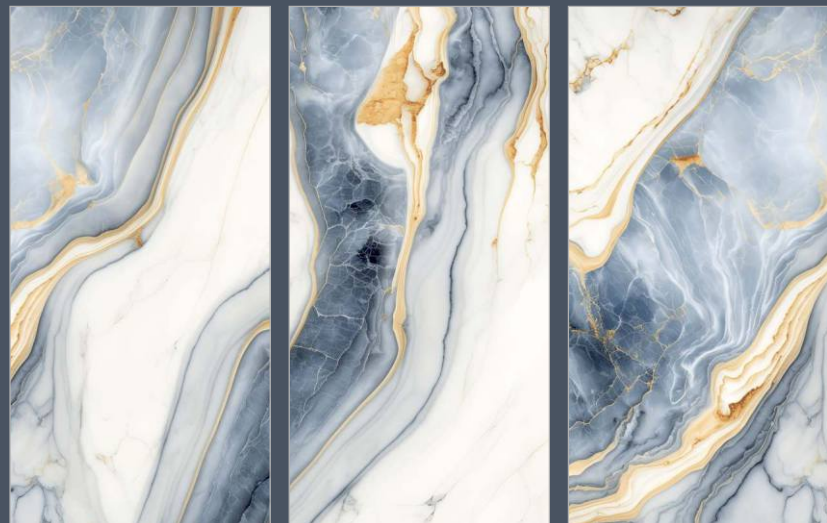

TILES NAME :
ROCK 1005

RANDOM :
03

FINISH :
**HIGHGLOSS
+ GLODEN CARVING**

SIZE :
600X1200MM