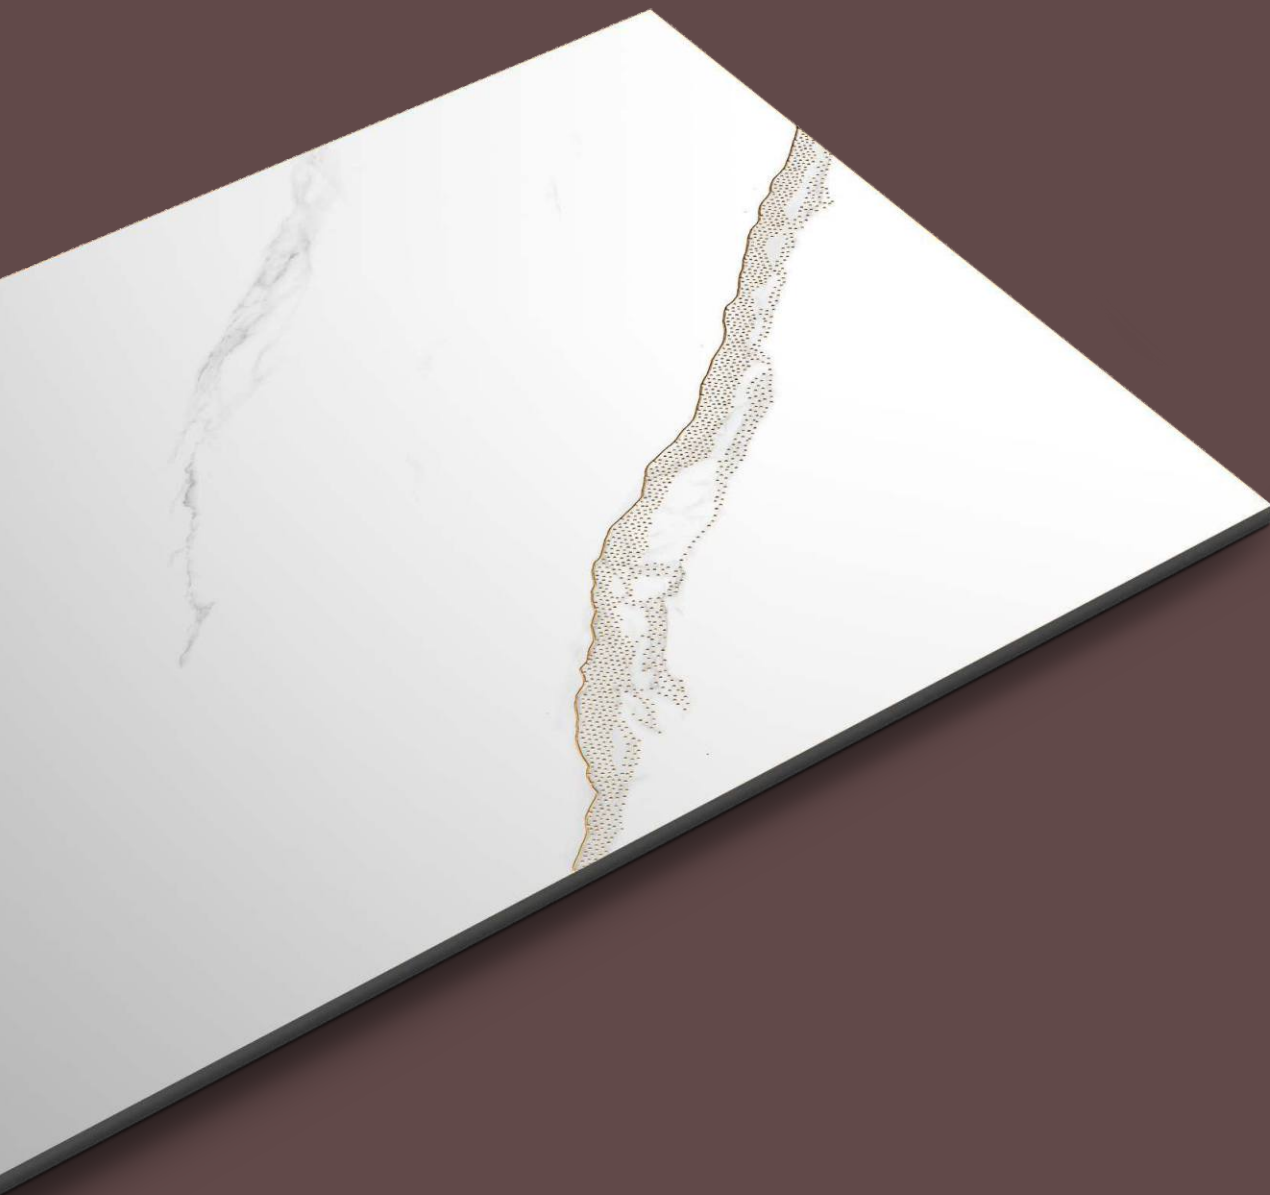

PREVIEW OF **ROCK 1013**
600X1200MM / HIGHGLOSS WITH GOLDEN CARVING