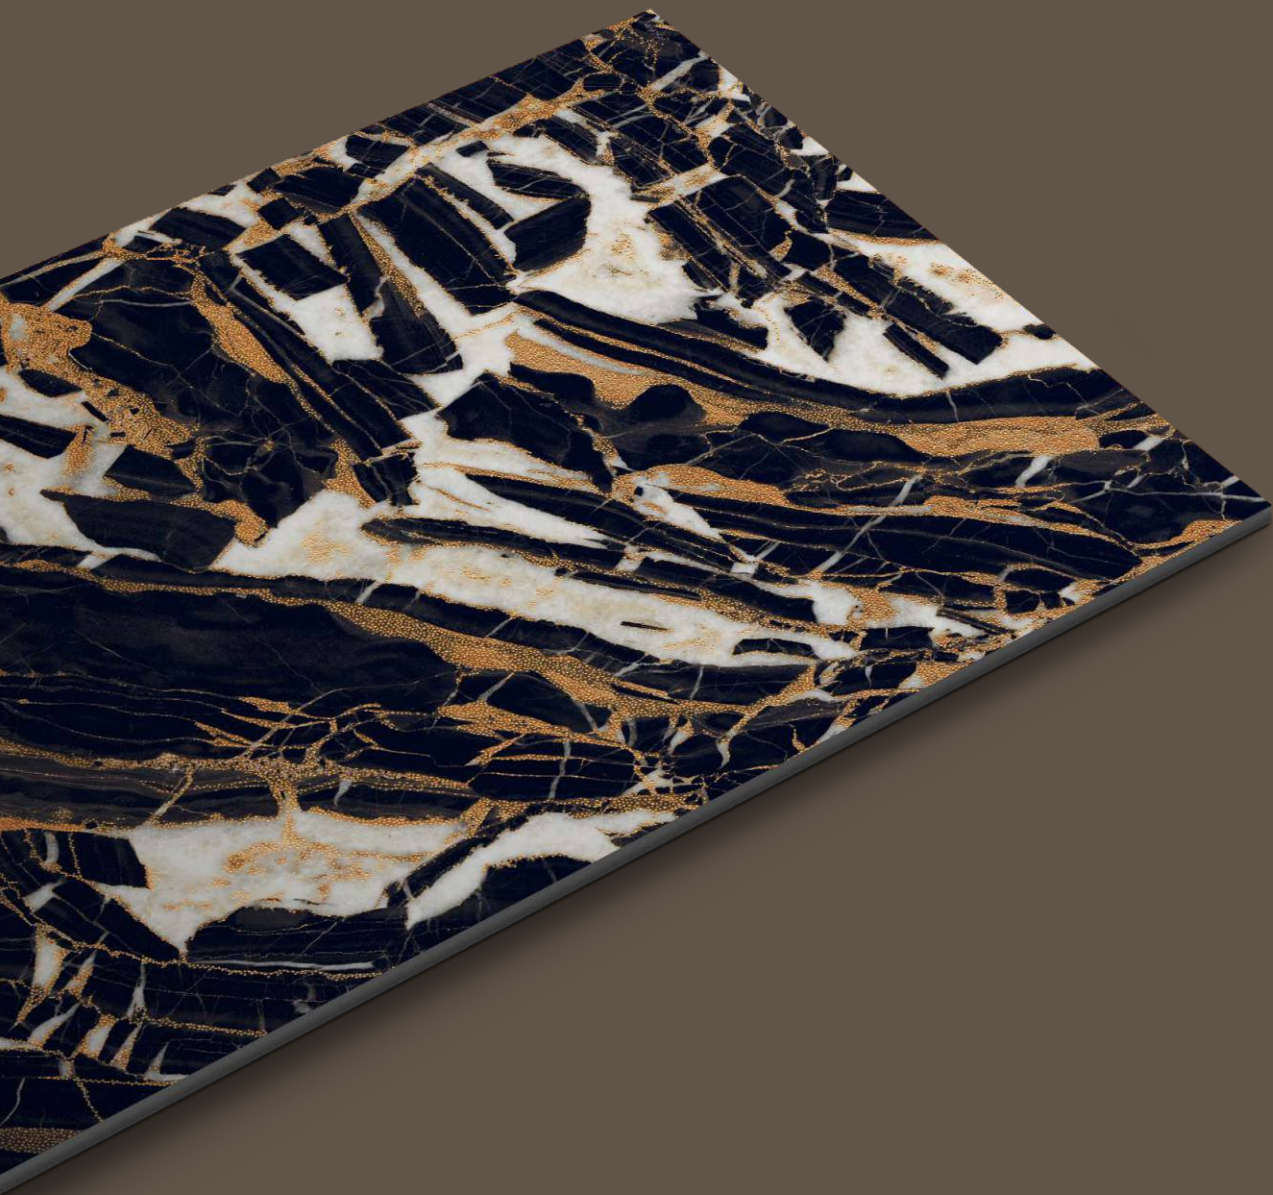

TILES NAME :
ROCK 2001

RANDOM :
03

FINISH :
**HIGHGLOSS
+ GLODEN CARVING**

SIZE :
600X1200MM