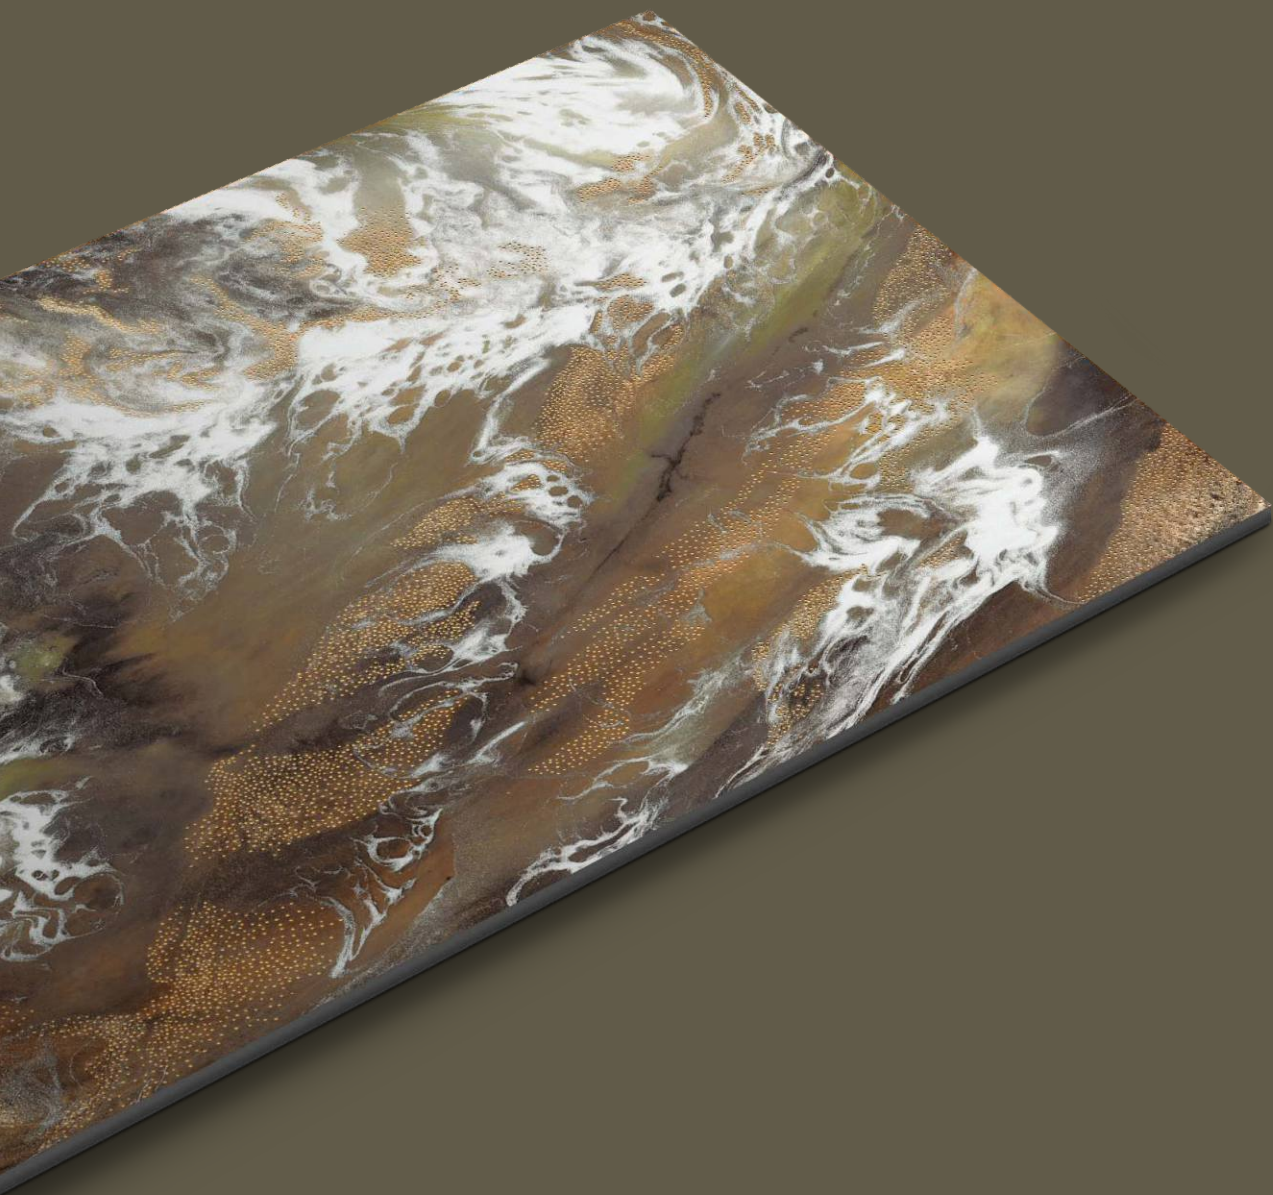

TILES NAME :
ROCK 1030

RANDOM :
03

FINISH :
**HIGHGLOSS
+ GLODEN CARVING**

SIZE :
600X1200MM

PREVIEW OF **ROCK 1030**
600X1200MM / HIGHGLOSS WITH GOLDEN CARVING

TILES NAME :
ROCK 1031

RANDOM :
03

FINISH :
**HIGHGLOSS
+ GOLDEN CARVING**