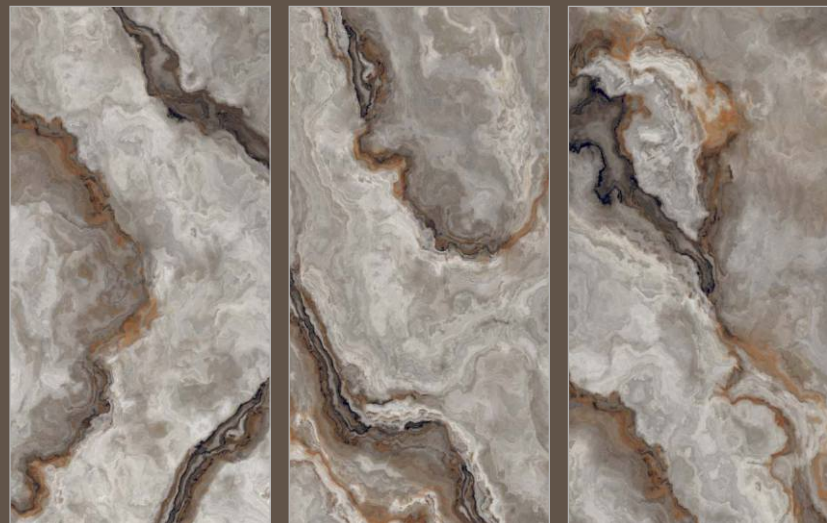

TILES NAME :
ROCK 1009

RANDOM :
03

FINISH :
**HIGHGLOSS
+ GLODEN CARVING**

SIZE :
600X1200MM

PREVIEW OF **ROCK 1009**
600X1200MM / HIGHGLOSS WITH GOLDEN CARVING

TILES NAME :
ROCK 1010

RANDOM :
03

FINISH :
**HIGHGLOSS
+ GOLDEN CARVING**