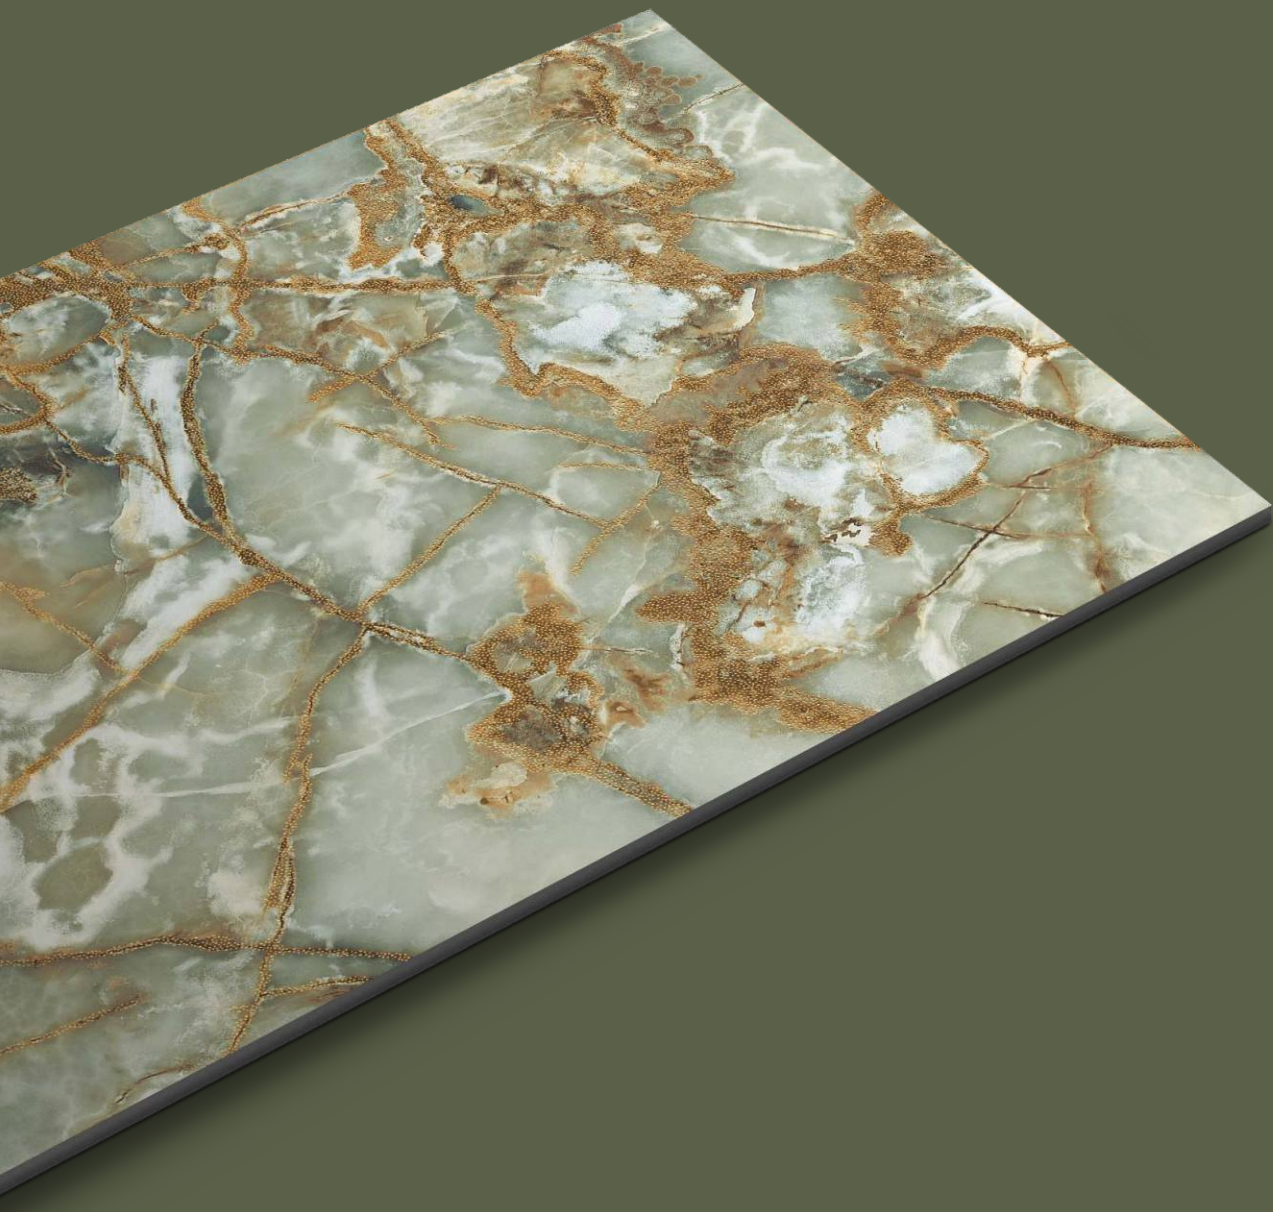

TILES NAME :
ROCK 1024

RANDOM :
03

FINISH :
**HIGHGLOSS
+ GLODEN CARVING**

SIZE :
600X1200MM

PREVIEW OF **ROCK 1024**
600X1200MM / HIGHGLOSS WITH GOLDEN CARVING

TILES NAME :
ROCK 1025

RANDOM :
03

FINISH :
**HIGHGLOSS
+ GLODEN CARVING**