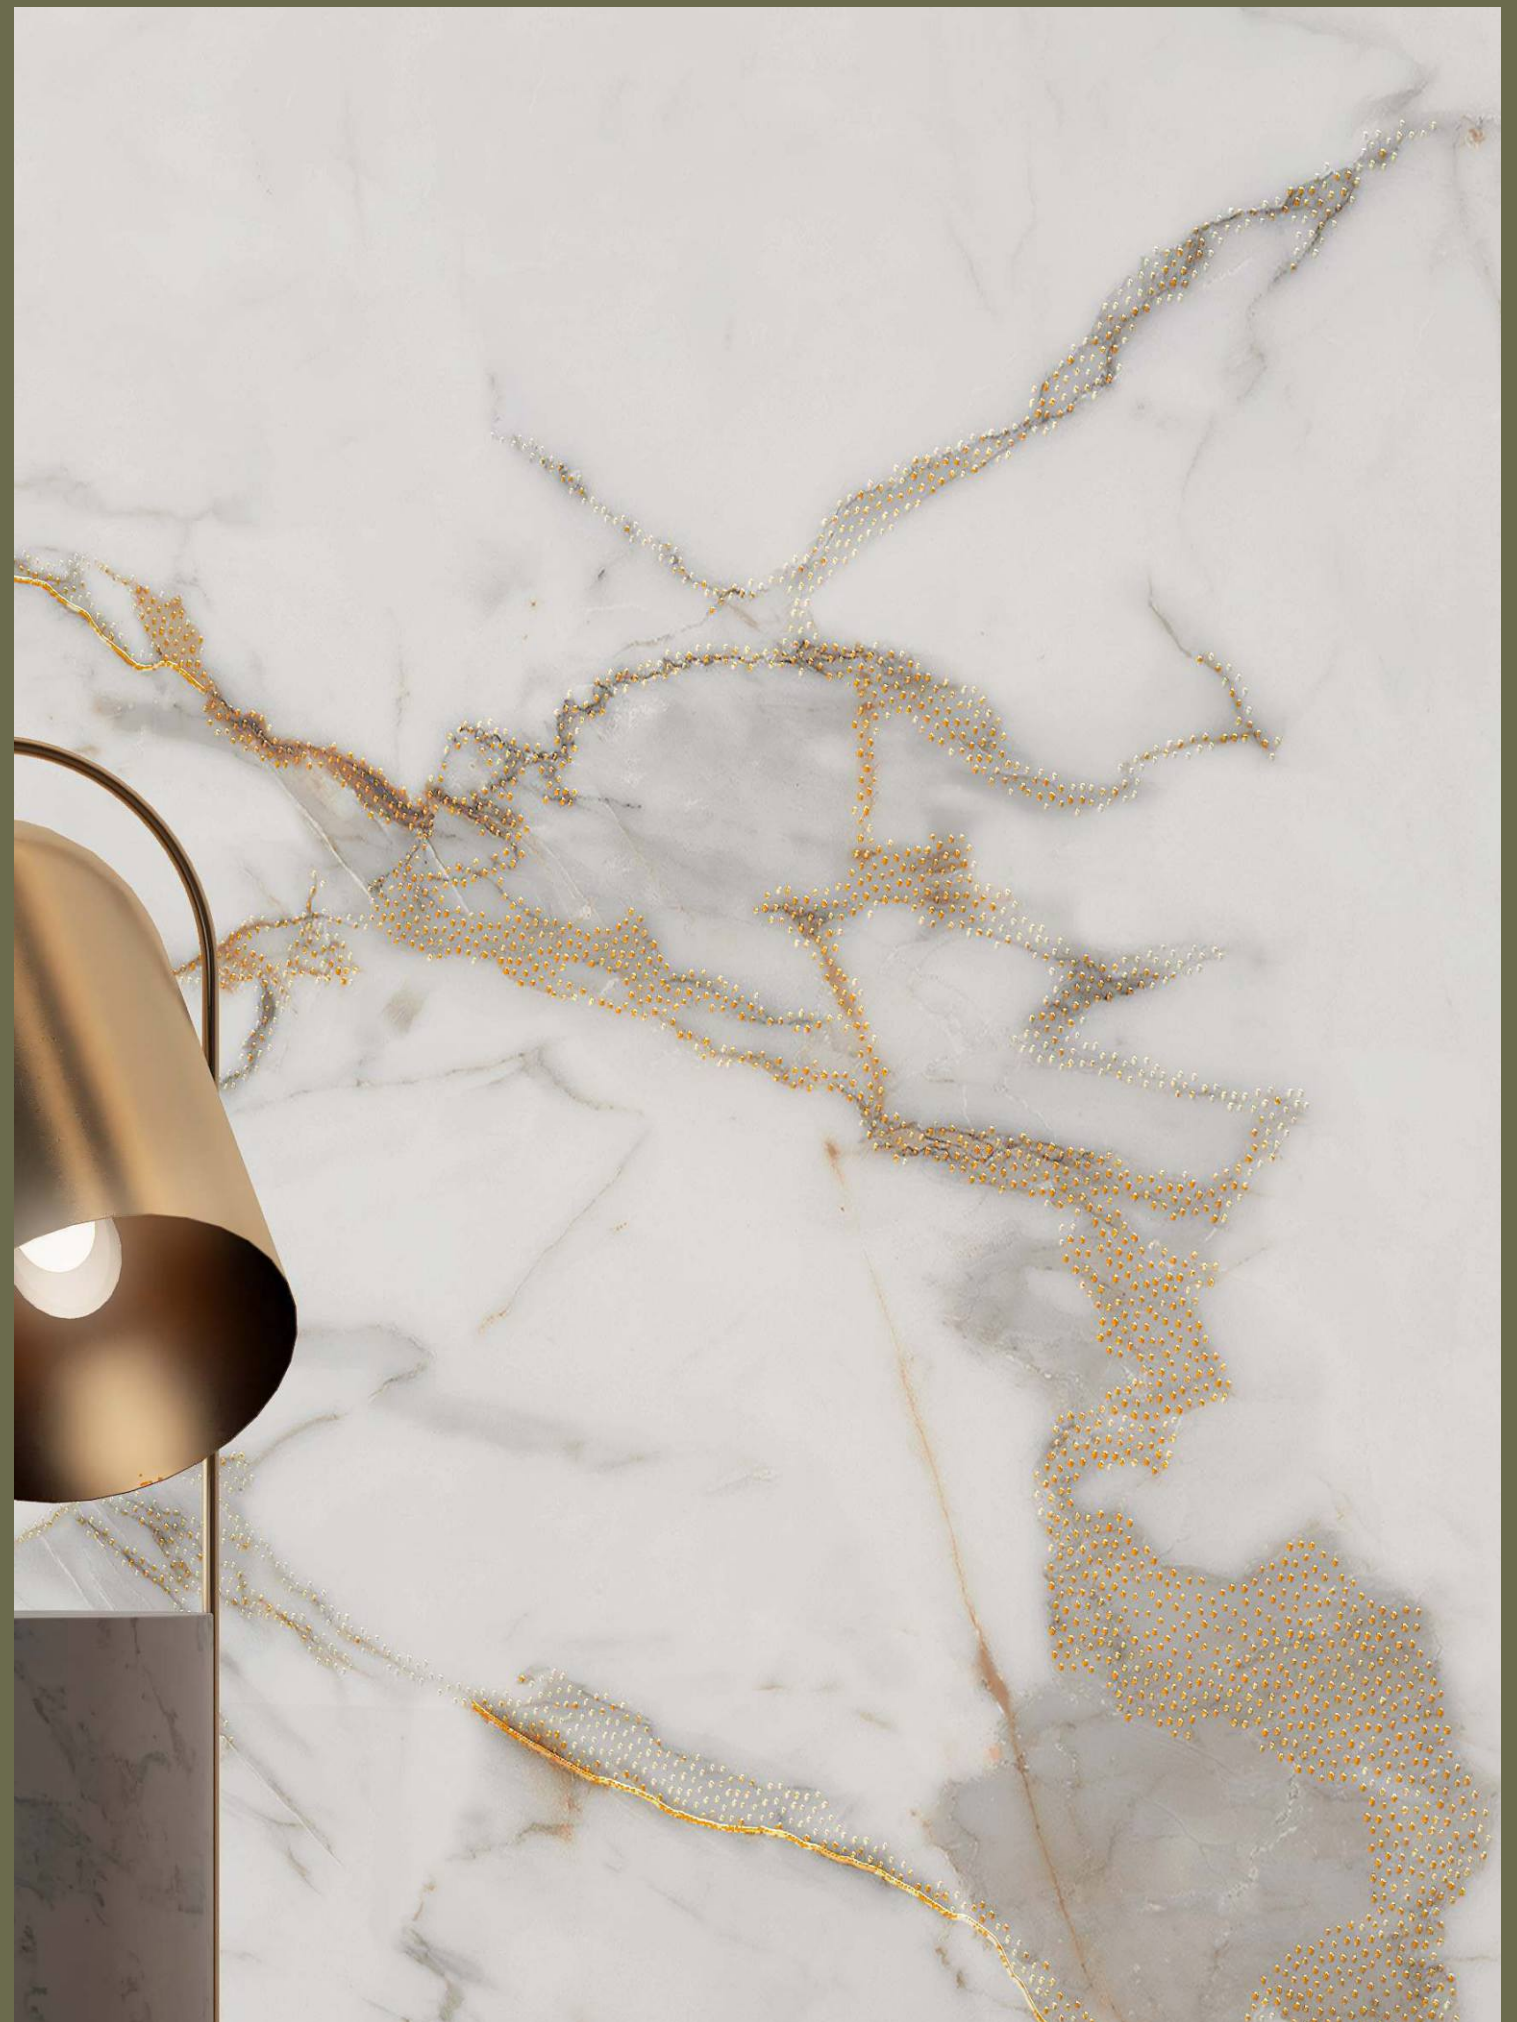

TILES NAME :
ROCK 1015

RANDOM :
03

FINISH :
**HIGHGLOSS
+ GOLDEN CARVING**

SIZE :
600X1200MM