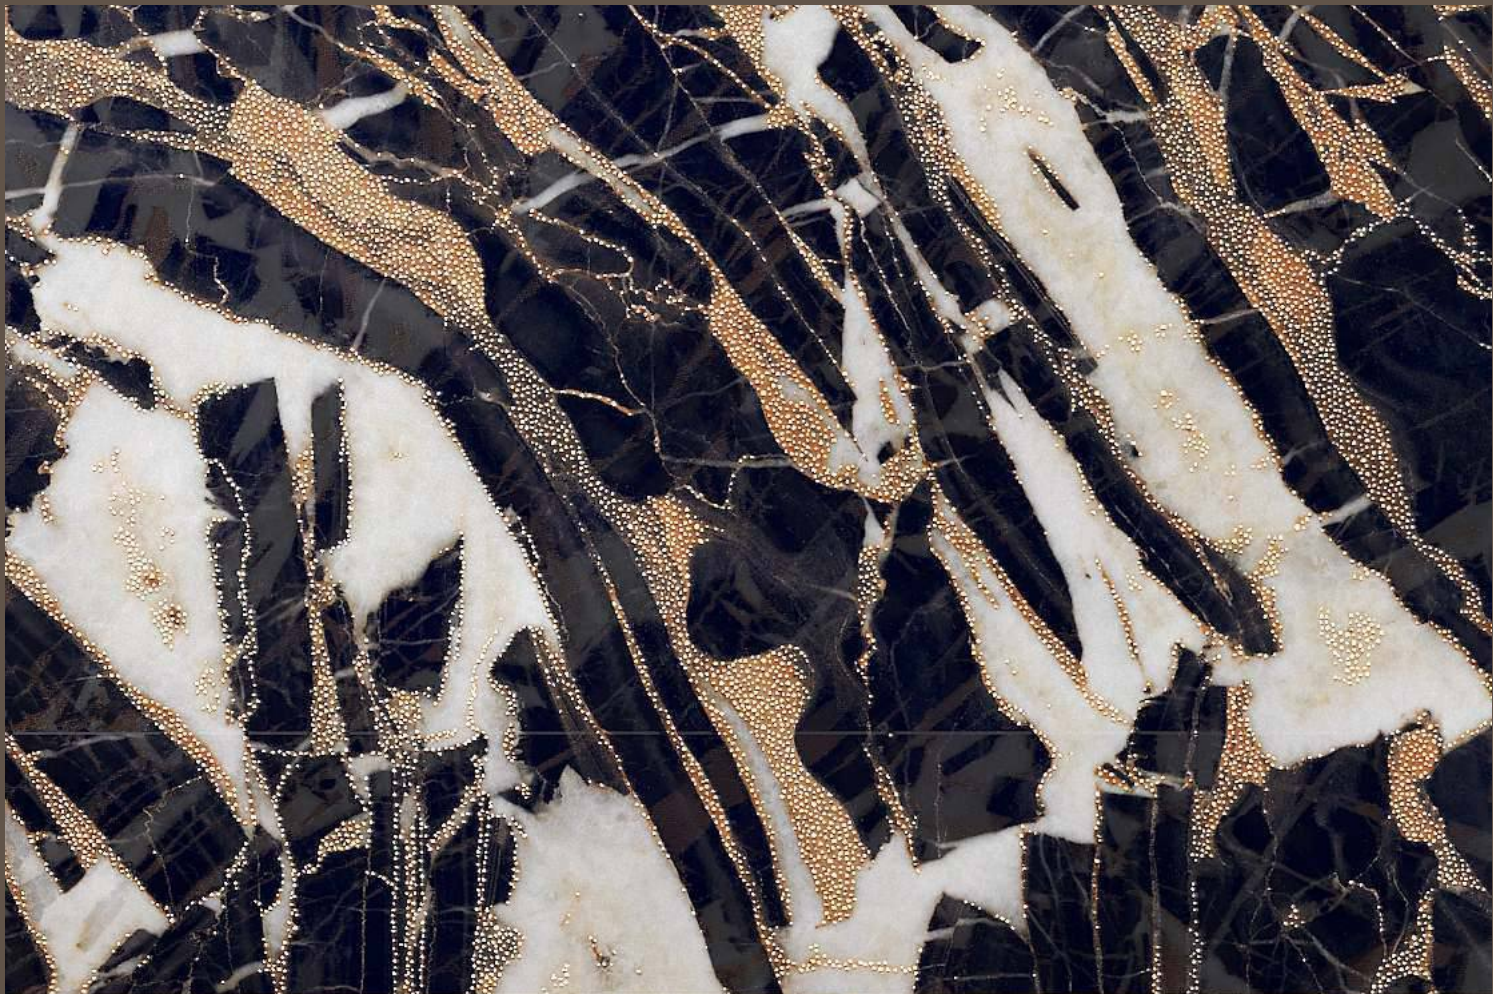

TILES NAME :
ROCK 2001

RANDOM :
03

FINISH :
**HIGHGLOSS
+ GLODEN CARVING**

SIZE :
600X1200MM