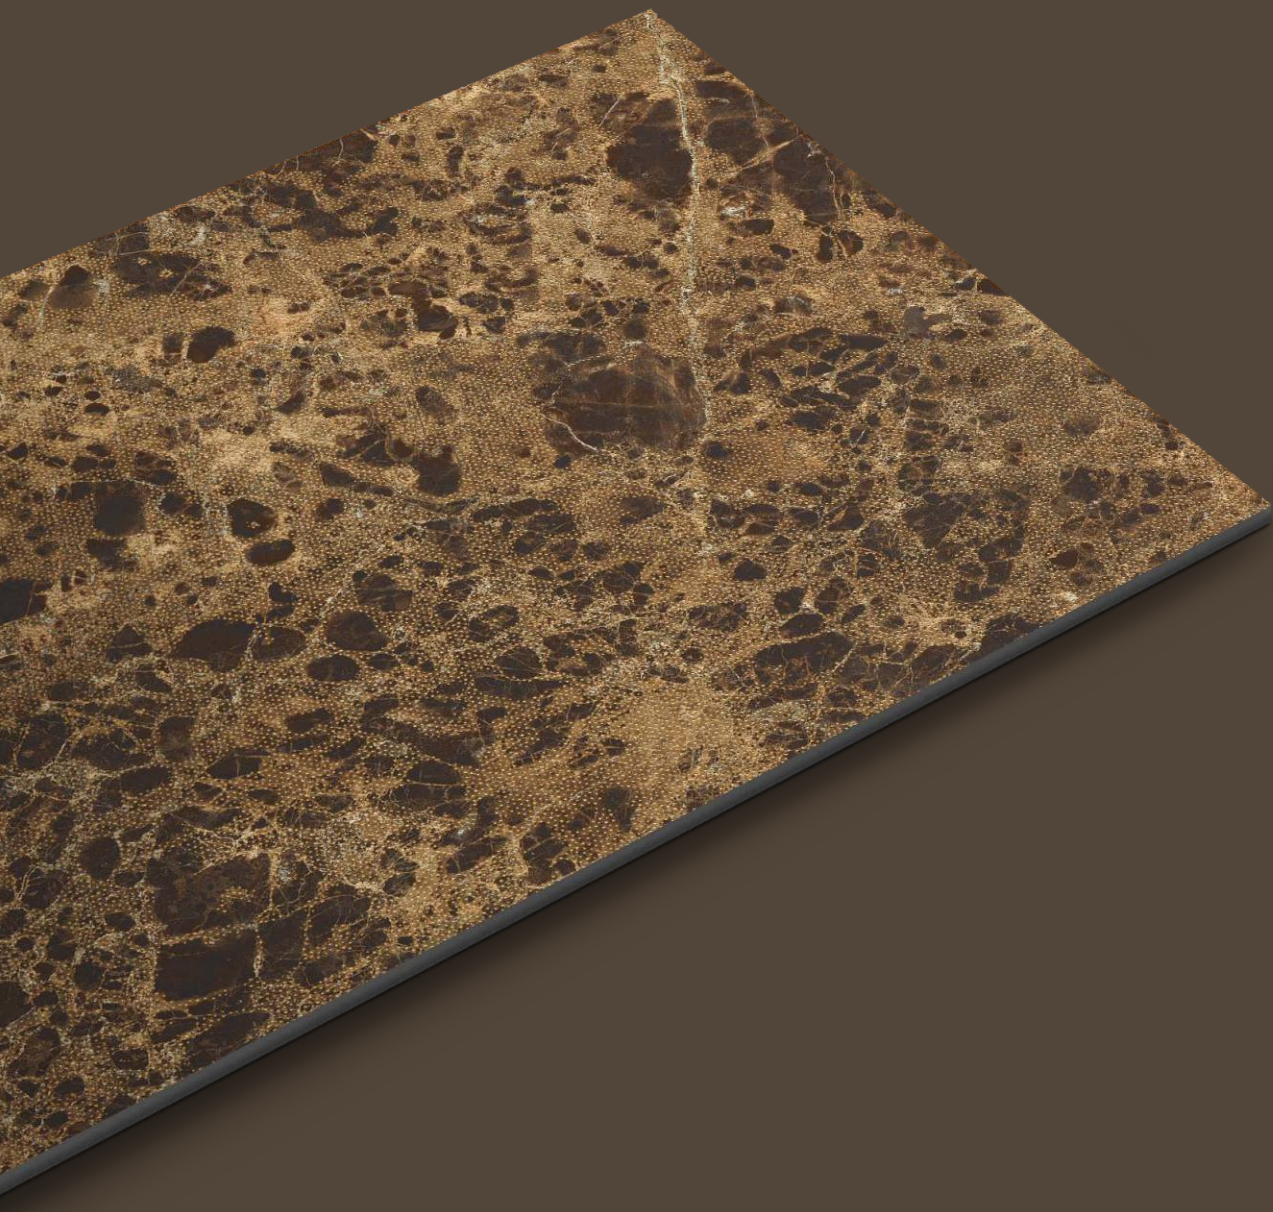

TILES NAME :
ROCK 2005

RANDOM :
03

FINISH :
**HIGHGLOSS
+ GLODEN CARVING**

SIZE :
600X1200MM

PREVIEW OF **ROCK 2005**
600X1200MM / HIGHGLOSS WITH GOLDEN CARVING

TILES NAME :
ROCK 2006

RANDOM :
03

FINISH :
**HIGHGLOSS
+ GLODEN CARVING**