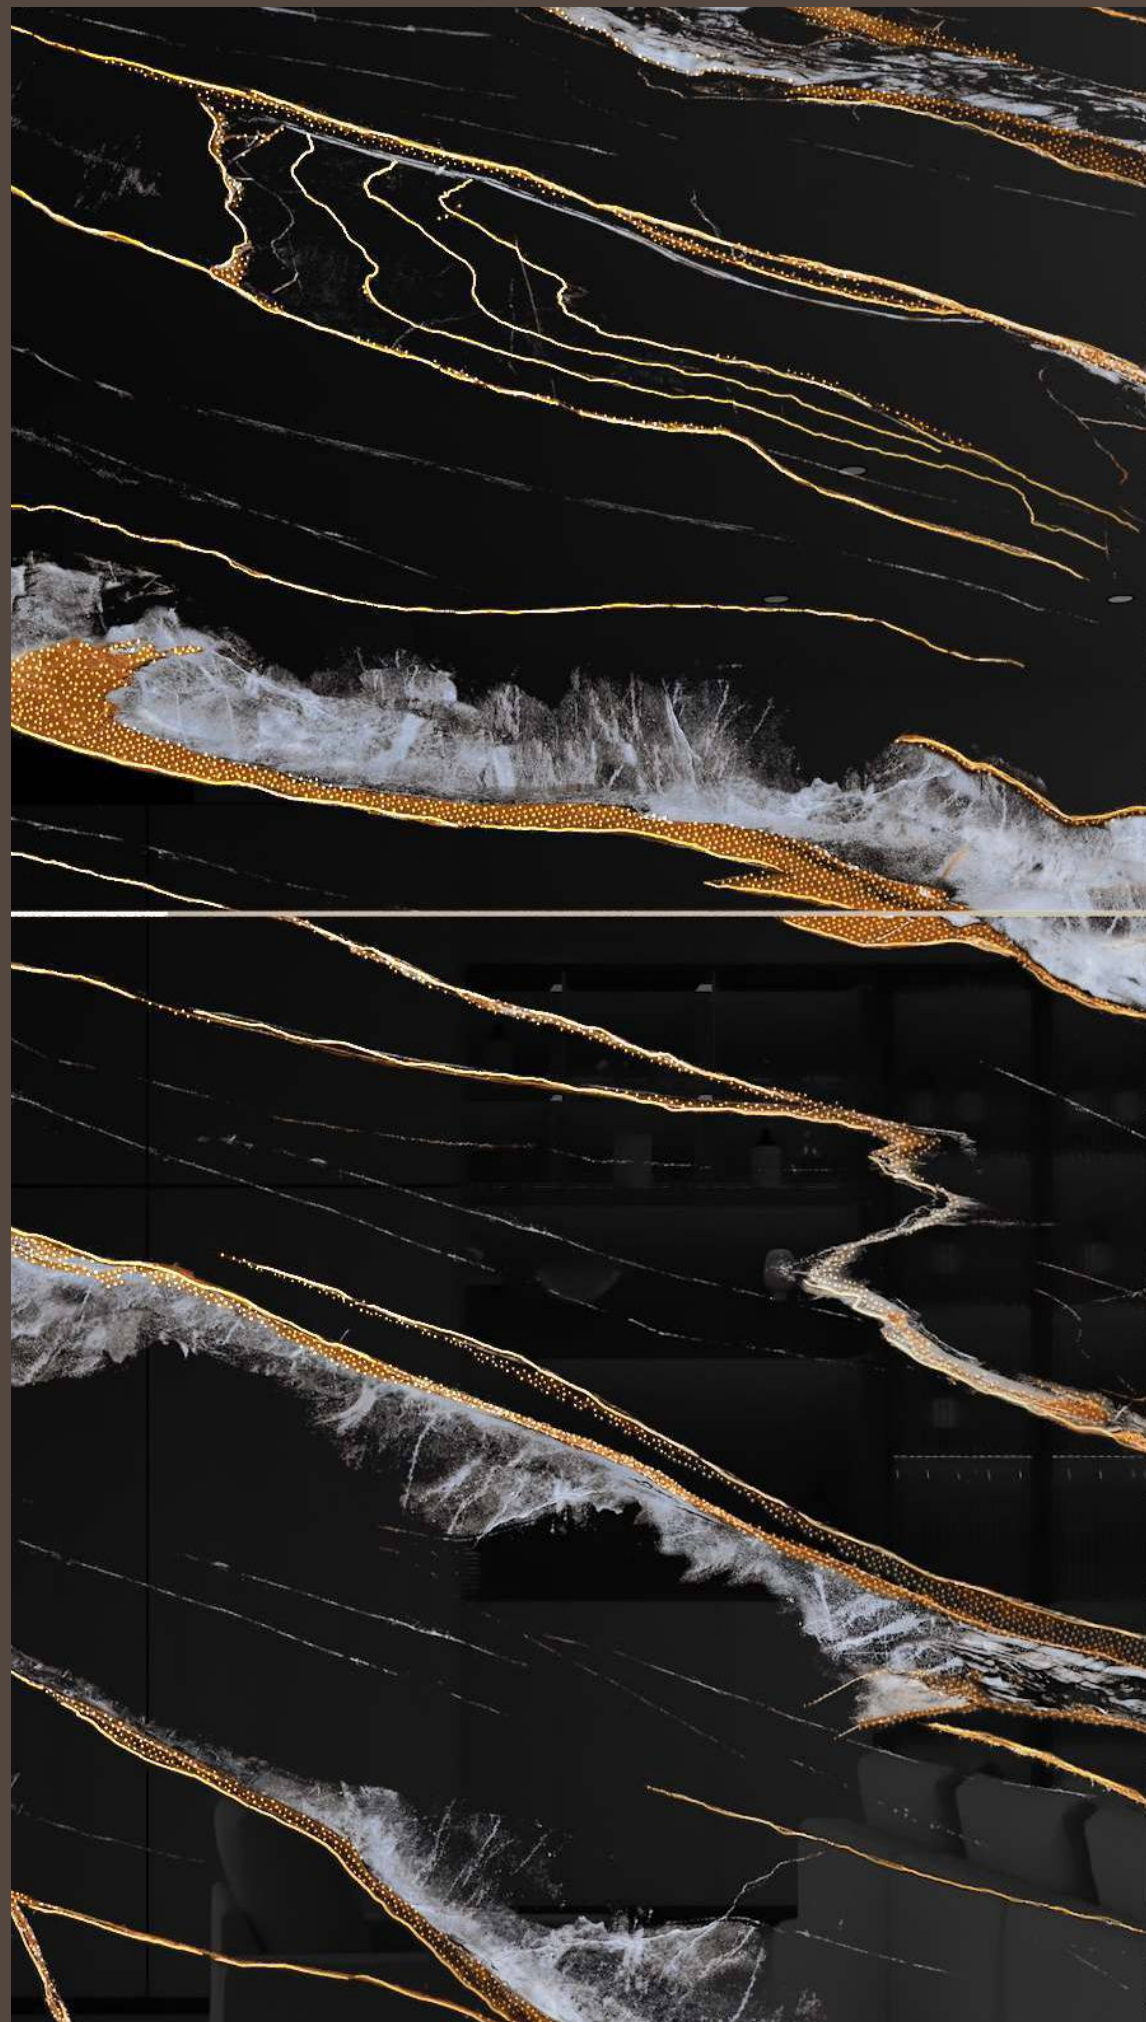

INGBRID
Haber LEE