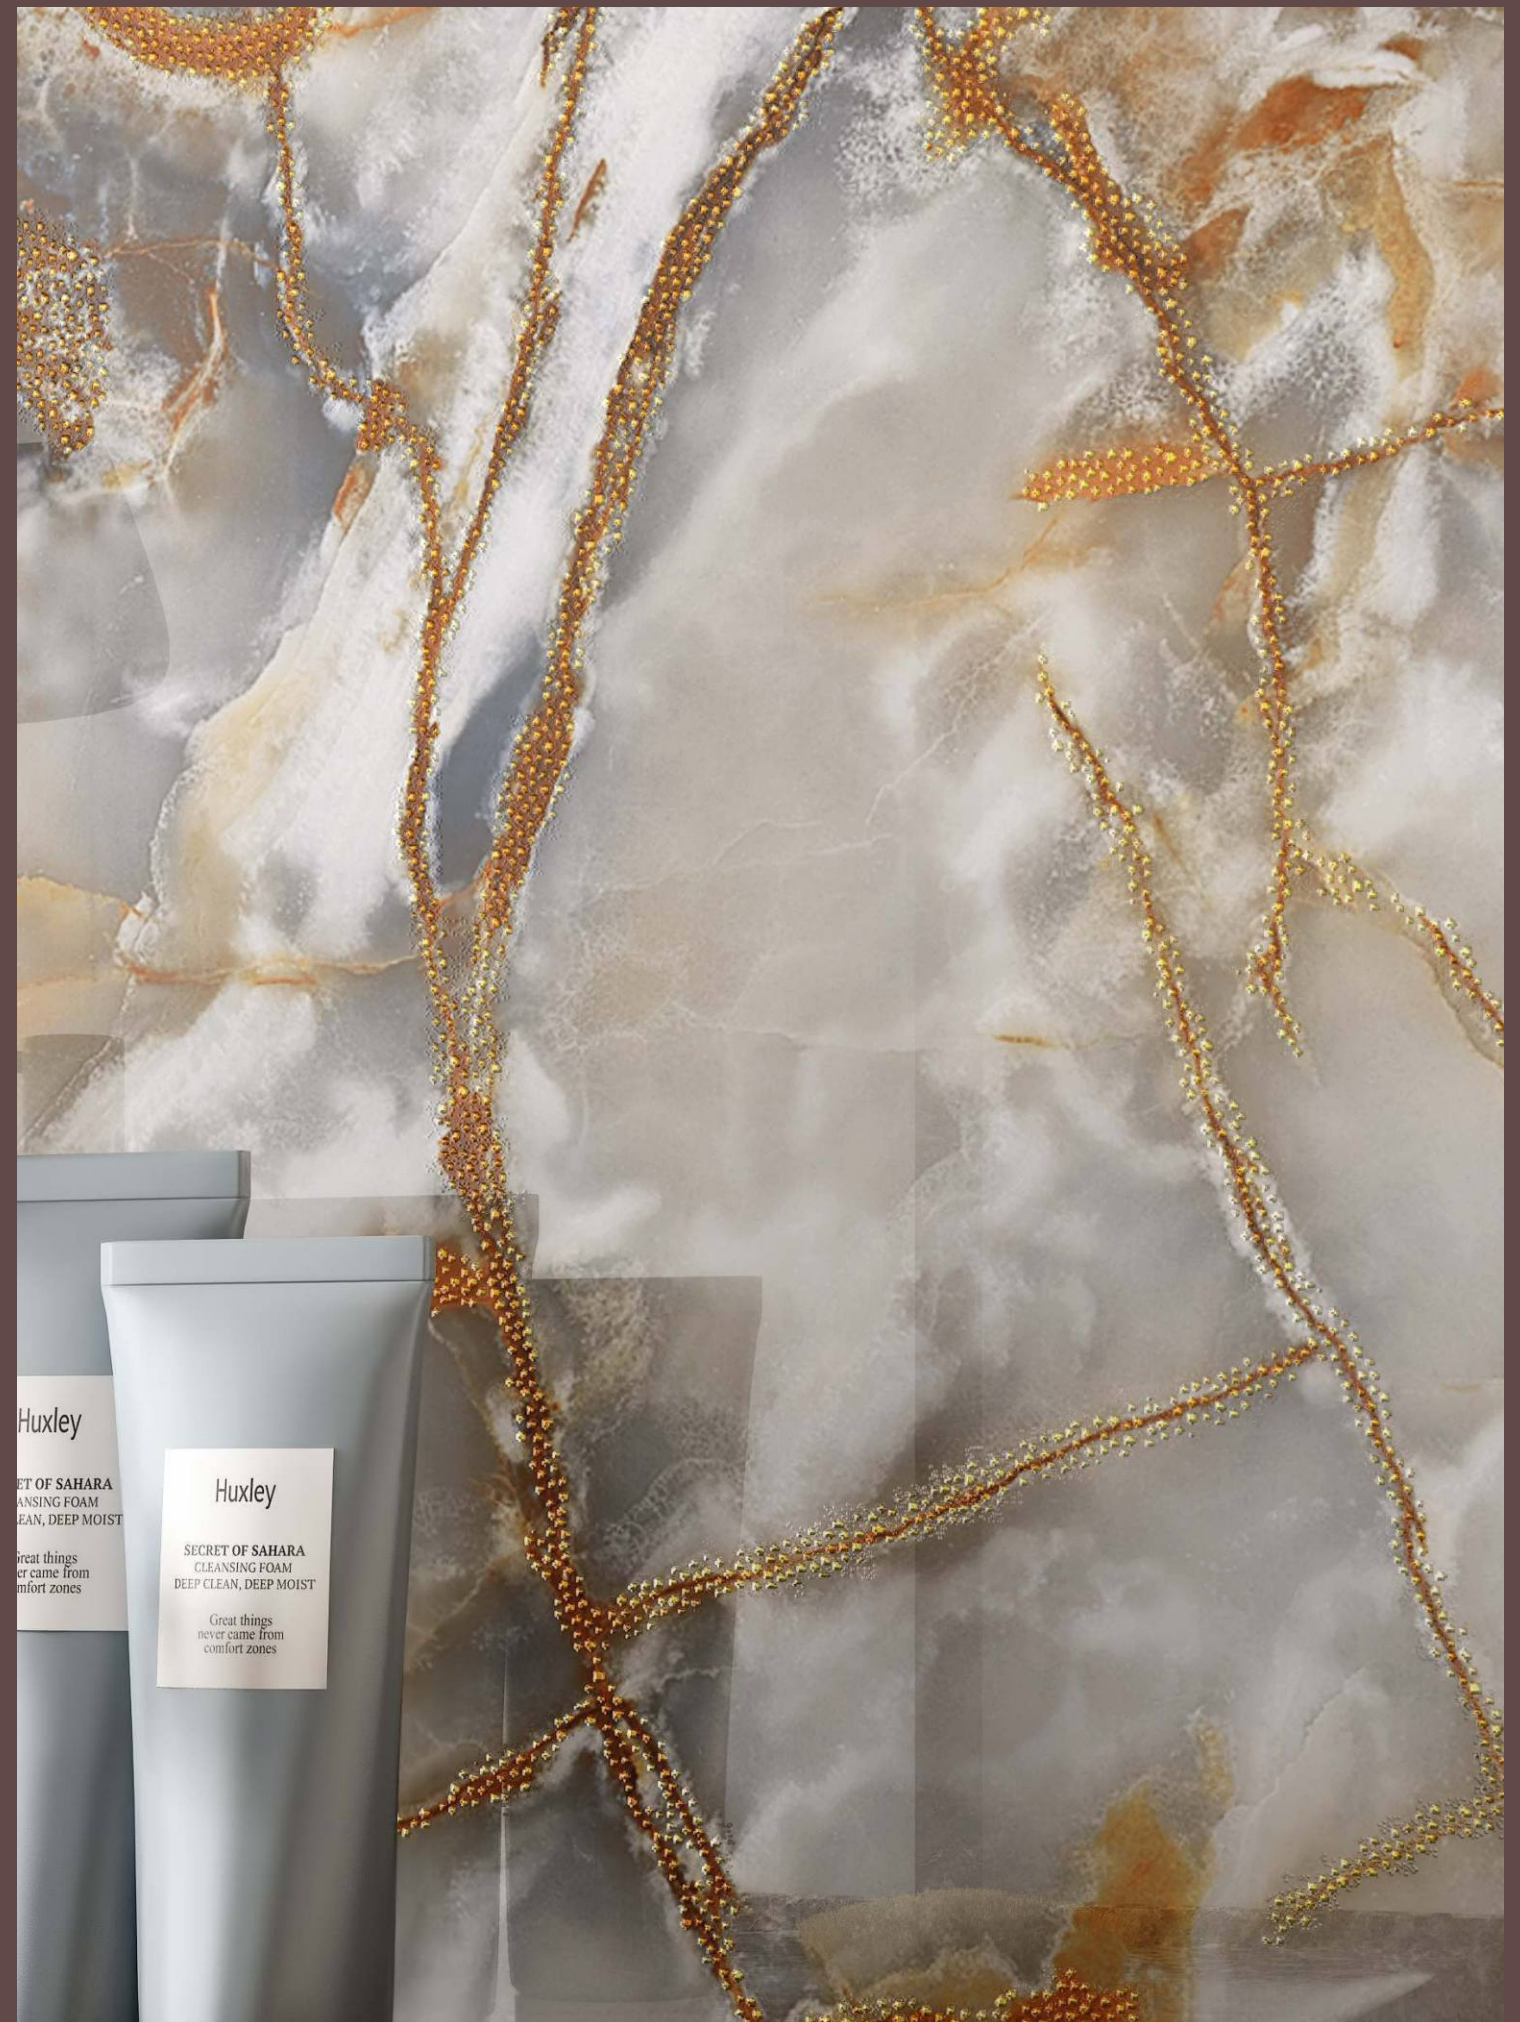

TILES NAME :
ROCK 1024

RANDOM :
03

FINISH :
**HIGHGLOSS
+ GLODEN CARVING**

SIZE :
600X1200MM