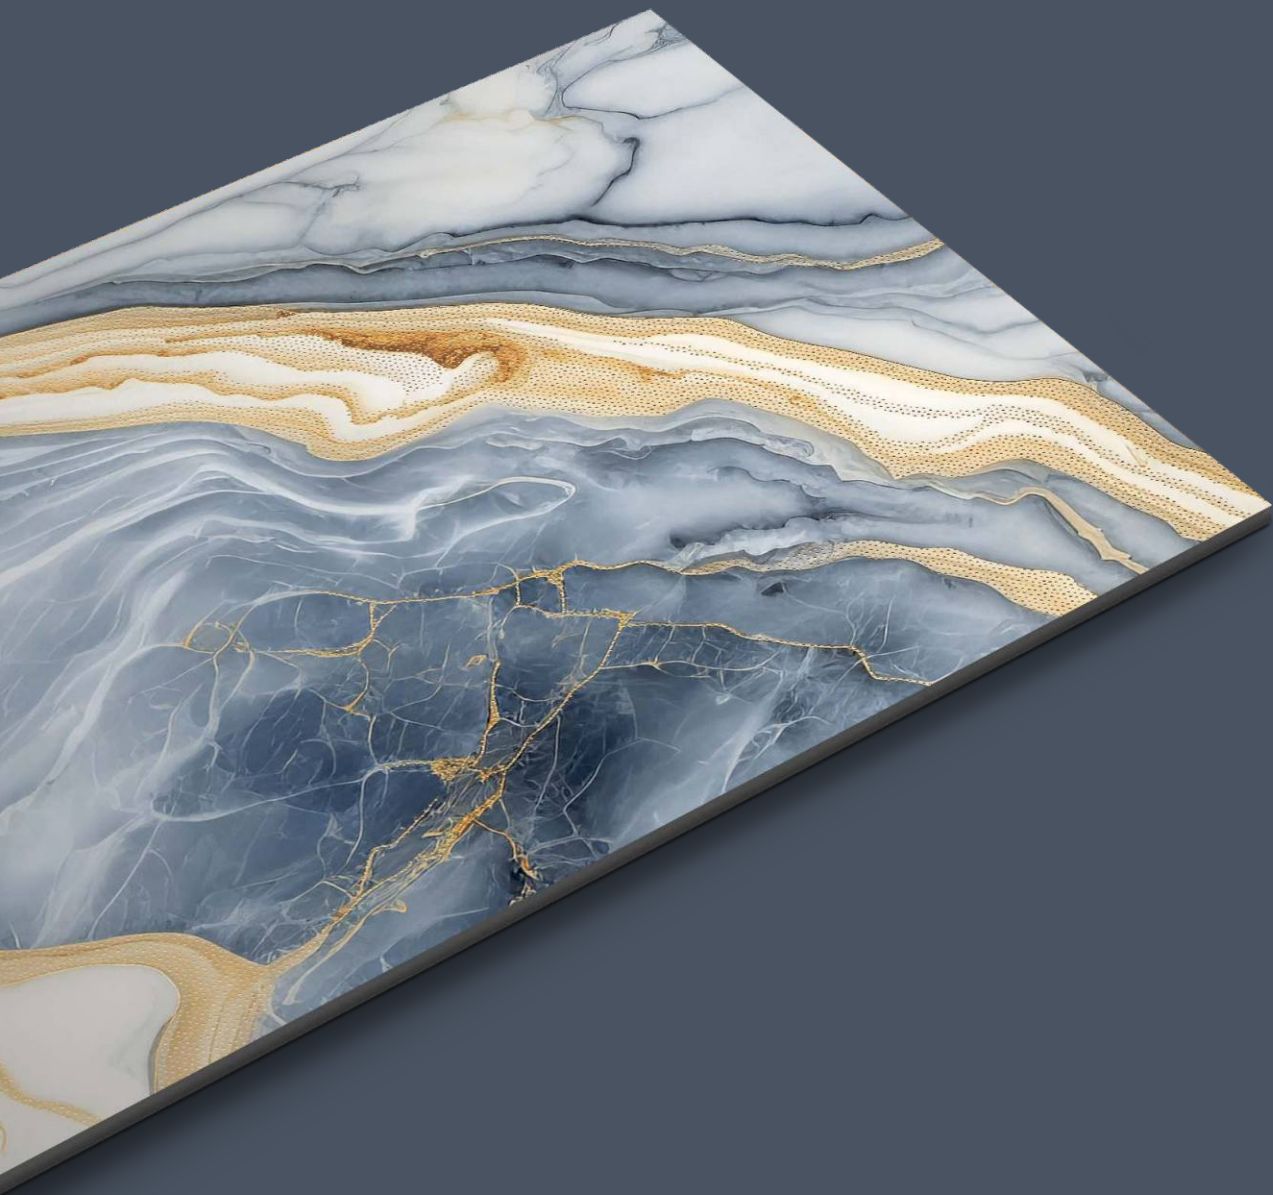

TILES NAME :
ROCK 1005

RANDOM :
03

FINISH :
**HIGHGLOSS
+ GLODEN CARVING**

SIZE :
600X1200MM