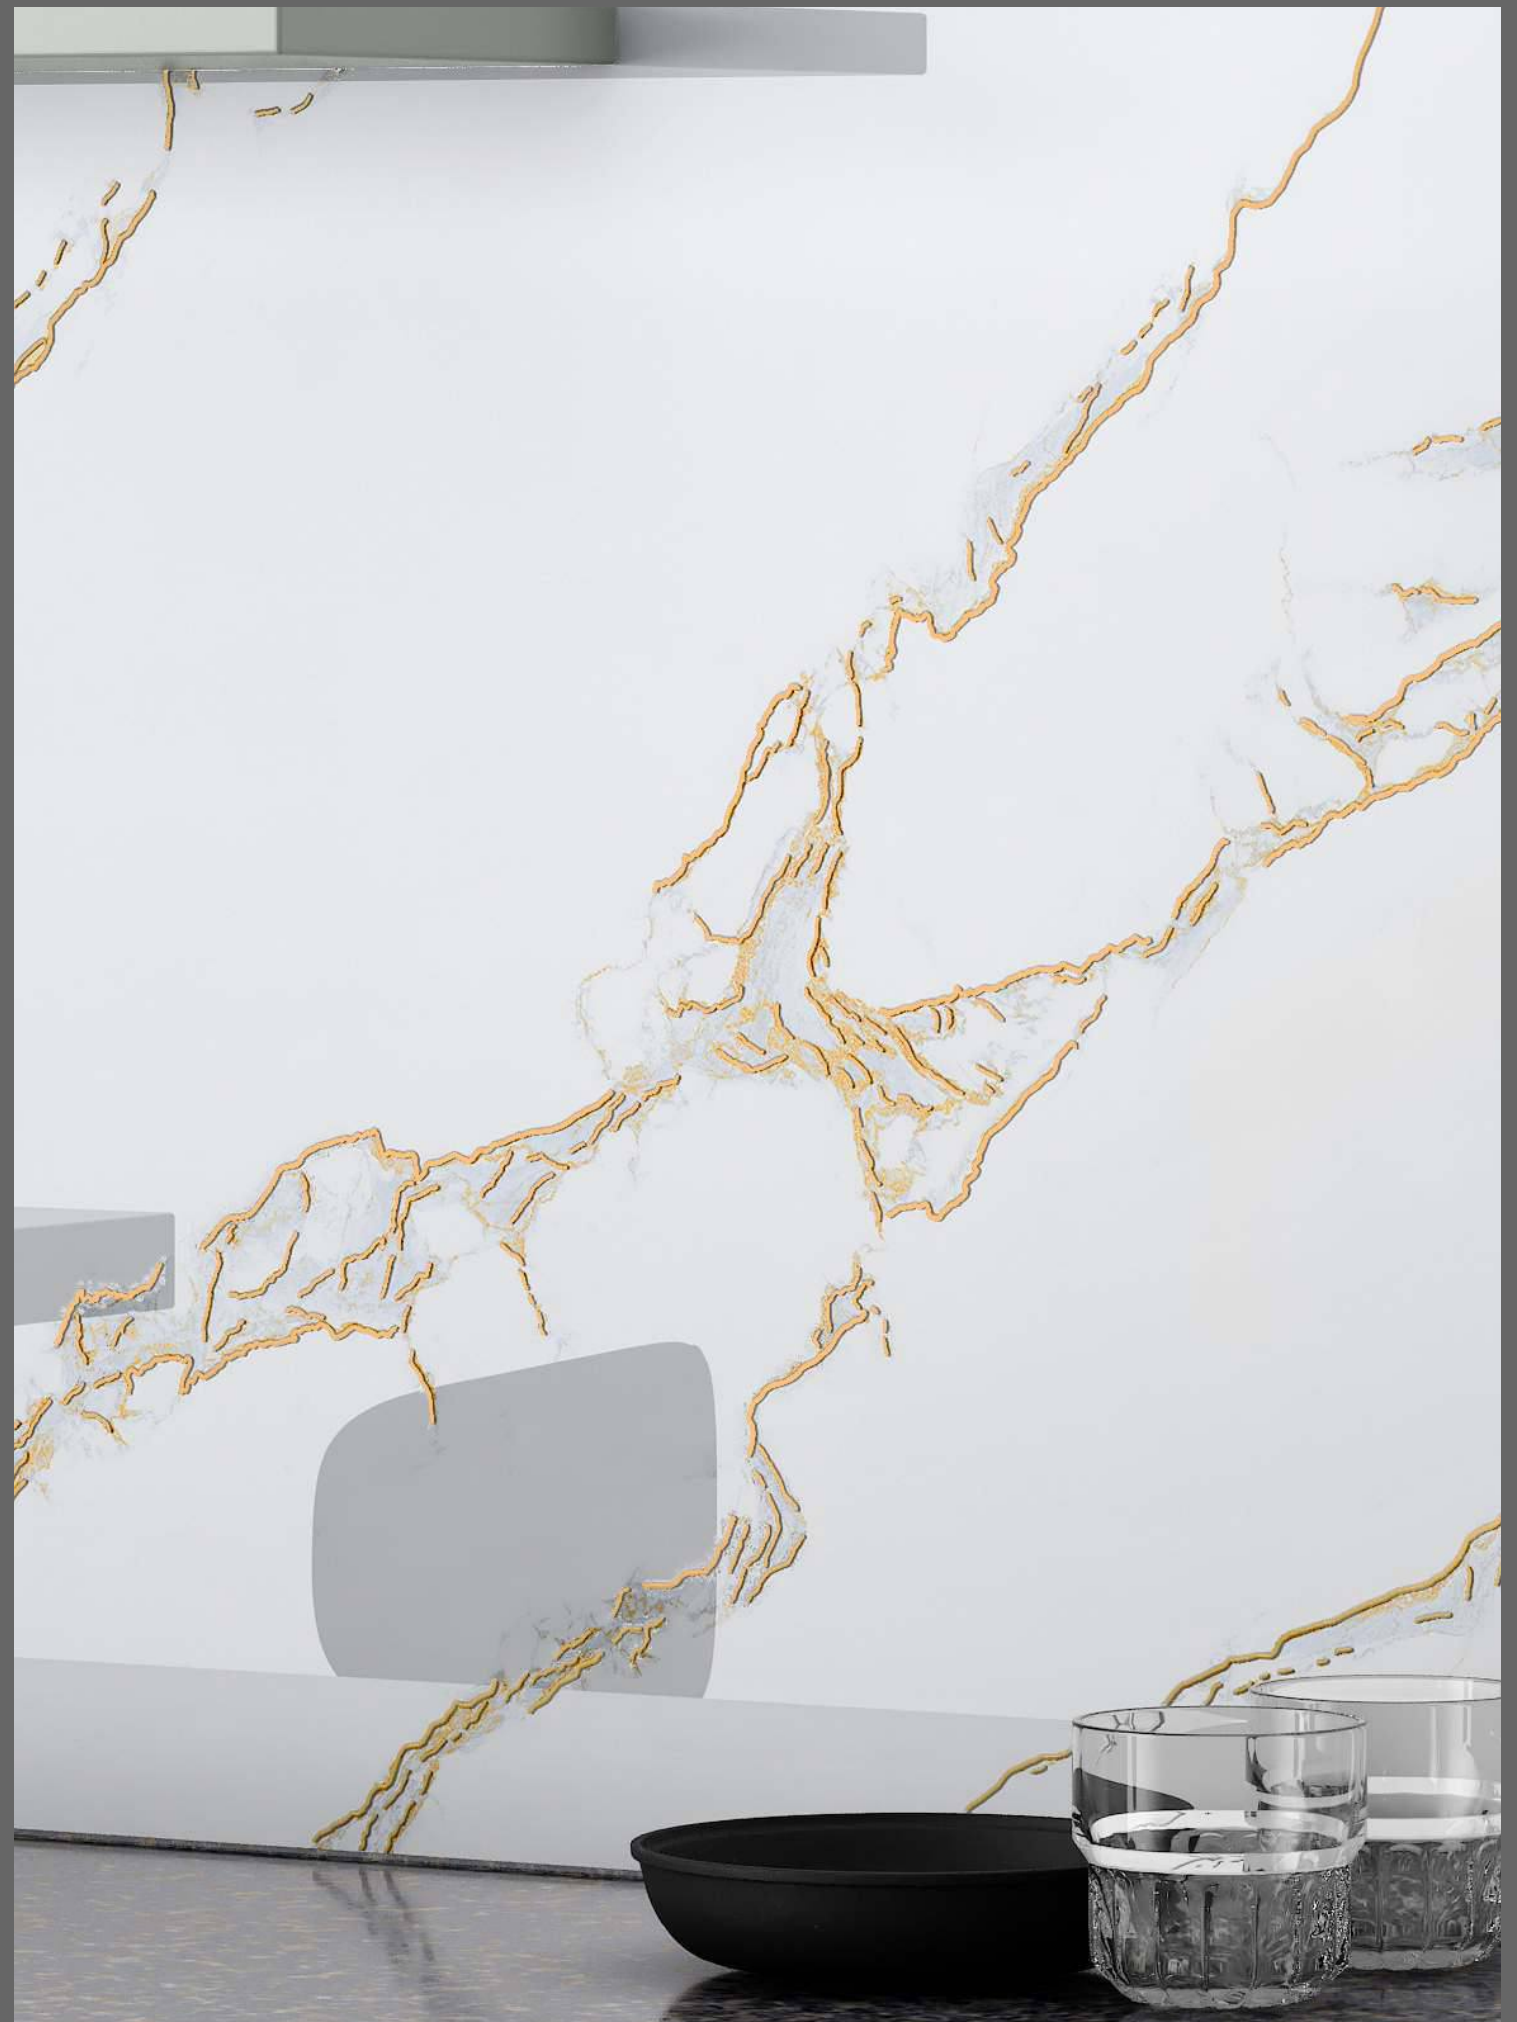

SIZE :
600X1200MM

PREVIEW OF **ROCK 1028**
600X1200MM / HIGHGLOSS WITH GOLDEN CARVING

TILES NAME :
ROCK 1029

RANDOM :
01 - ENDLESS

FINISH :
**HIGHGLOSS
+ GOLDEN CARVING**

SIZE :
600X1200MM

PREVIEW OF **ROCK 1029**
600X1200MM / HIGHGLOSS WITH GOLDEN CARVING