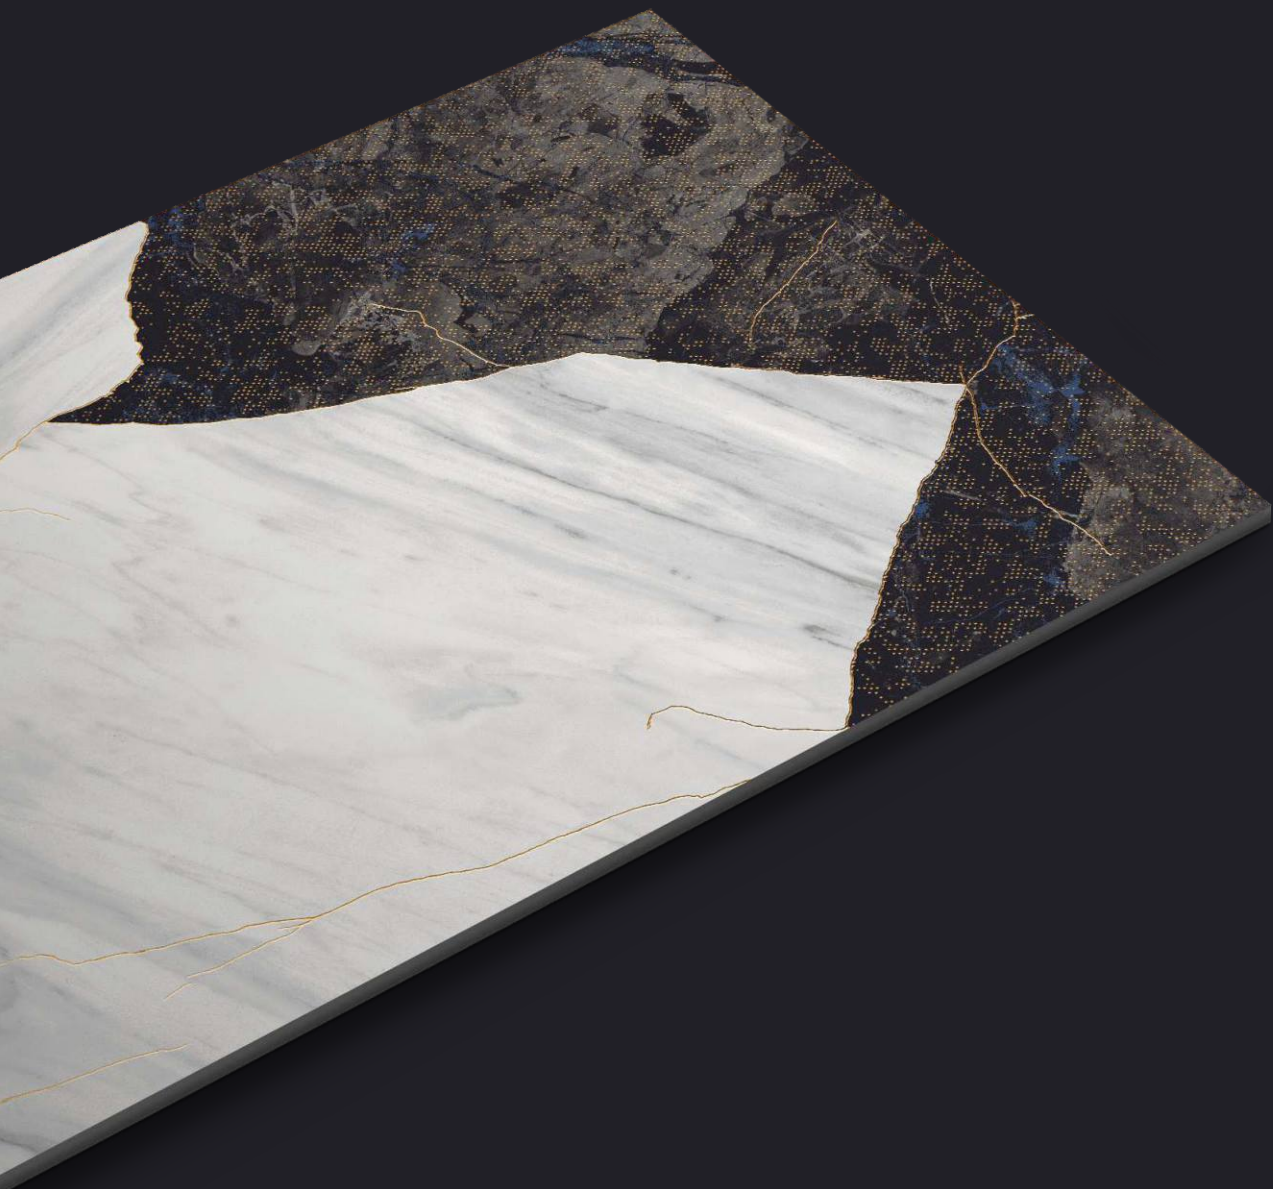

SIZE :
600X1200MM

PREVIEW OF **ROCK 2006**
600X1200MM / HIGHGLOSS WITH GOLDEN CARVING

TILES NAME :
ROCK 2007

RANDOM :
02

FINISH :
**HIGHGLOSS
+ GLODEN CARVING**

SIZE :
600X1200MM

PREVIEW OF **ROCK 2007**
600X1200MM / HIGHGLOSS WITH GOLDEN CARVING