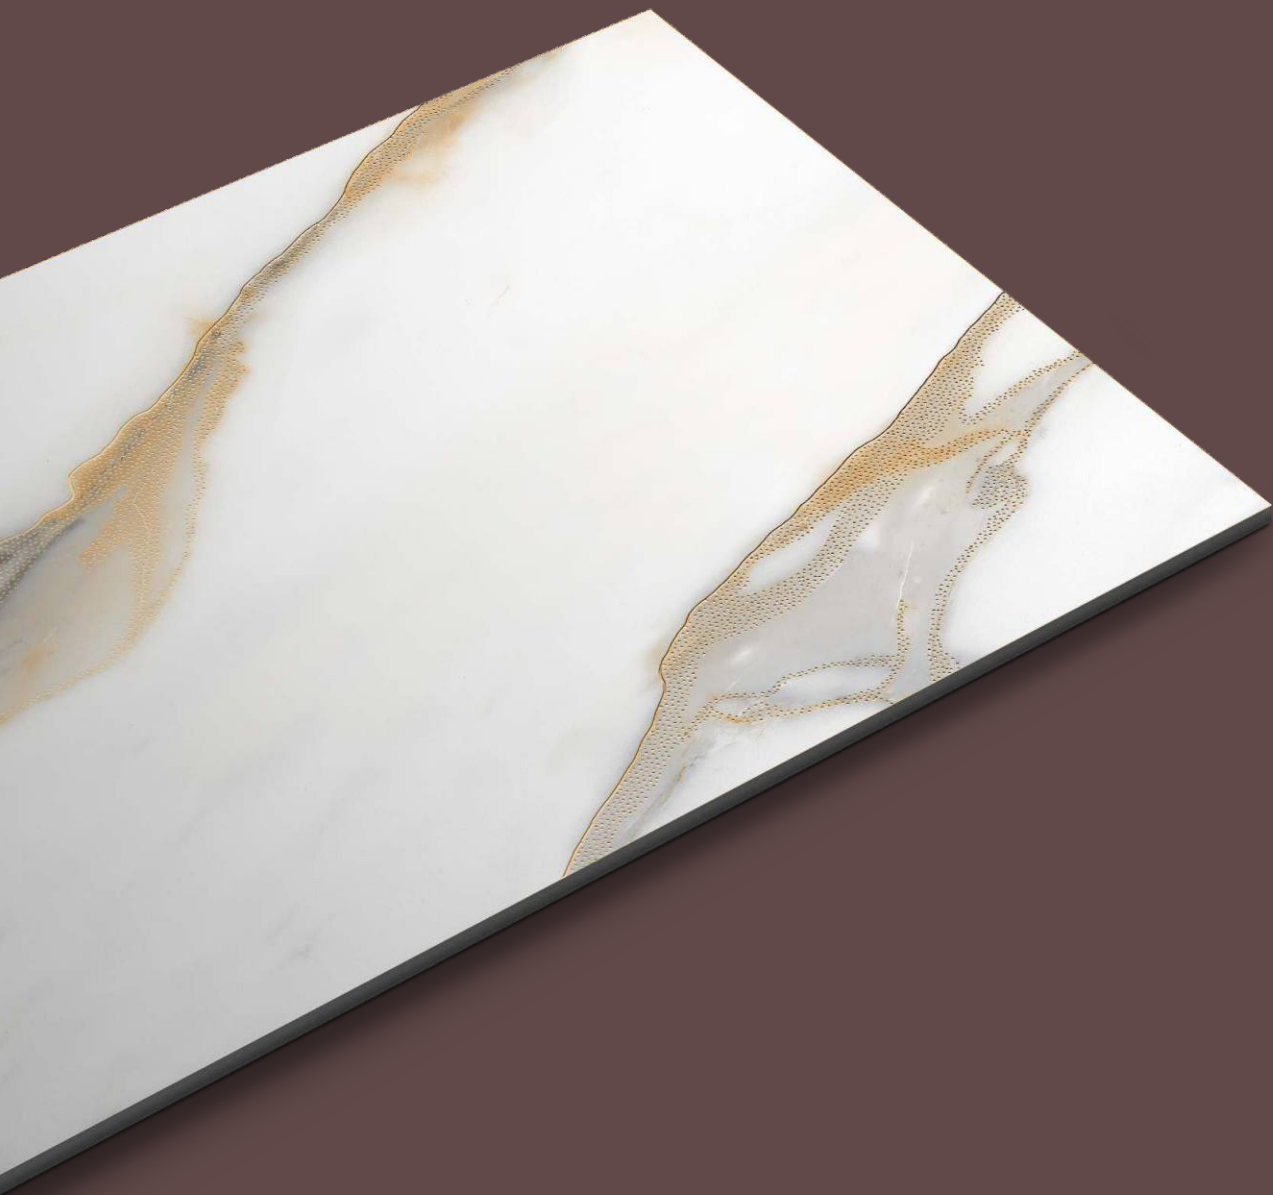

TILES NAME :
ROCK 1006

RANDOM :
01 - ENDLESS

FINISH :
**HIGHGLOSS
+ GLODEN CARVING**

SIZE :
600X1200MM

PREVIEW OF **ROCK 1006**
600X1200MM / HIGHGLOSS WITH GOLDEN CARVING

TILES NAME :
ROCK 1007

RANDOM :
03

FINISH :
**HIGHGLOSS
+ GLODEN CARVING**