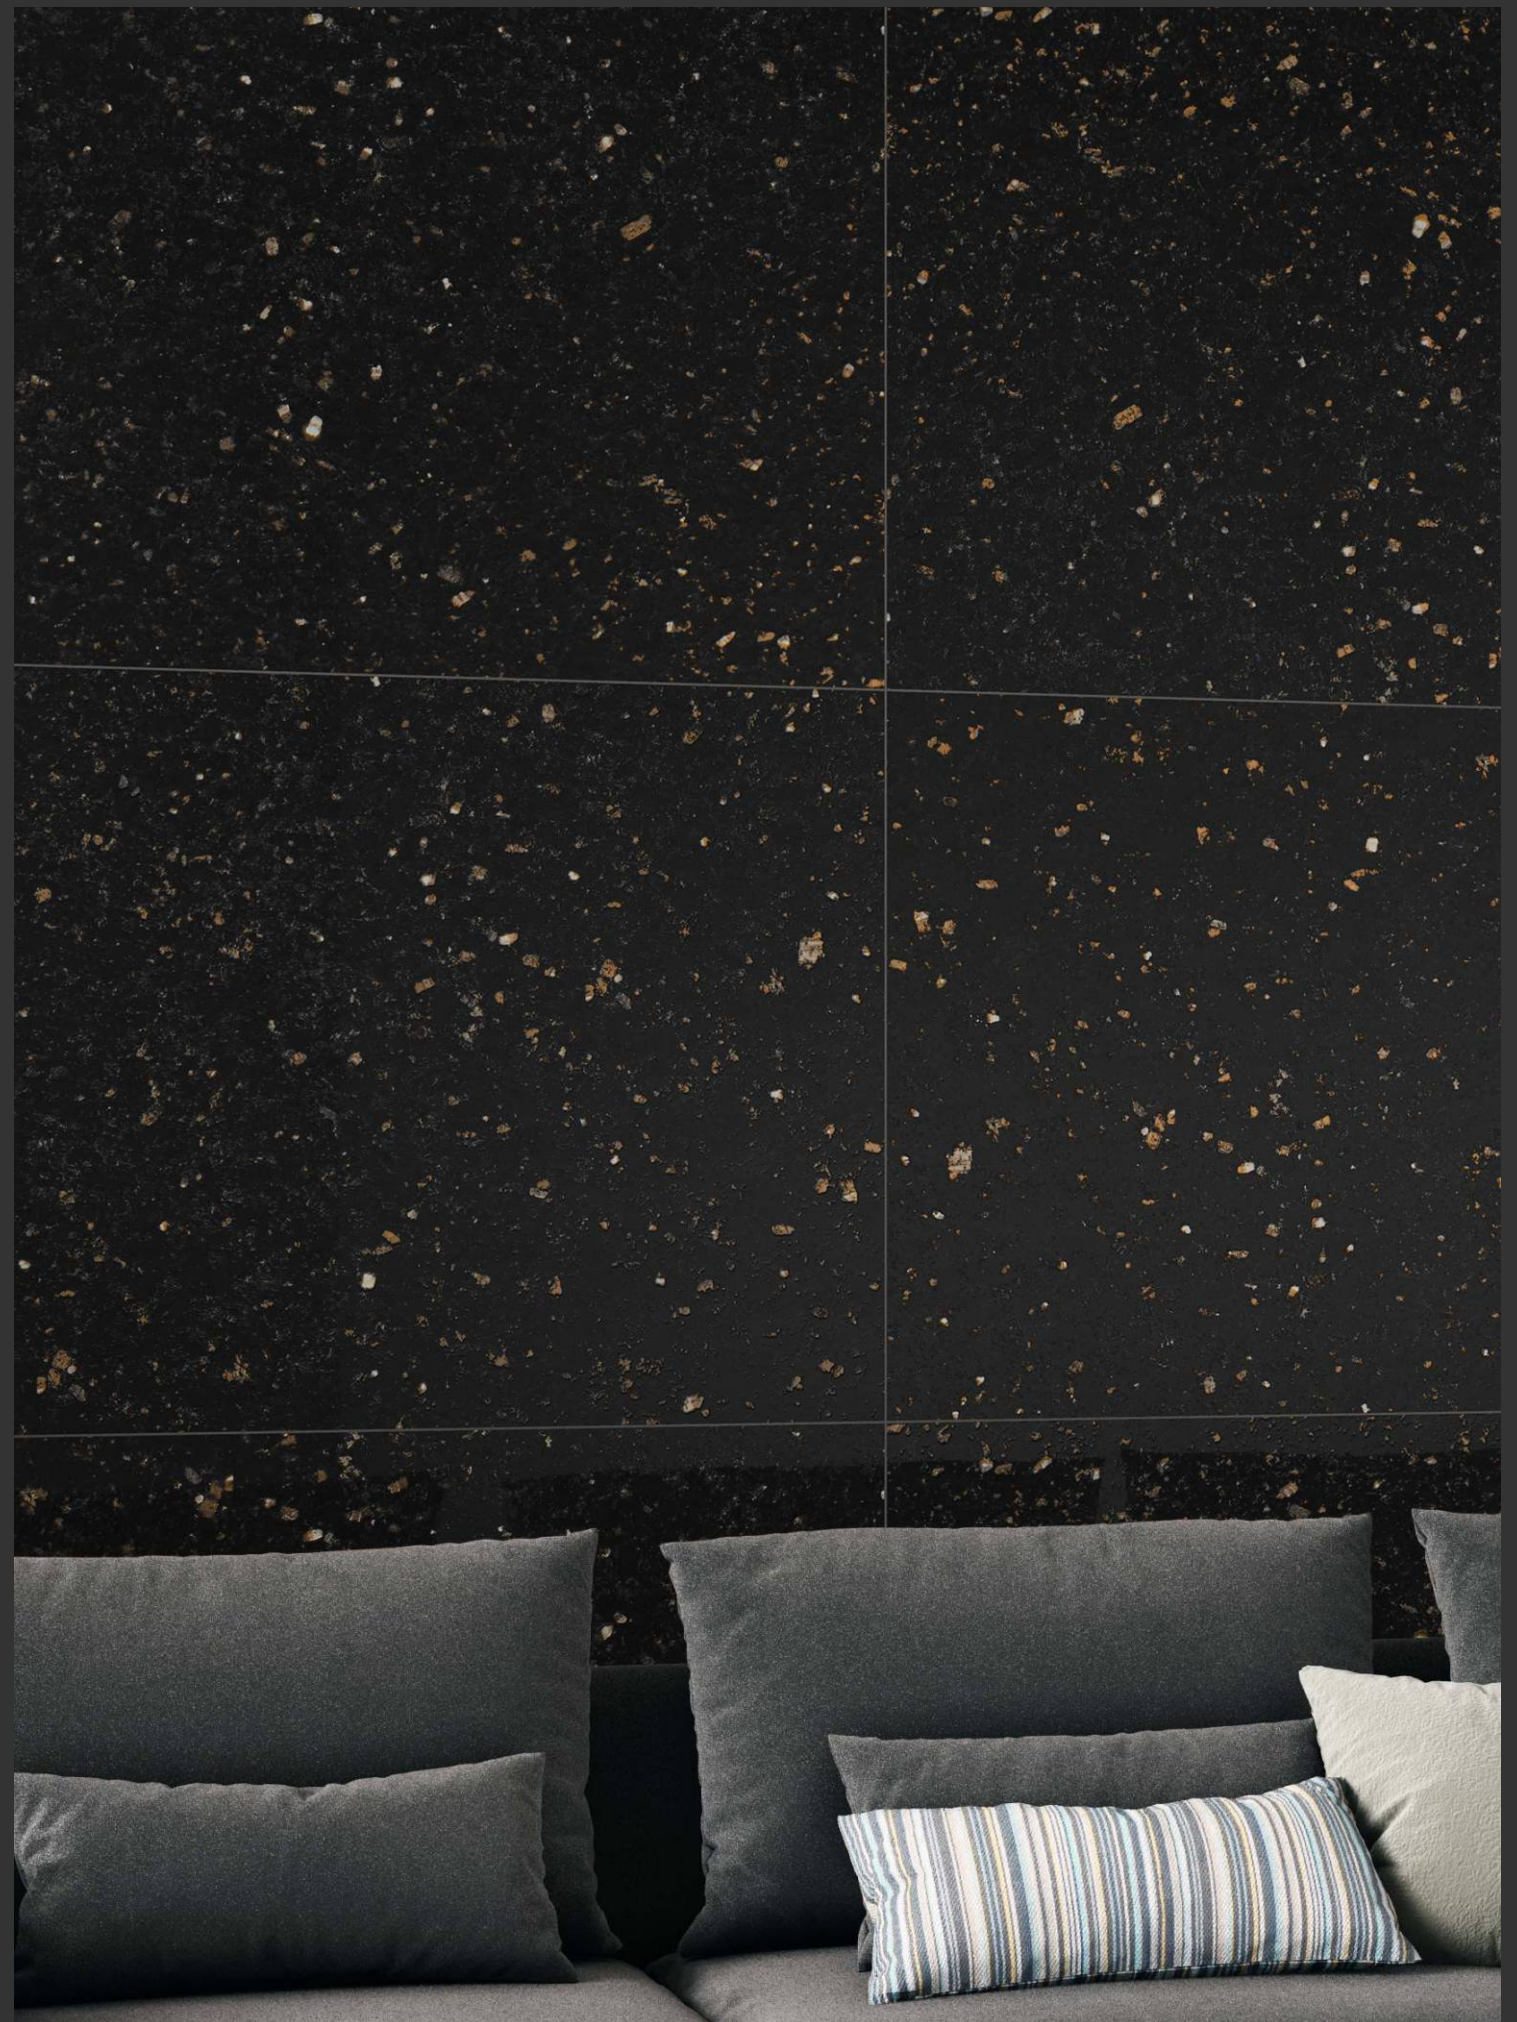

SIZE :
600X1200MM

PREVIEW OF **ROCK 2003**
600X1200MM / HIGHGLOSS WITH GOLDEN CARVING

TILES NAME :
ROCK 2004

RANDOM :
01 - ENDLESS

FINISH :
**HIGHGLOSS
+ GLODEN CARVING**

SIZE :
600X1200MM

PREVIEW OF **ROCK 2004**
600X1200MM / HIGHGLOSS WITH GOLDEN CARVING