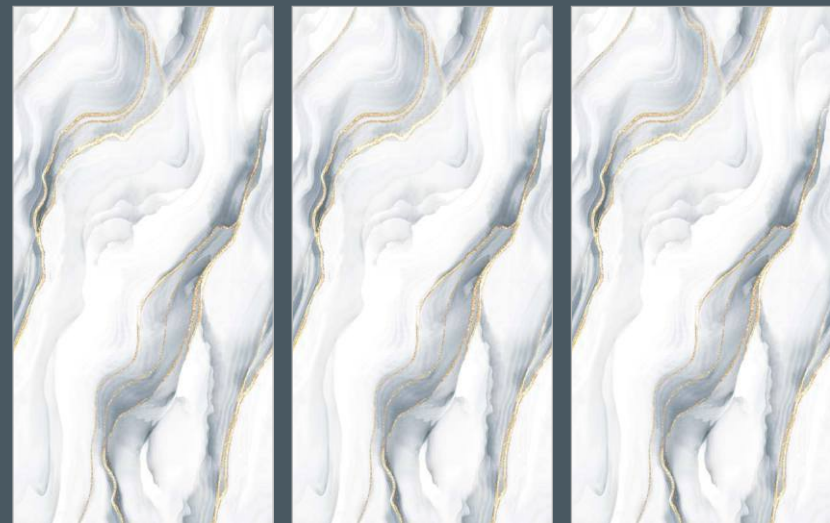

TILES NAME :
ROCK 1027

RANDOM :
03

FINISH :
**HIGHGLOSS
+ GLODEN CARVING**

SIZE :
600X1200MM

PREVIEW OF **ROCK 1027**
600X1200MM / HIGHGLOSS WITH GOLDEN CARVING

TILES NAME :
ROCK 1028

RANDOM :
01 - ENDLESS

FINISH :
**HIGHGLOSS
+ GOLDEN CARVING**