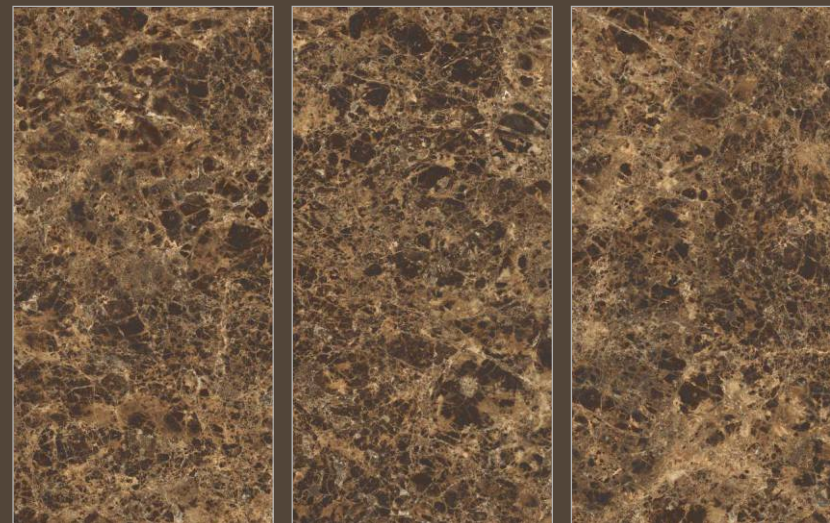

TILES NAME :
ROCK 2005

RANDOM :
03

FINISH :
**HIGHGLOSS
+ GLODEN CARVING**

SIZE :
600X1200MM

PREVIEW OF **ROCK 2005**
600X1200MM / HIGHGLOSS WITH GOLDEN CARVING

TILES NAME :
ROCK 2006

RANDOM :
03

FINISH :
**HIGHGLOSS
+ GLODEN CARVING**