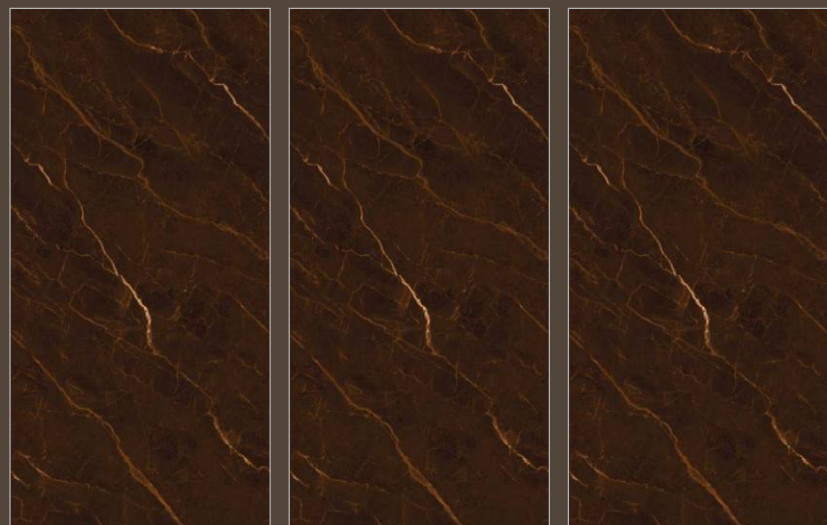

TILES NAME :
ROCK 2002

RANDOM :
03

FINISH :
**HIGHGLOSS
+ GLODEN CARVING**

SIZE :
600X1200MM

PREVIEW OF **ROCK 2002**
600X1200MM / HIGHGLOSS WITH GOLDEN CARVING

TILES NAME :
ROCK 2003

RANDOM :
01 - ENDLESS

FINISH :
**HIGHGLOSS
+ GLODEN CARVING**