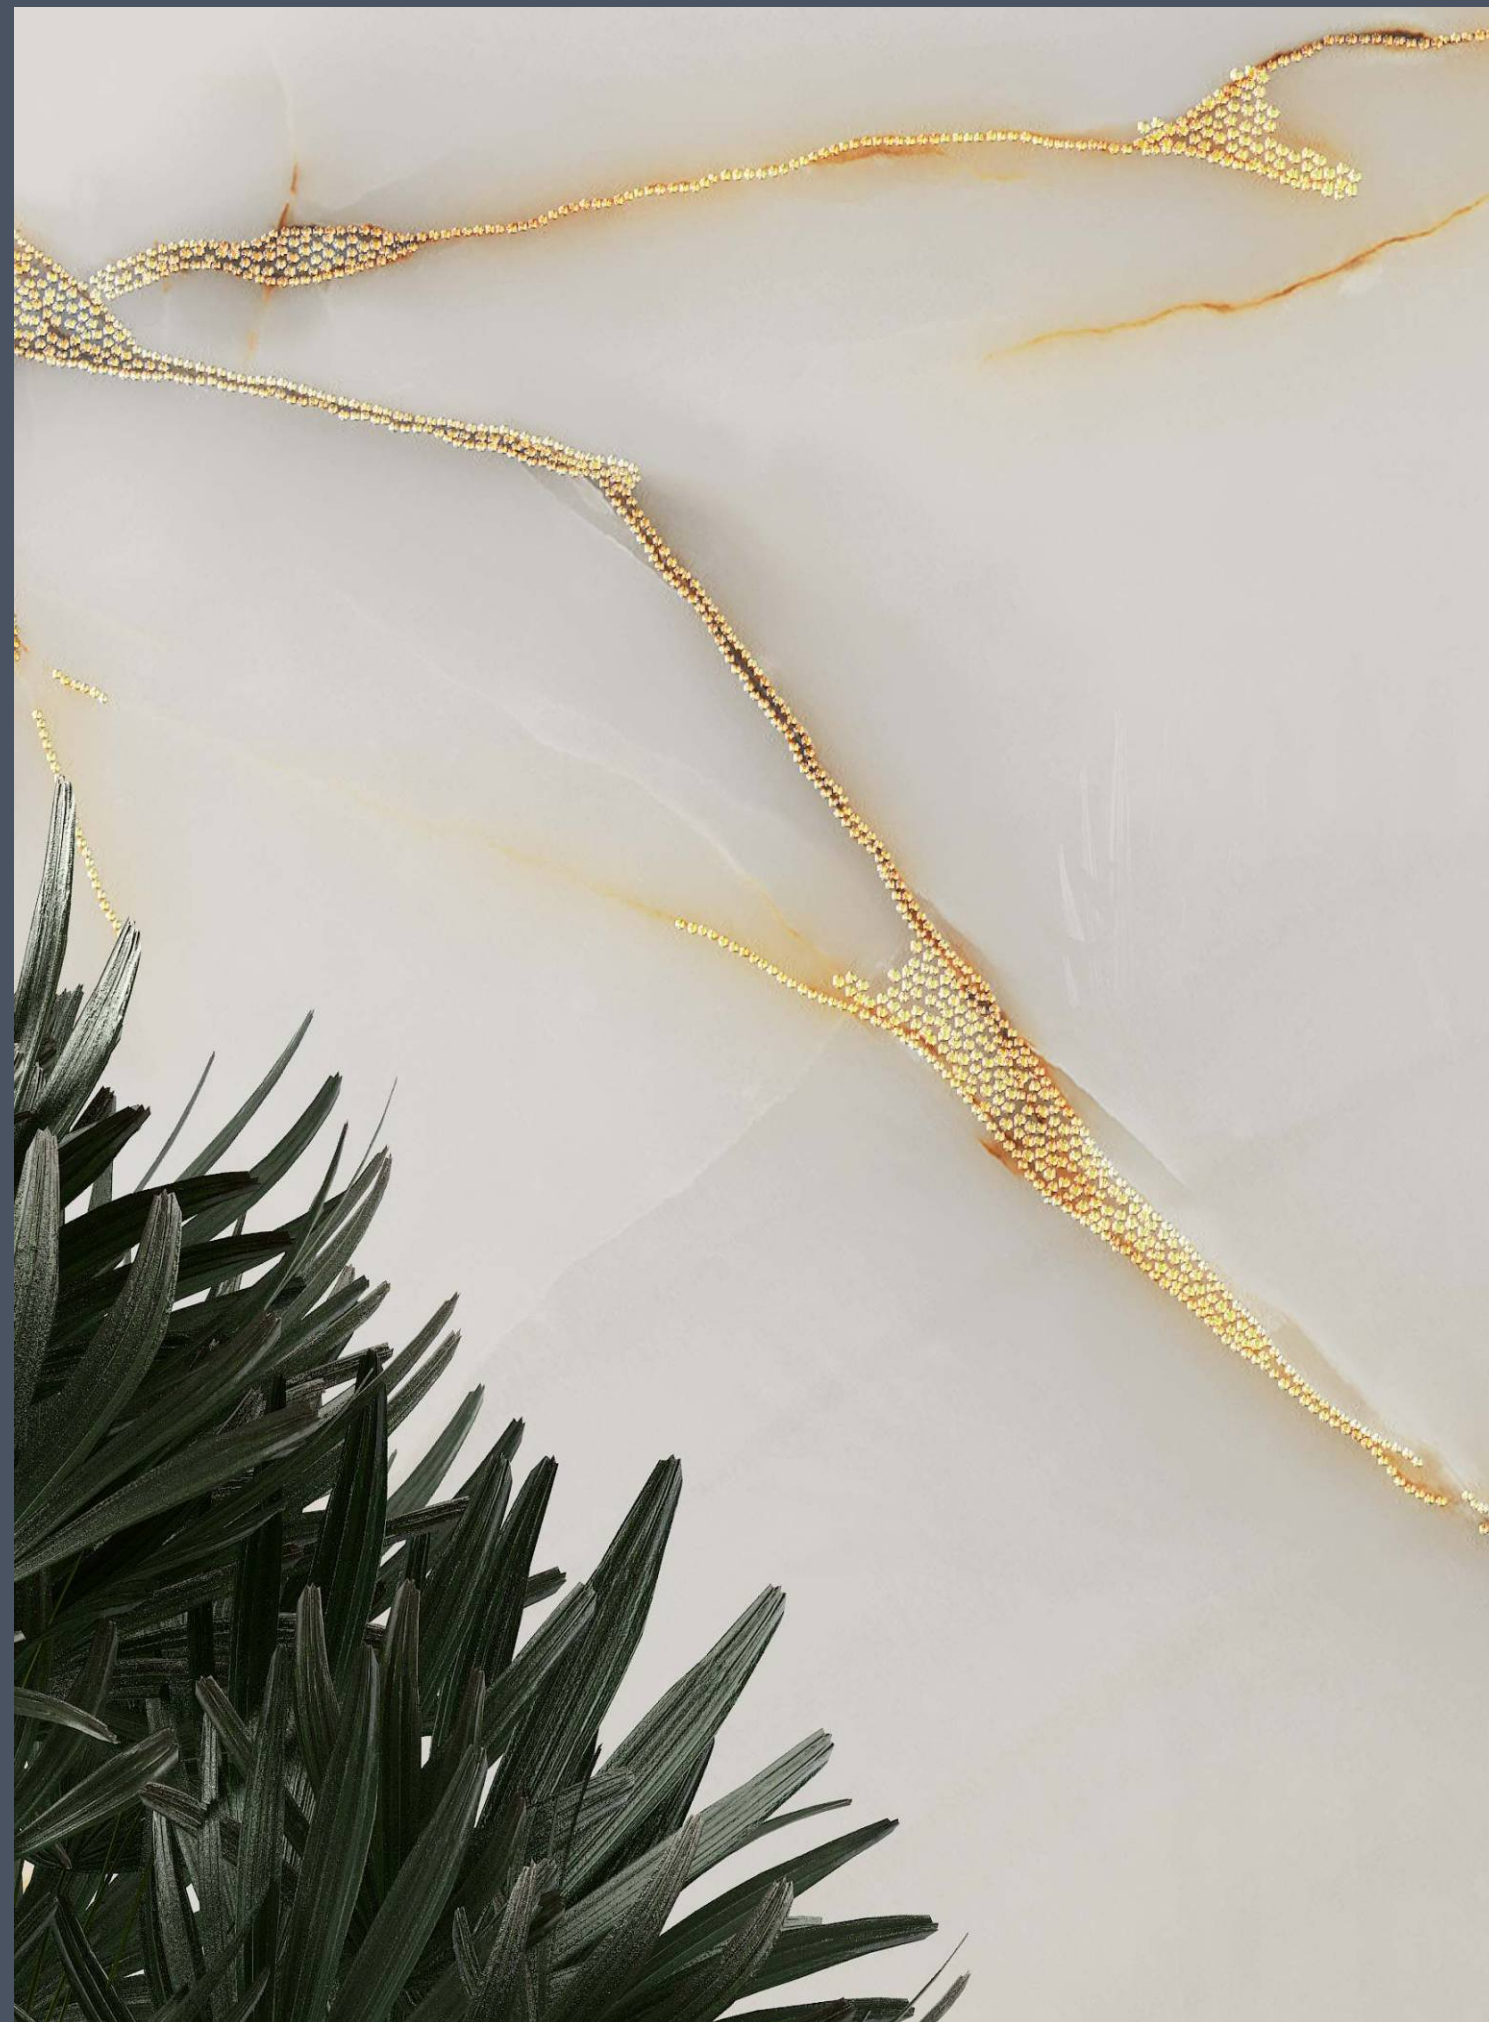

TILES NAME :
ROCK 1012

RANDOM :
03

FINISH :
**HIGHGLOSS
+ GLODEN CARVING**

SIZE :
600X1200MM