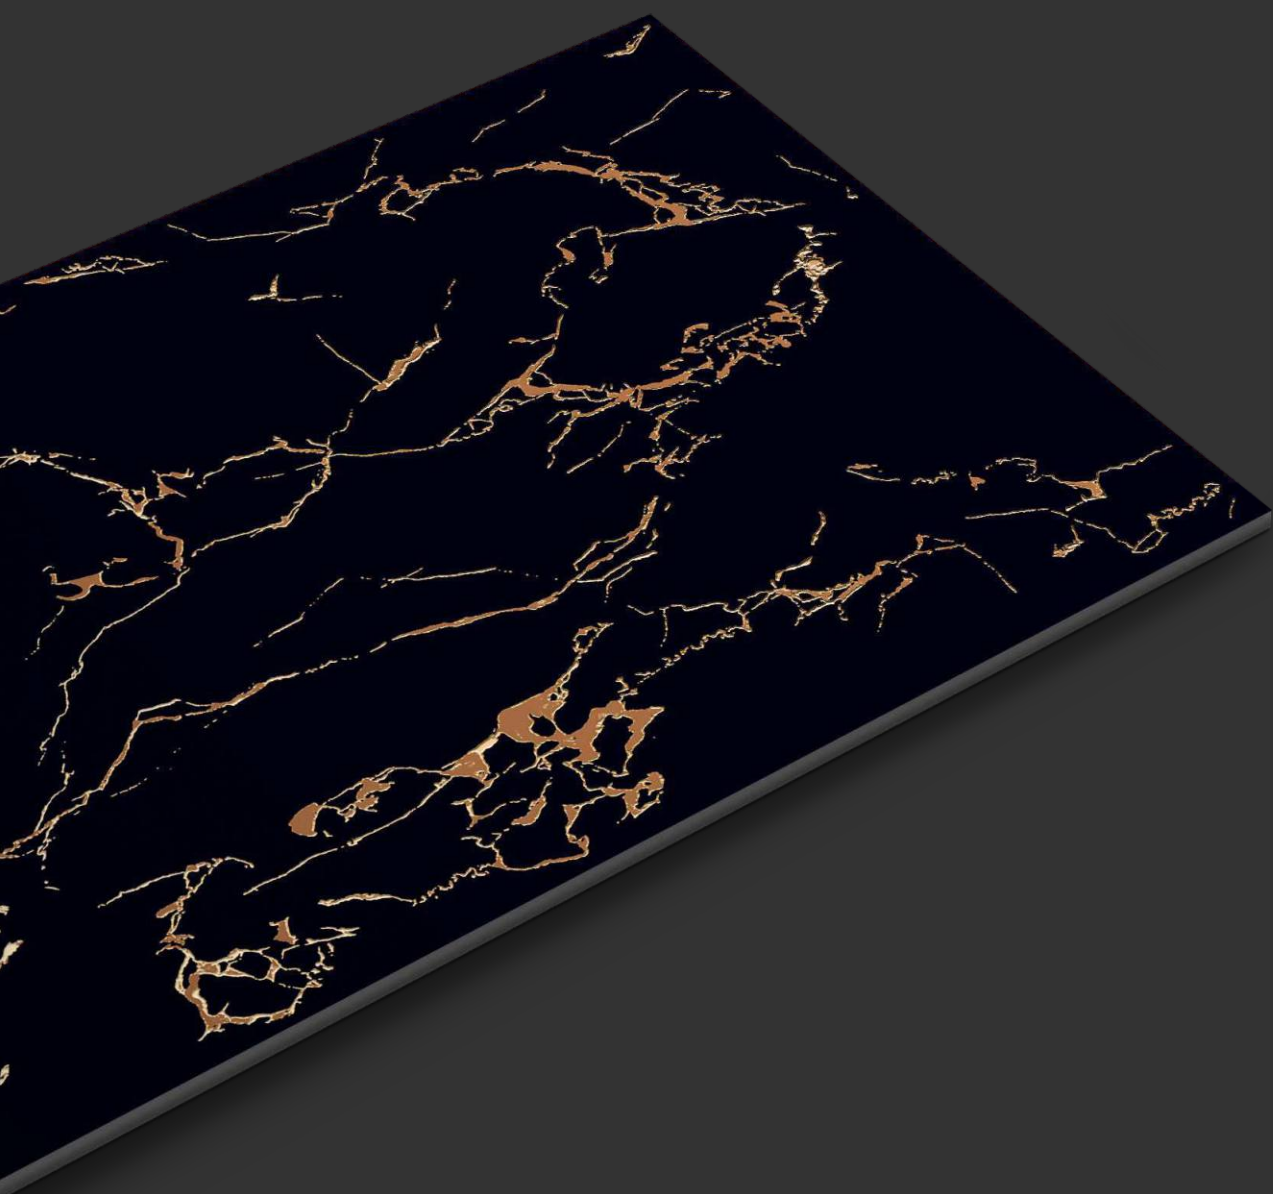

TILES NAME :
ROCK 2007

RANDOM :
02

FINISH :
**HIGHGLOSS
+ GLODEN CARVING**

SIZE :
600X1200MM