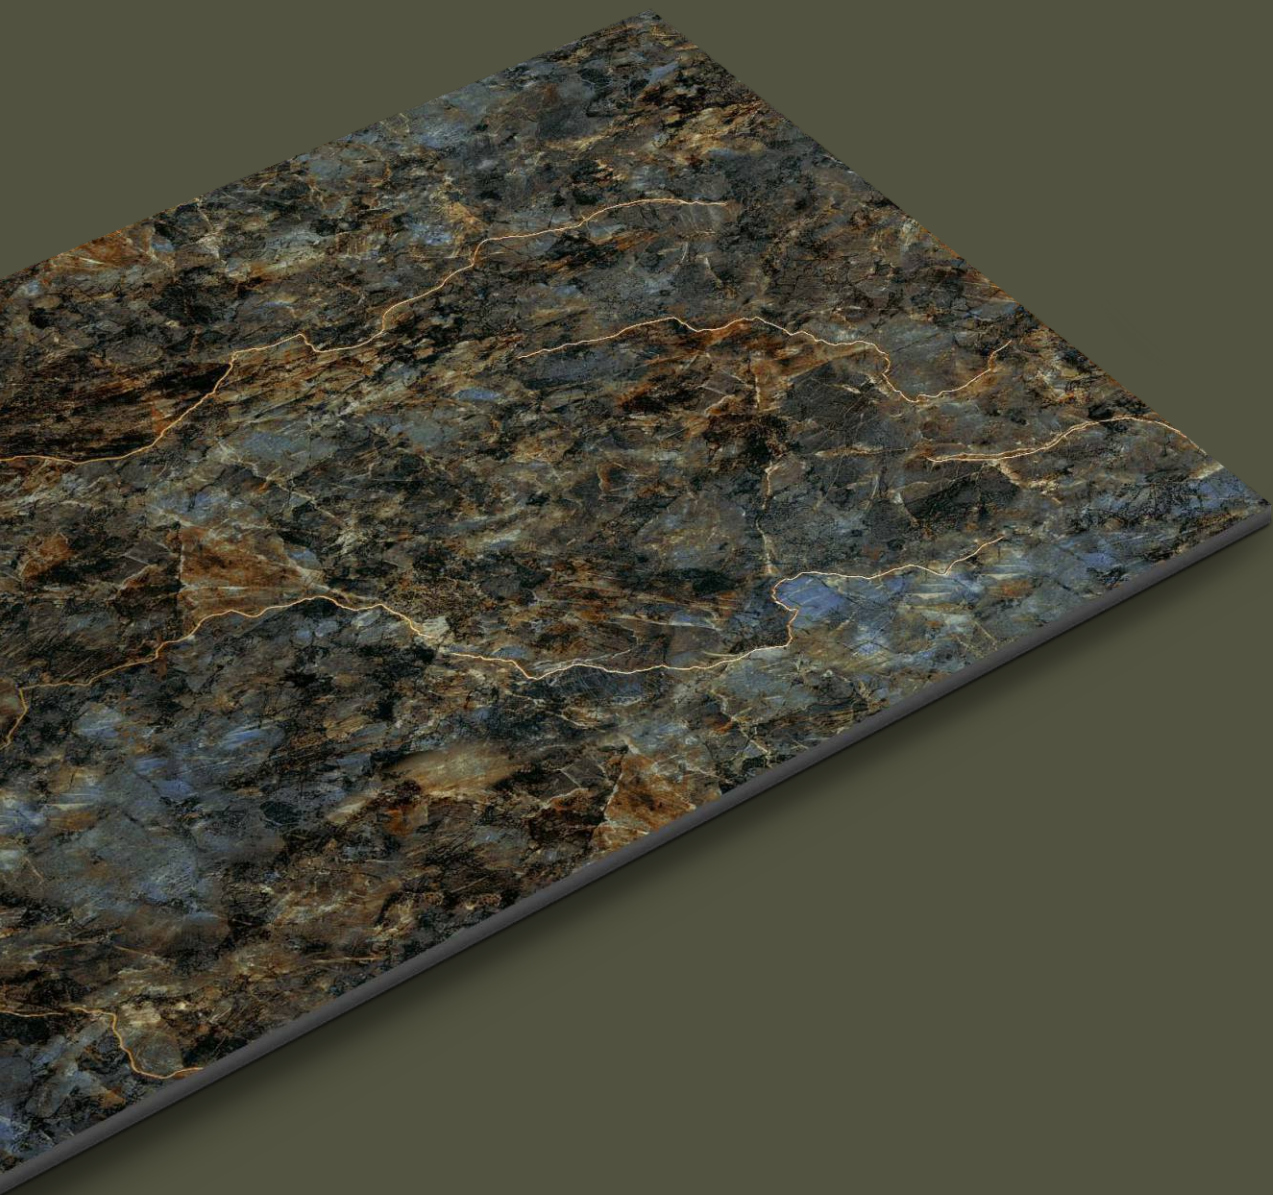

TILES NAME :
ROCK 2010

RANDOM :
01 - ENDLESS

FINISH :
**HIGHGLOSS
+ GLODEN CARVING**

SIZE :
600X1200MM