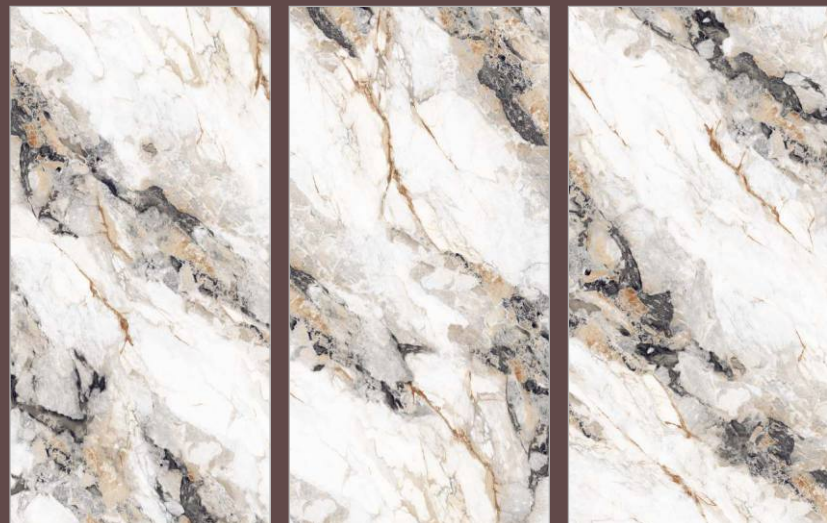

SIZE :
600X1200MM

PREVIEW OF **ROCK 1016**
600X1200MM / HIGHGLOSS WITH GOLDEN CARVING

TILES NAME :
ROCK 1017

RANDOM :
03

FINISH :
**HIGHGLOSS
+ GLODEN CARVING**

SIZE :
600X1200MM

PREVIEW OF **ROCK 1017**
600X1200MM / HIGHGLOSS WITH GOLDEN CARVING