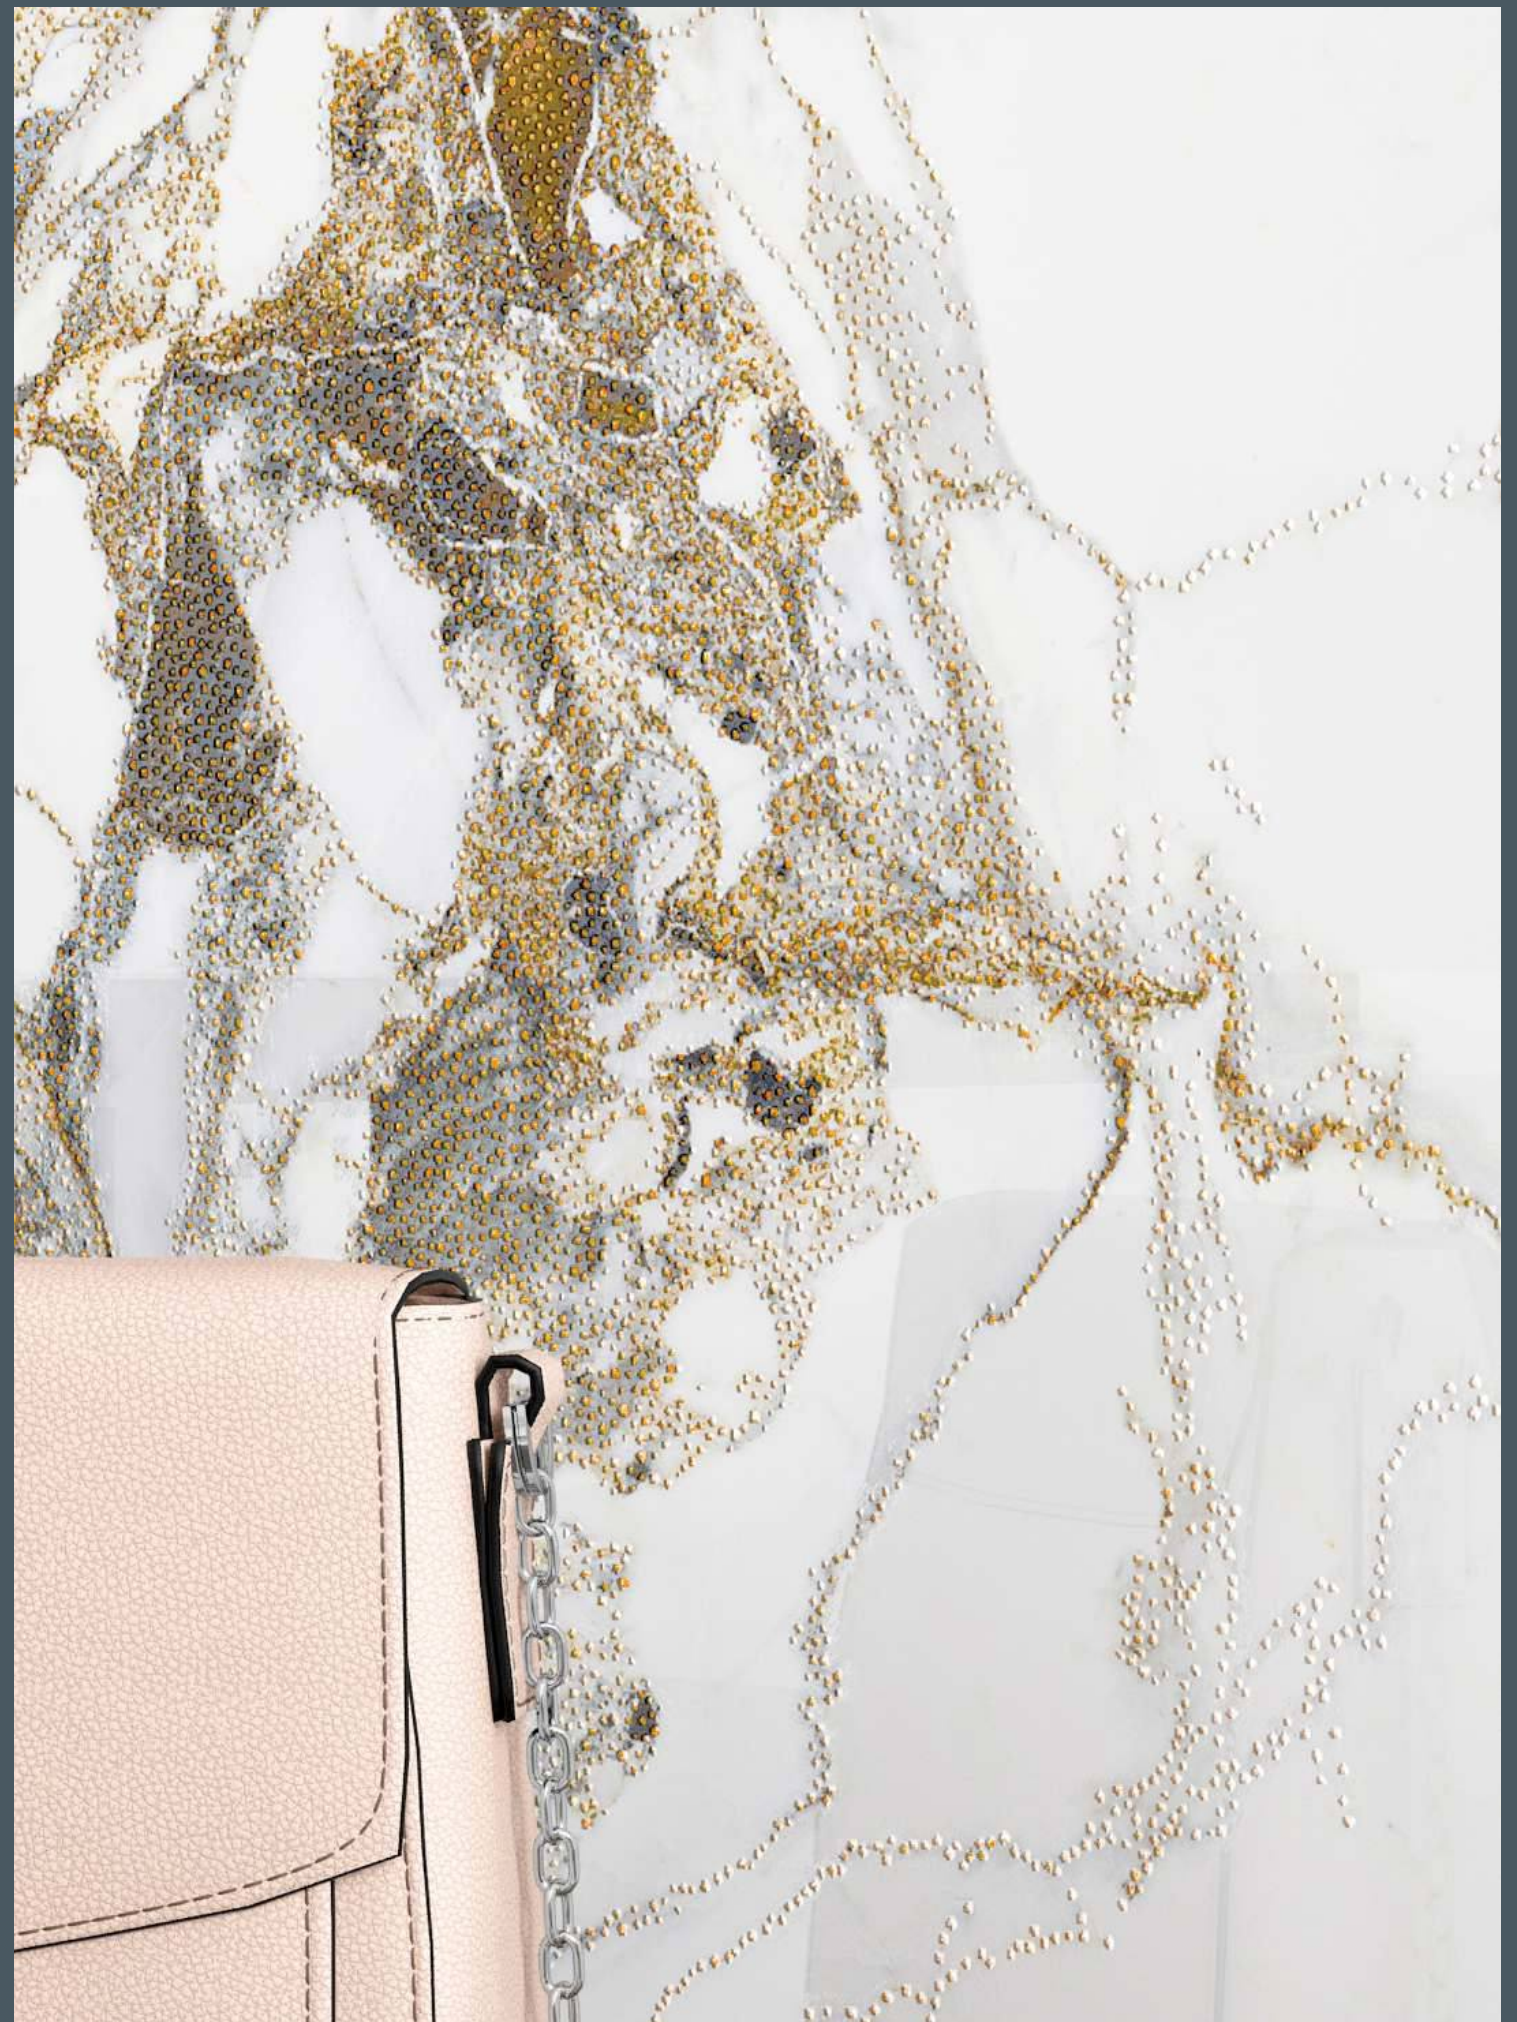

TILES NAME :
ROCK 1022

RANDOM :
03

FINISH :
**HIGHGLOSS
+ GLODEN CARVING**

SIZE :
600X1200MM