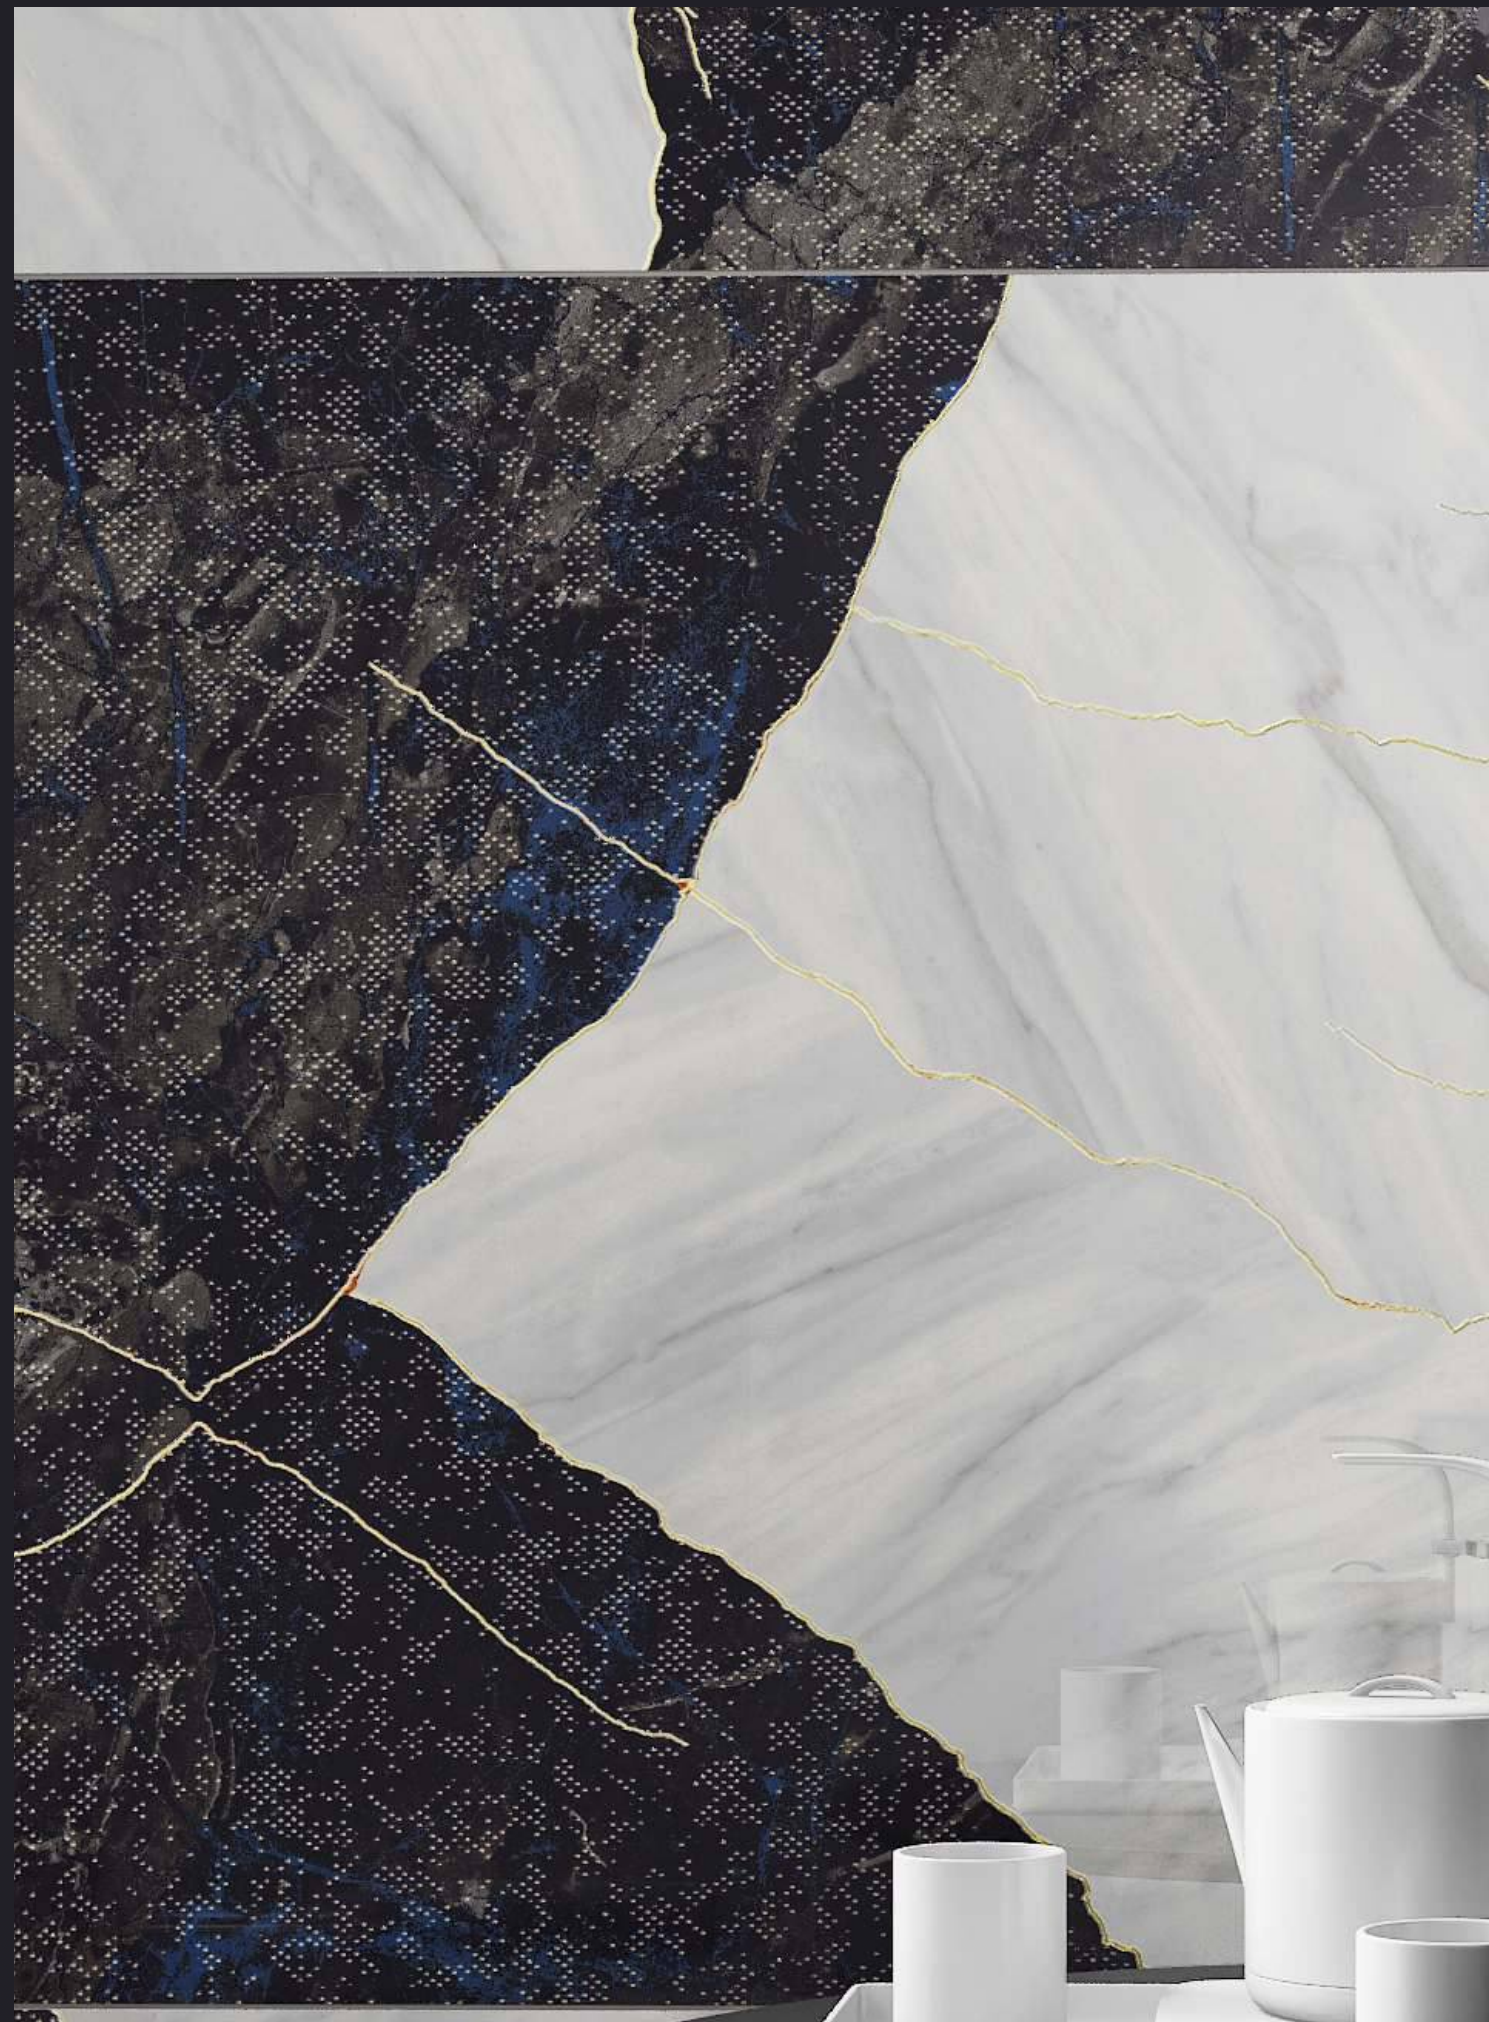

TILES NAME :
ROCK 2008

RANDOM :
03

FINISH :
**HIGHGLOSS
+ GLODEN CARVING**

SIZE :
600X1200MM