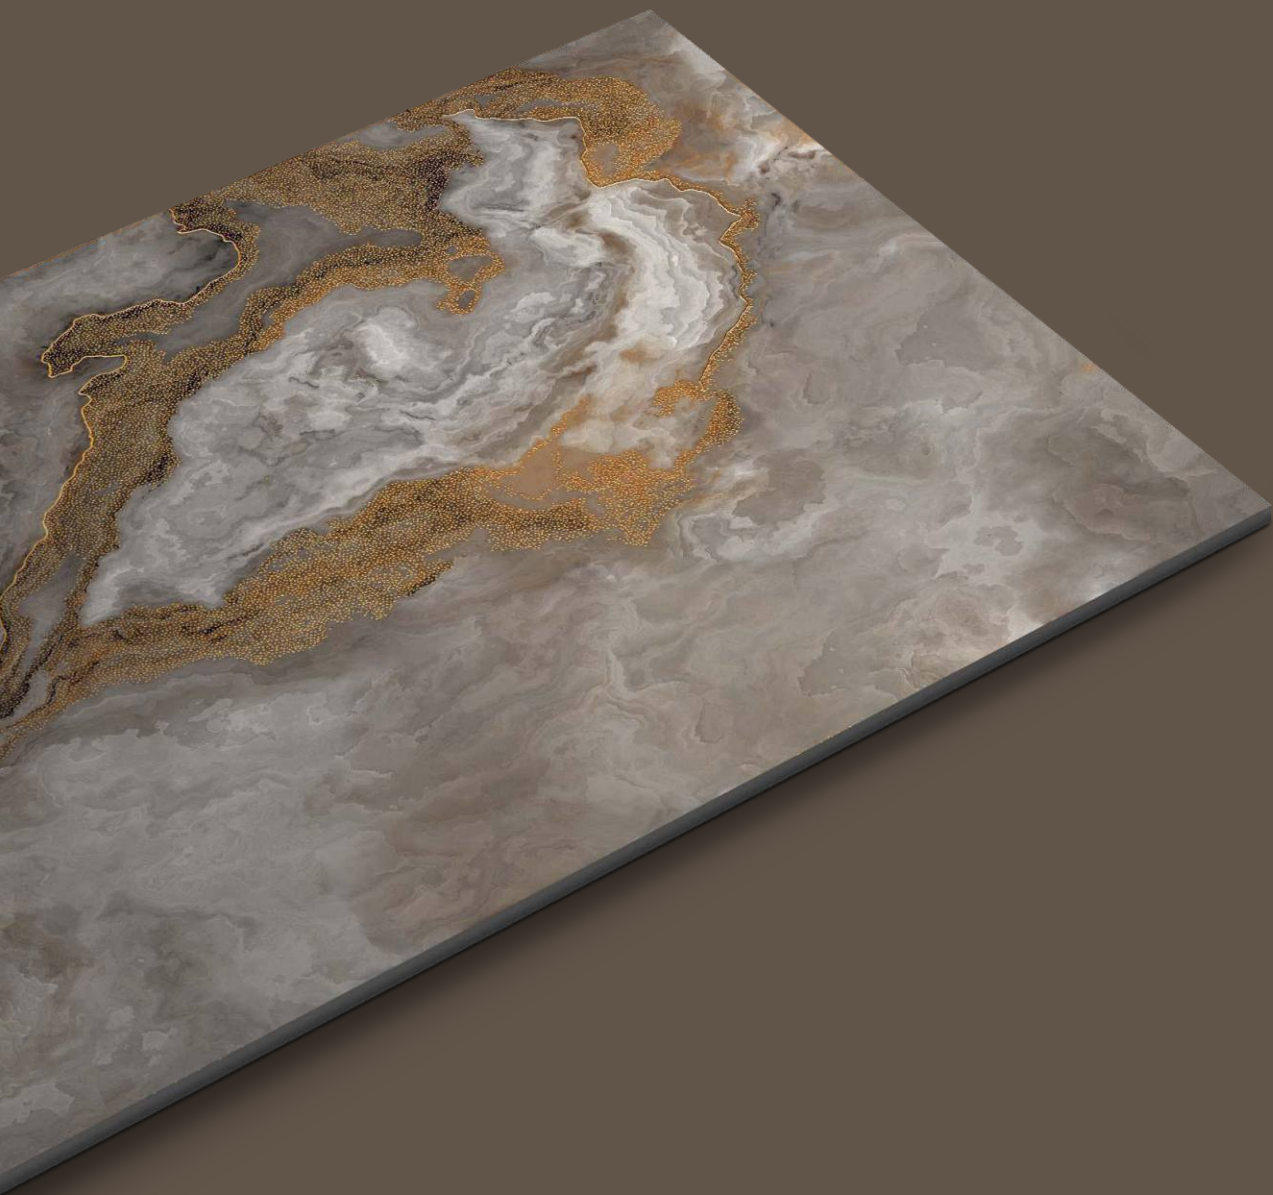

TILES NAME :
ROCK 1009

RANDOM :
03

FINISH :
**HIGHGLOSS
+ GLODEN CARVING**

SIZE :
600X1200MM

PREVIEW OF **ROCK 1009**
600X1200MM / HIGHGLOSS WITH GOLDEN CARVING

TILES NAME :
ROCK 1010

RANDOM :
03

FINISH :
**HIGHGLOSS
+ GOLDEN CARVING**