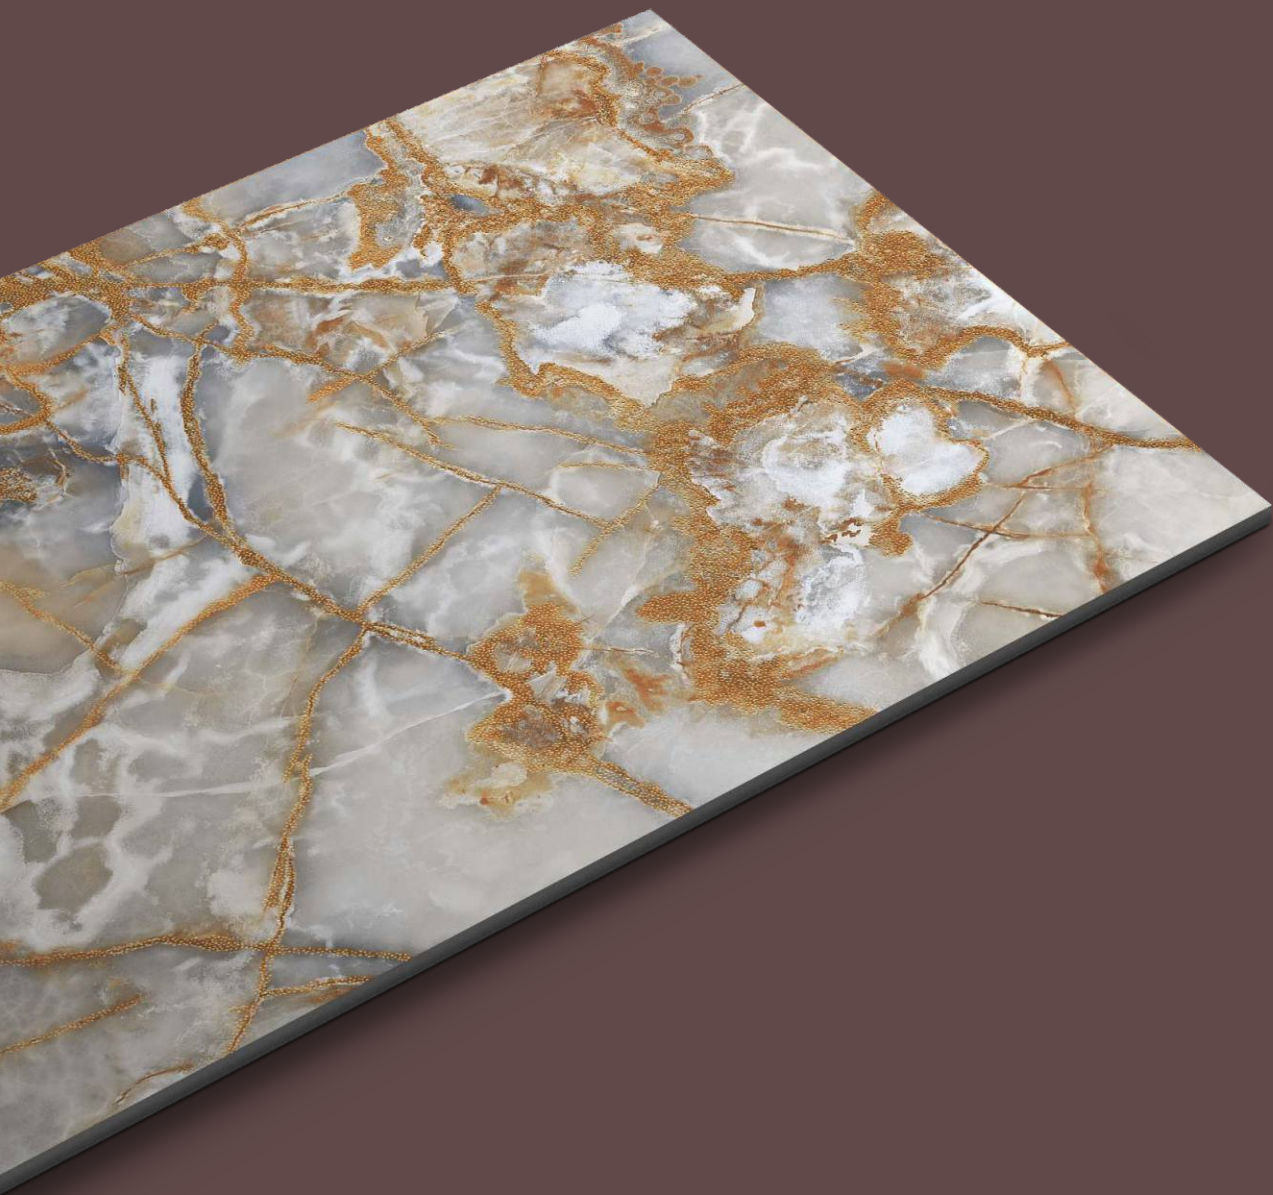

SIZE :
600X1200MM

PREVIEW OF **ROCK 1022**
600X1200MM / HIGHGLOSS WITH GOLDEN CARVING

TILES NAME :
ROCK 1023

RANDOM :
03

FINISH :
**HIGHGLOSS
+ GLODEN CARVING**

SIZE :
600X1200MM

PREVIEW OF **ROCK 1023**
600X1200MM / HIGHGLOSS WITH GOLDEN CARVING