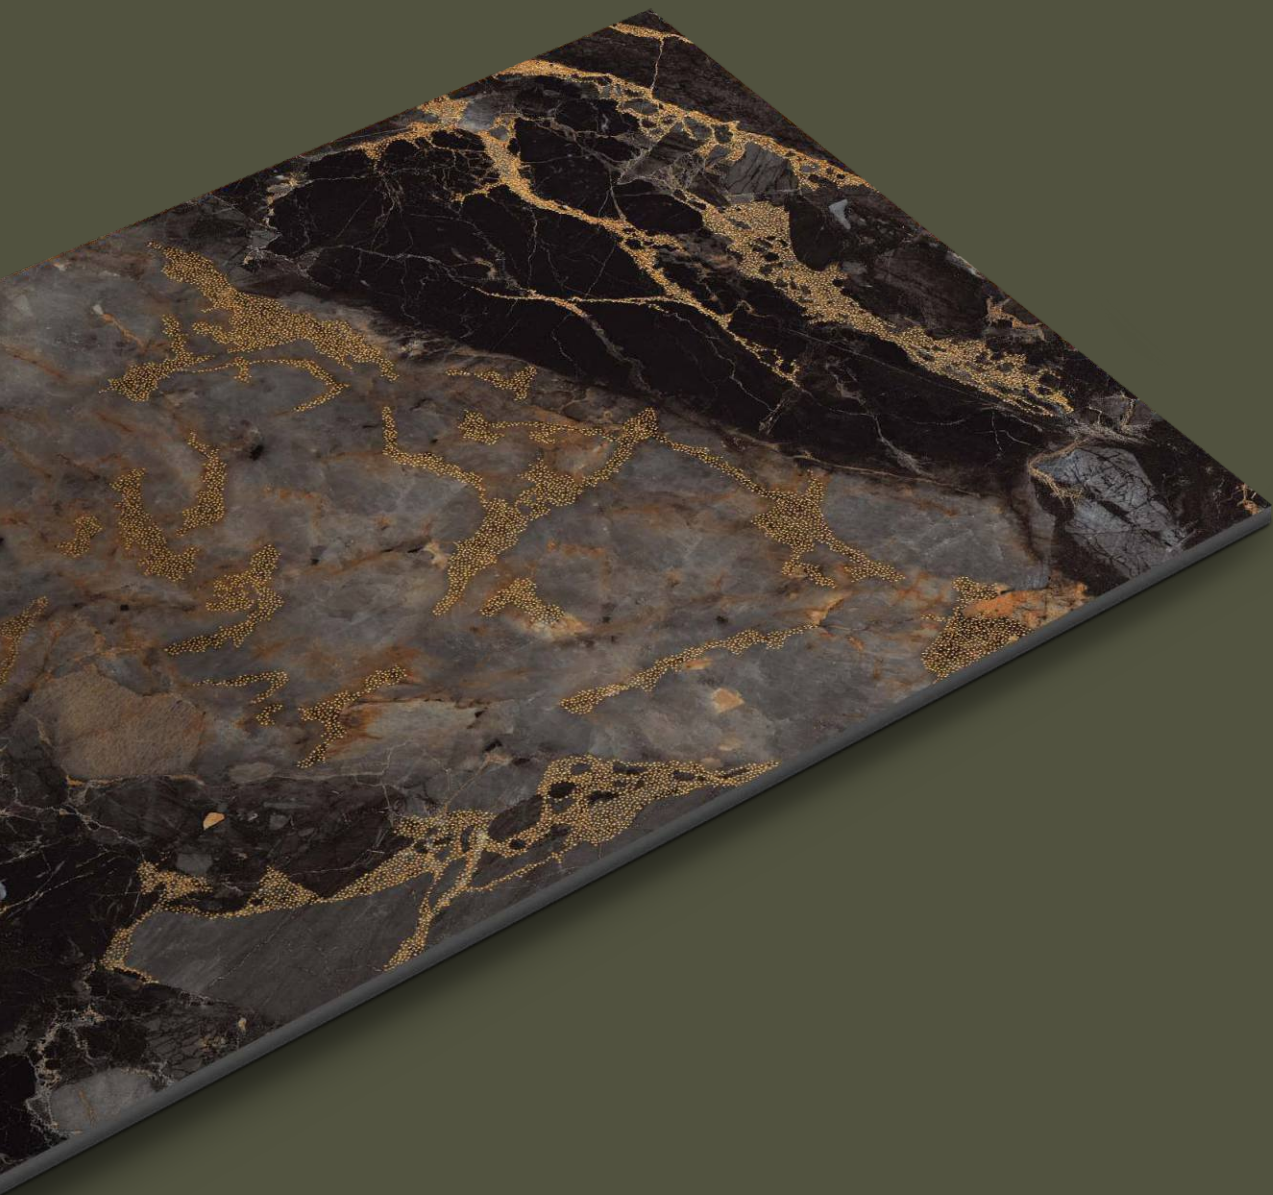

SIZE :
600X1200MM

PREVIEW OF **ROCK 2003**
600X1200MM / HIGHGLOSS WITH GOLDEN CARVING

TILES NAME :
ROCK 2004

RANDOM :
01 - ENDLESS

FINISH :
**HIGHGLOSS
+ GLODEN CARVING**

SIZE :
600X1200MM

PREVIEW OF **ROCK 2004**
600X1200MM / HIGHGLOSS WITH GOLDEN CARVING