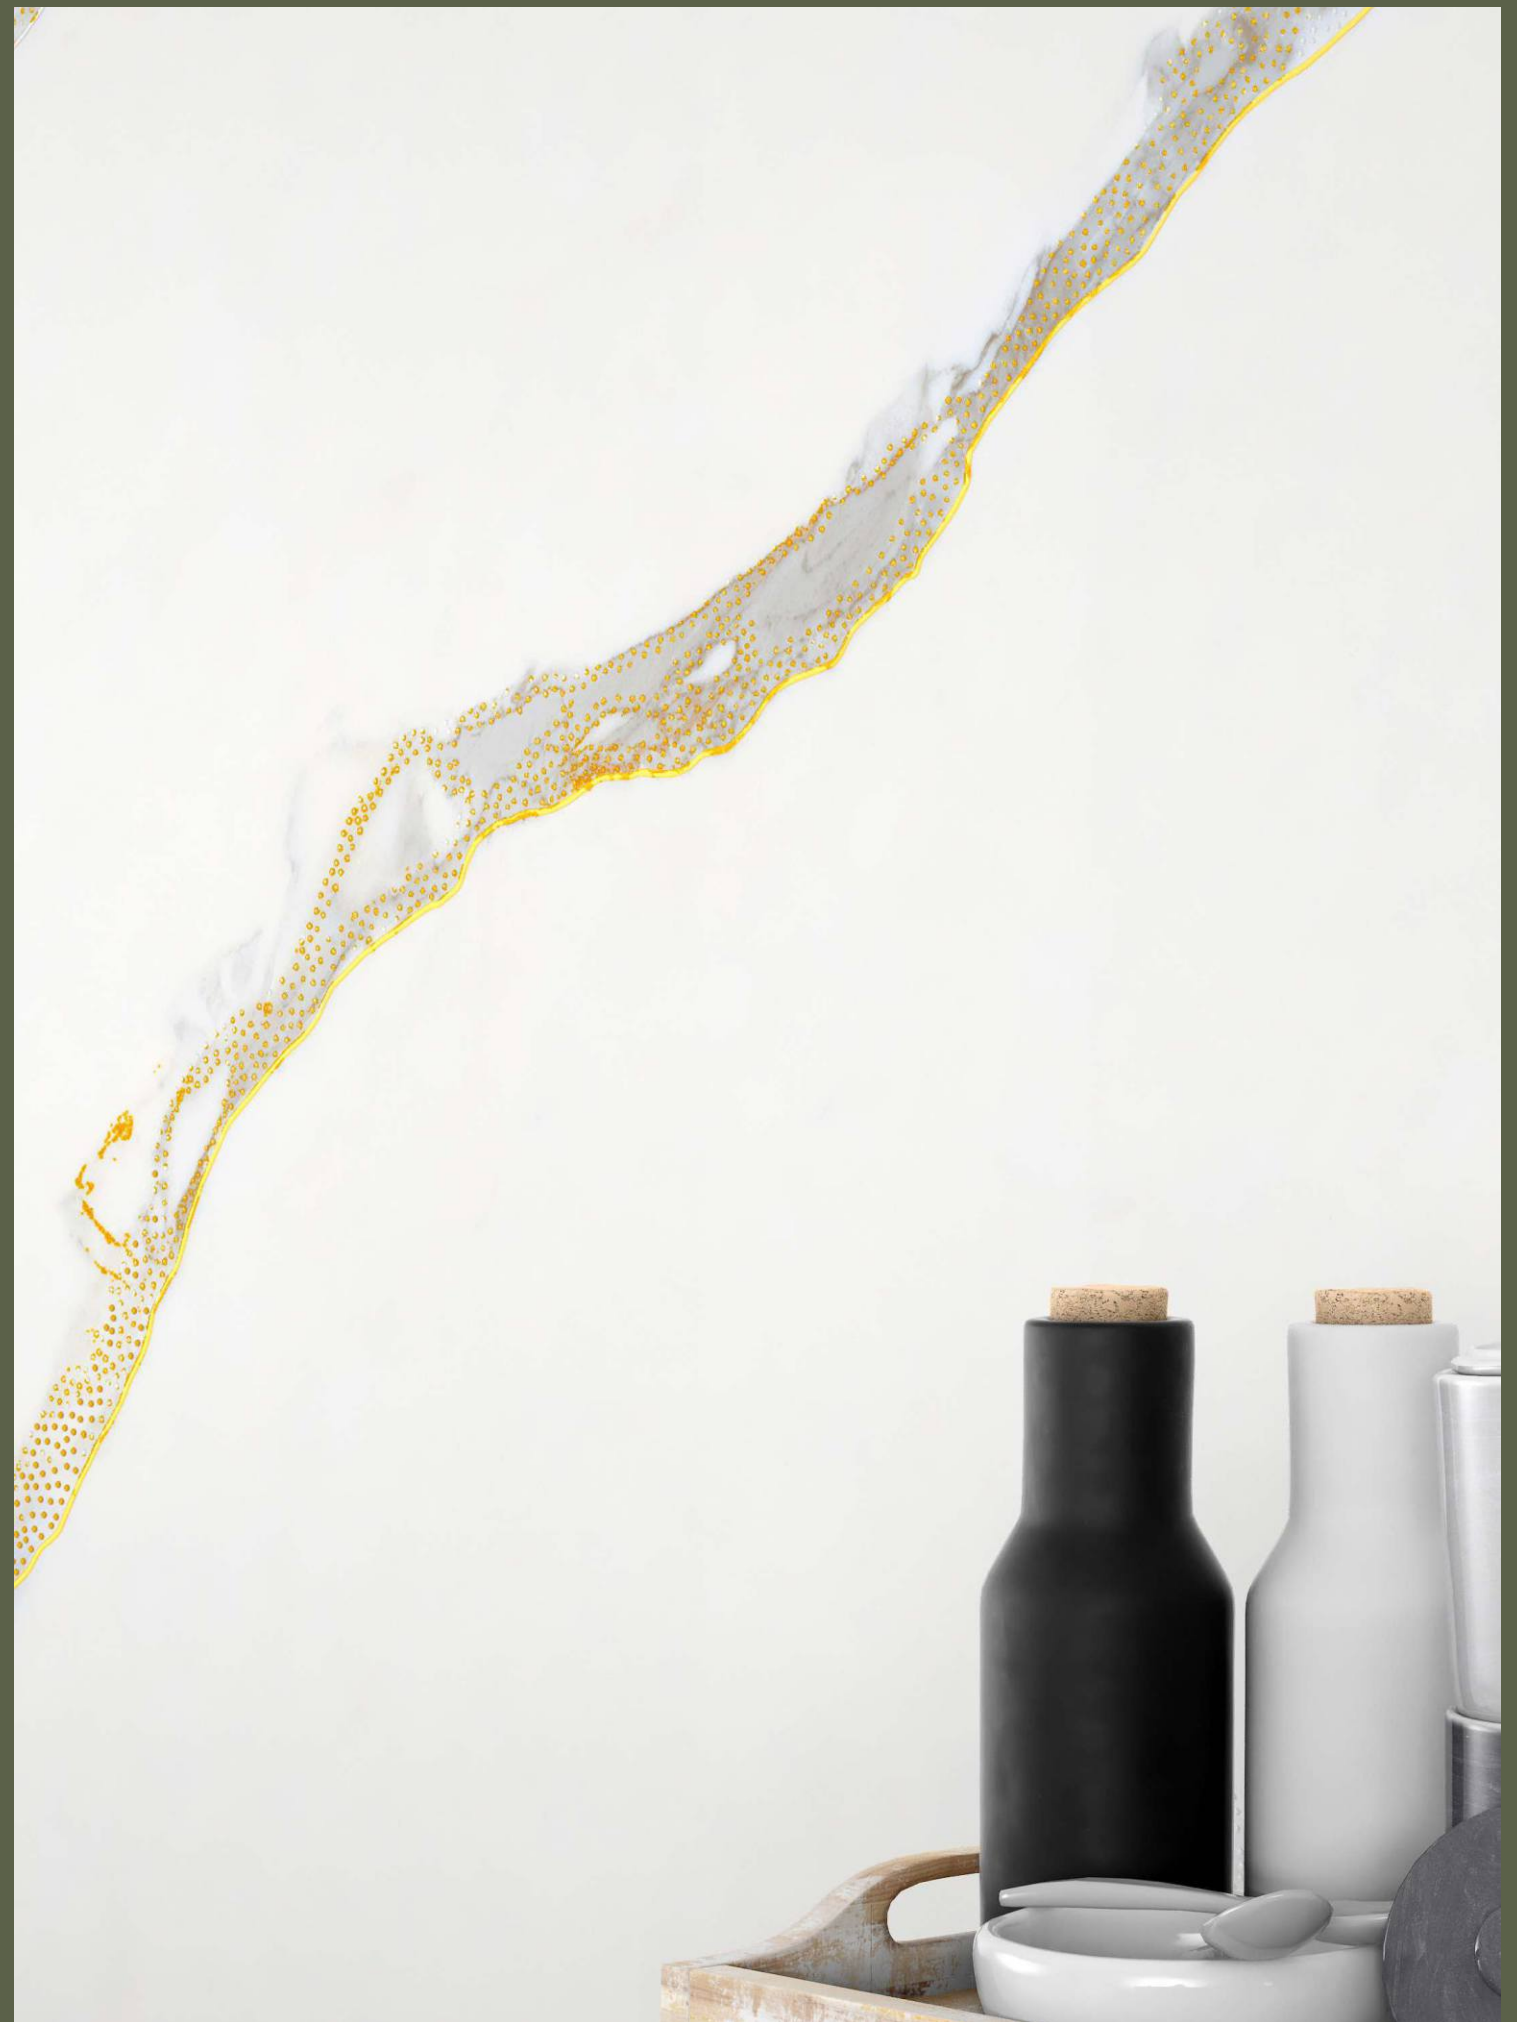

TILES NAME :
ROCK 1013

RANDOM :
03

FINISH :
**HIGHGLOSS
+ GLODEN CARVING**

SIZE :
600X1200MM