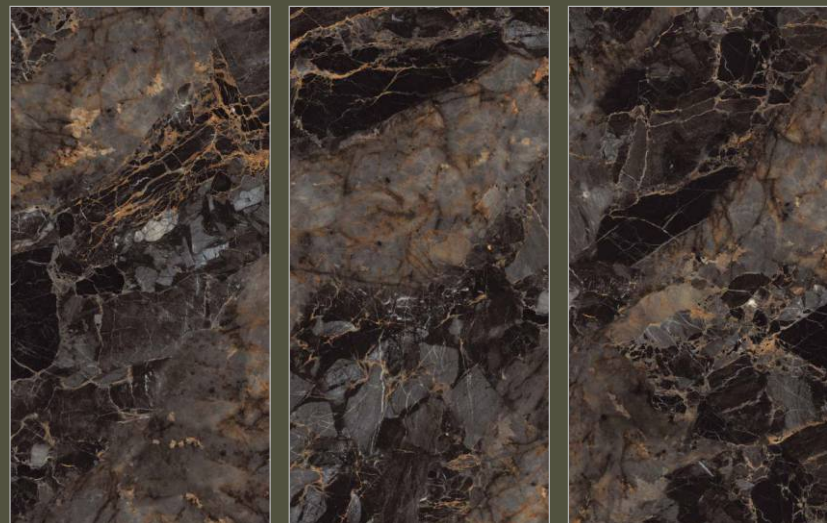

SIZE :
600X1200MM

PREVIEW OF **ROCK 2003**
600X1200MM / HIGHGLOSS WITH GOLDEN CARVING

TILES NAME :
ROCK 2004

RANDOM :
01 - ENDLESS

FINISH :
**HIGHGLOSS
+ GLODEN CARVING**

SIZE :
600X1200MM

PREVIEW OF **ROCK 2004**
600X1200MM / HIGHGLOSS WITH GOLDEN CARVING