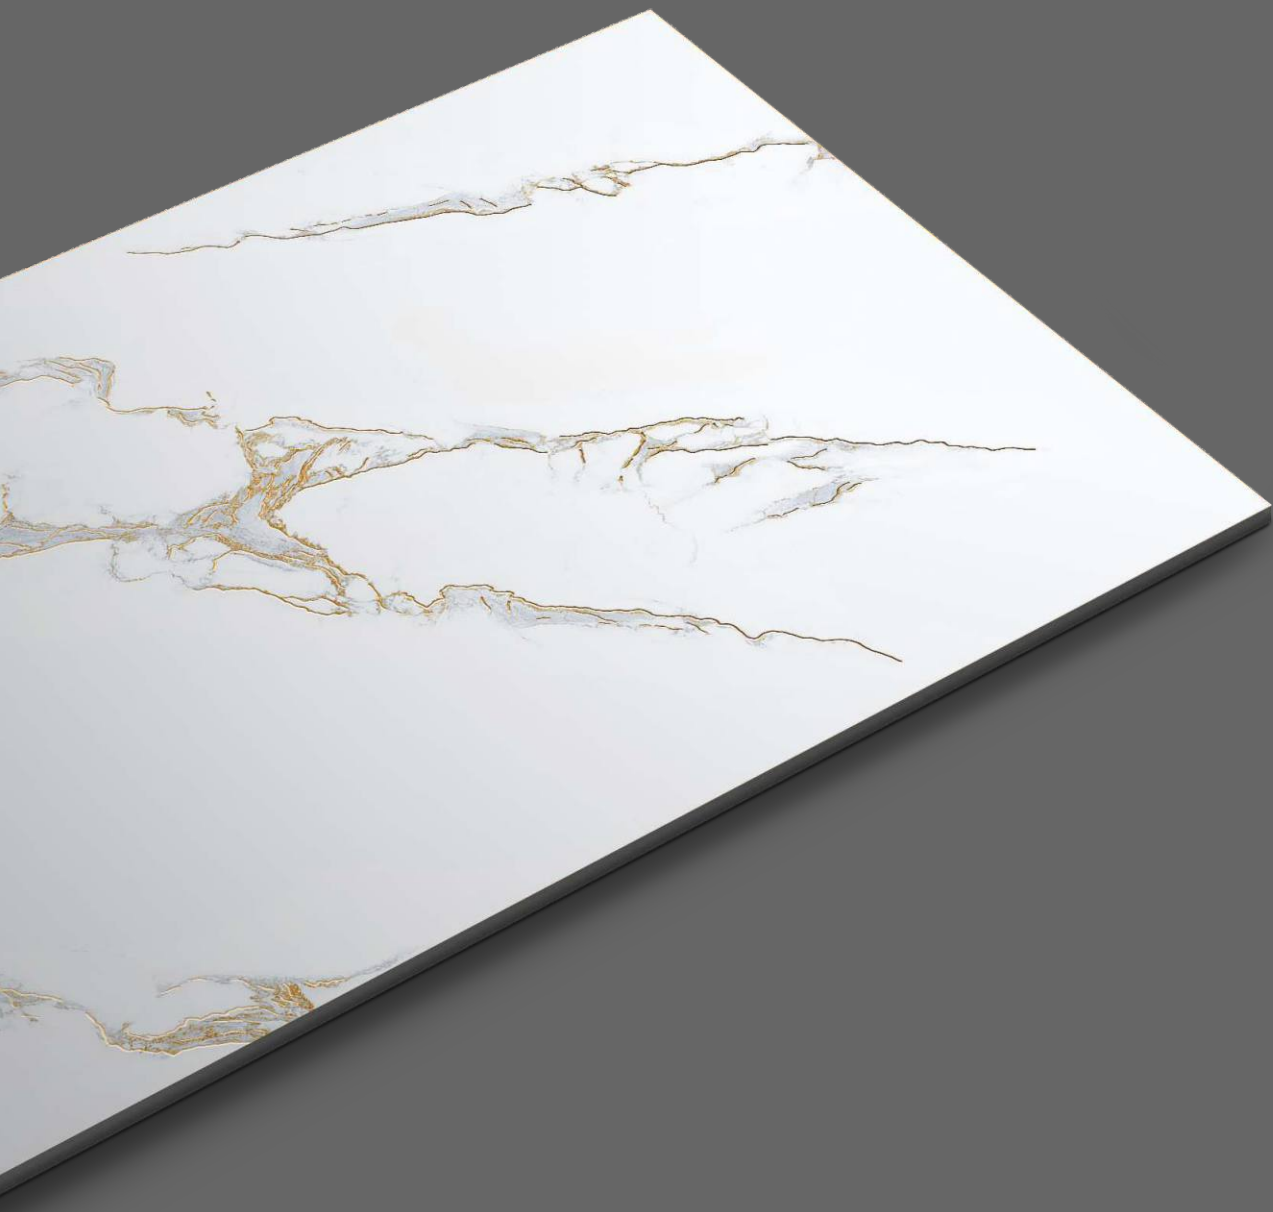

TILES NAME :
ROCK 1029

RANDOM :
01 - ENDLESS

FINISH :
**HIGHGLOSS
+ GOLDEN CARVING**

SIZE :
600X1200MM