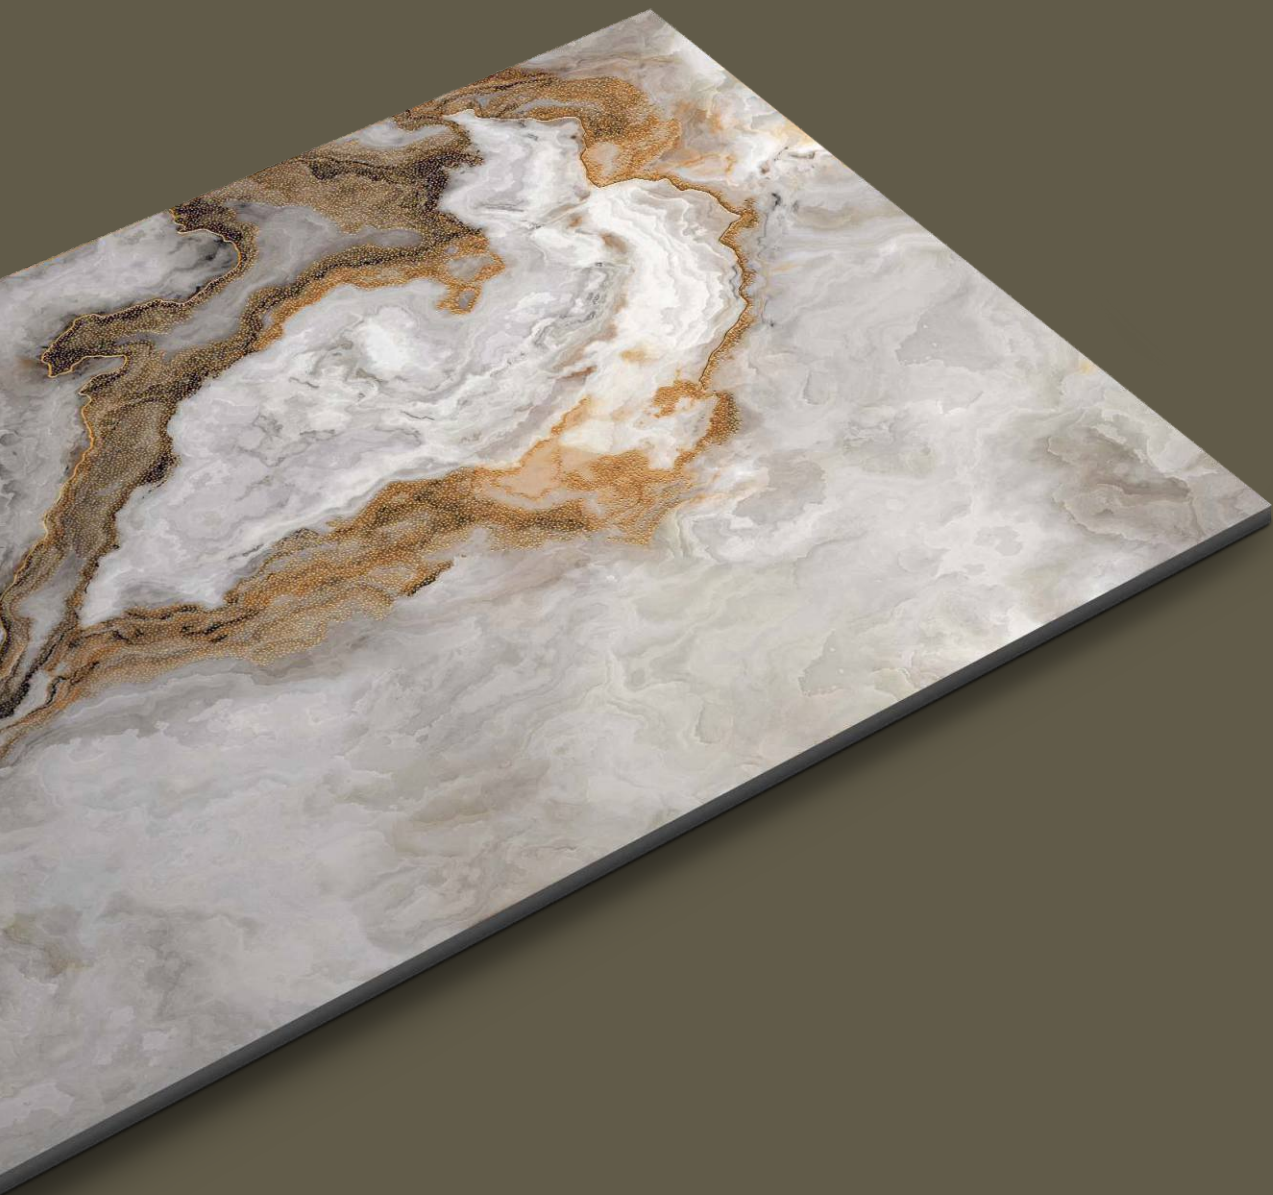

SIZE :
600X1200MM

PREVIEW OF **ROCK 1007**
600X1200MM / HIGHGLOSS WITH GOLDEN CARVING

TILES NAME :
ROCK 1008

RANDOM :
03

FINISH :
**HIGHGLOSS
+ GLODEN CARVING**

SIZE :
600X1200MM

PREVIEW OF **ROCK 1008**
600X1200MM / HIGHGLOSS WITH GOLDEN CARVING