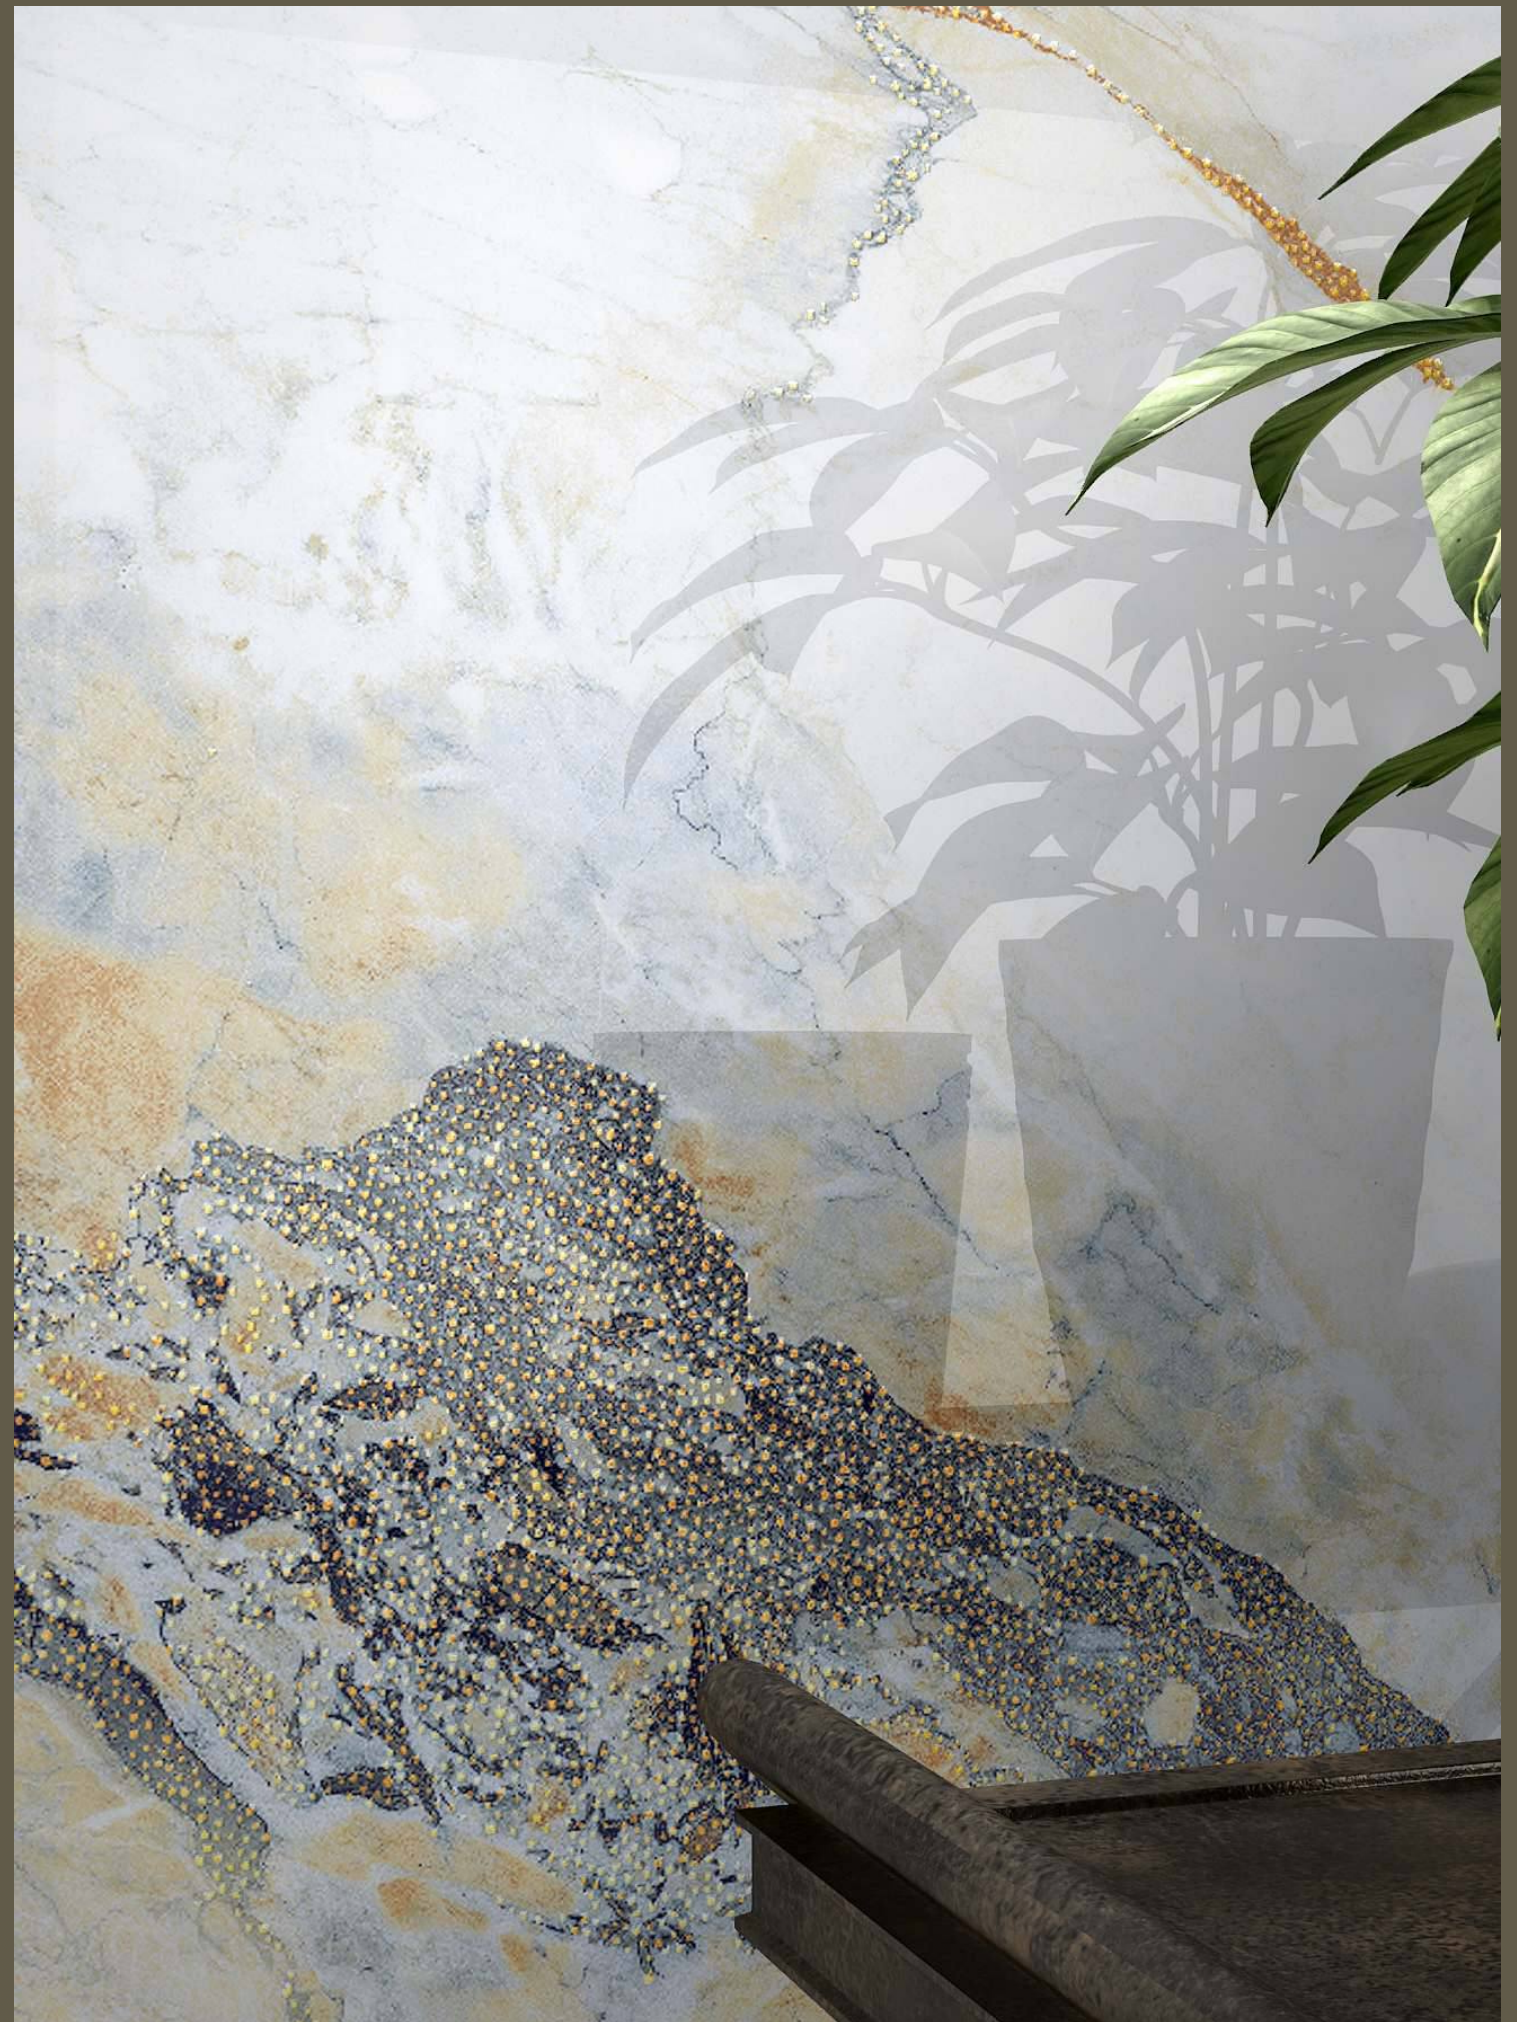

SIZE :
600X1200MM

PREVIEW OF **ROCK 1016**
600X1200MM / HIGHGLOSS WITH GOLDEN CARVING

TILES NAME :
ROCK 1017

RANDOM :
03

FINISH :
**HIGHGLOSS
+ GLODEN CARVING**

SIZE :
600X1200MM

PREVIEW OF **ROCK 1017**
600X1200MM / HIGHGLOSS WITH GOLDEN CARVING