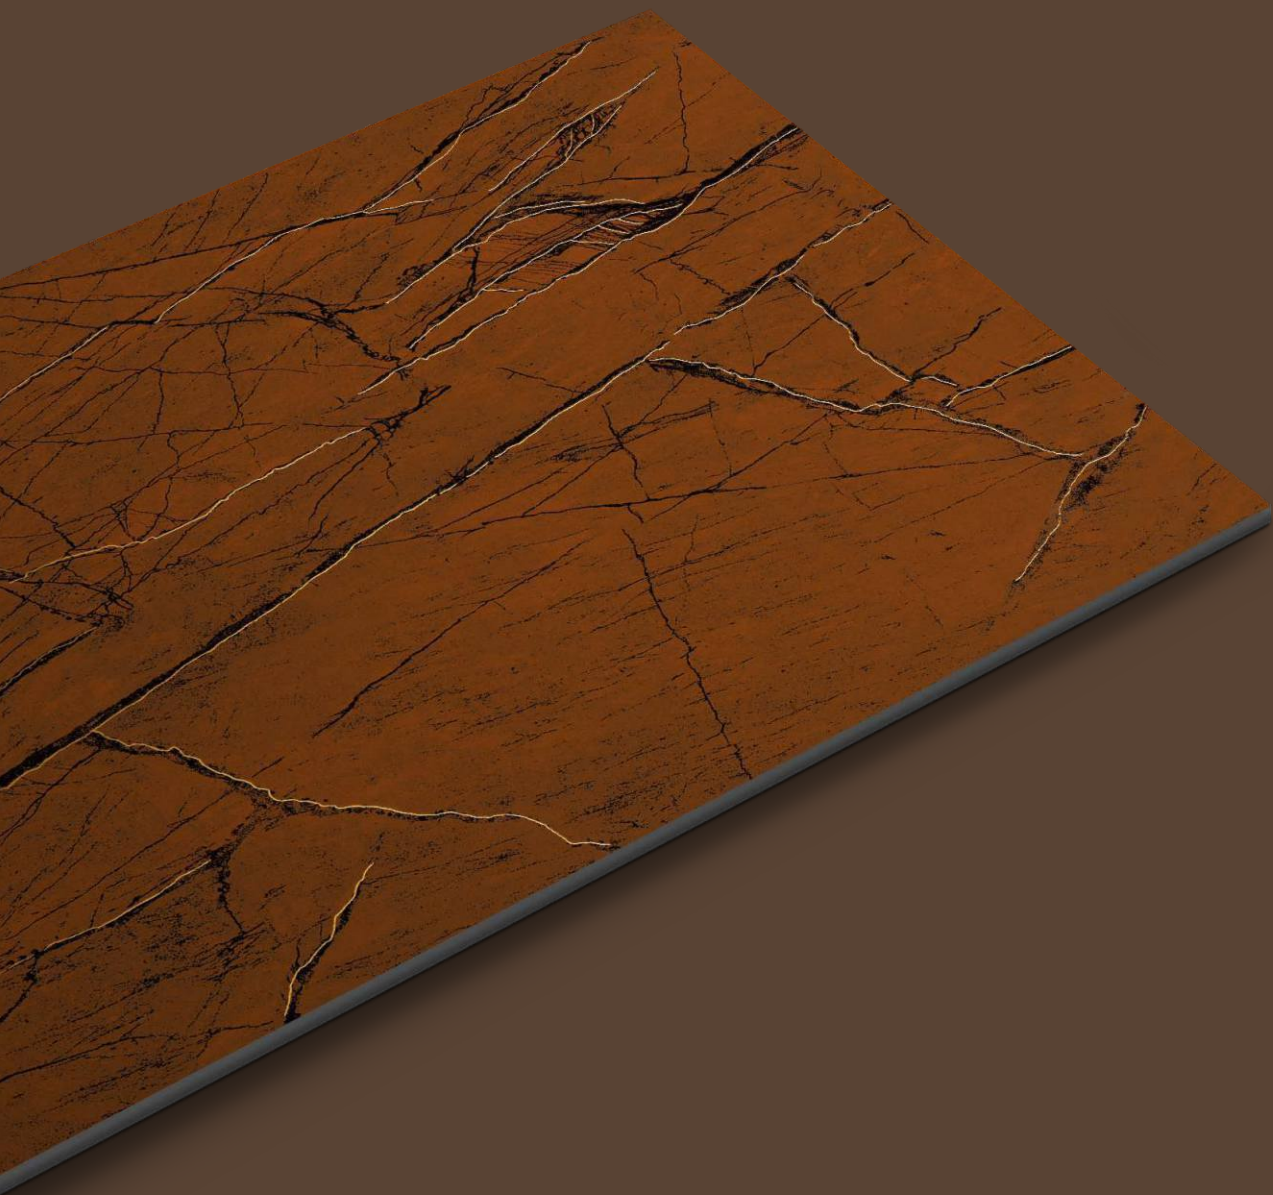

TILES NAME :
ROCK 2011

RANDOM :
01 - ENDLESS

FINISH :
**HIGHGLOSS
+ GLODEN CARVING**

SIZE :
600X1200MM

PREVIEW OF **ROCK 2011**
600X1200MM / HIGHGLOSS WITH GOLDEN CARVING

TILES NAME :
ROCK 2012

RANDOM :
01 - ENDLESS