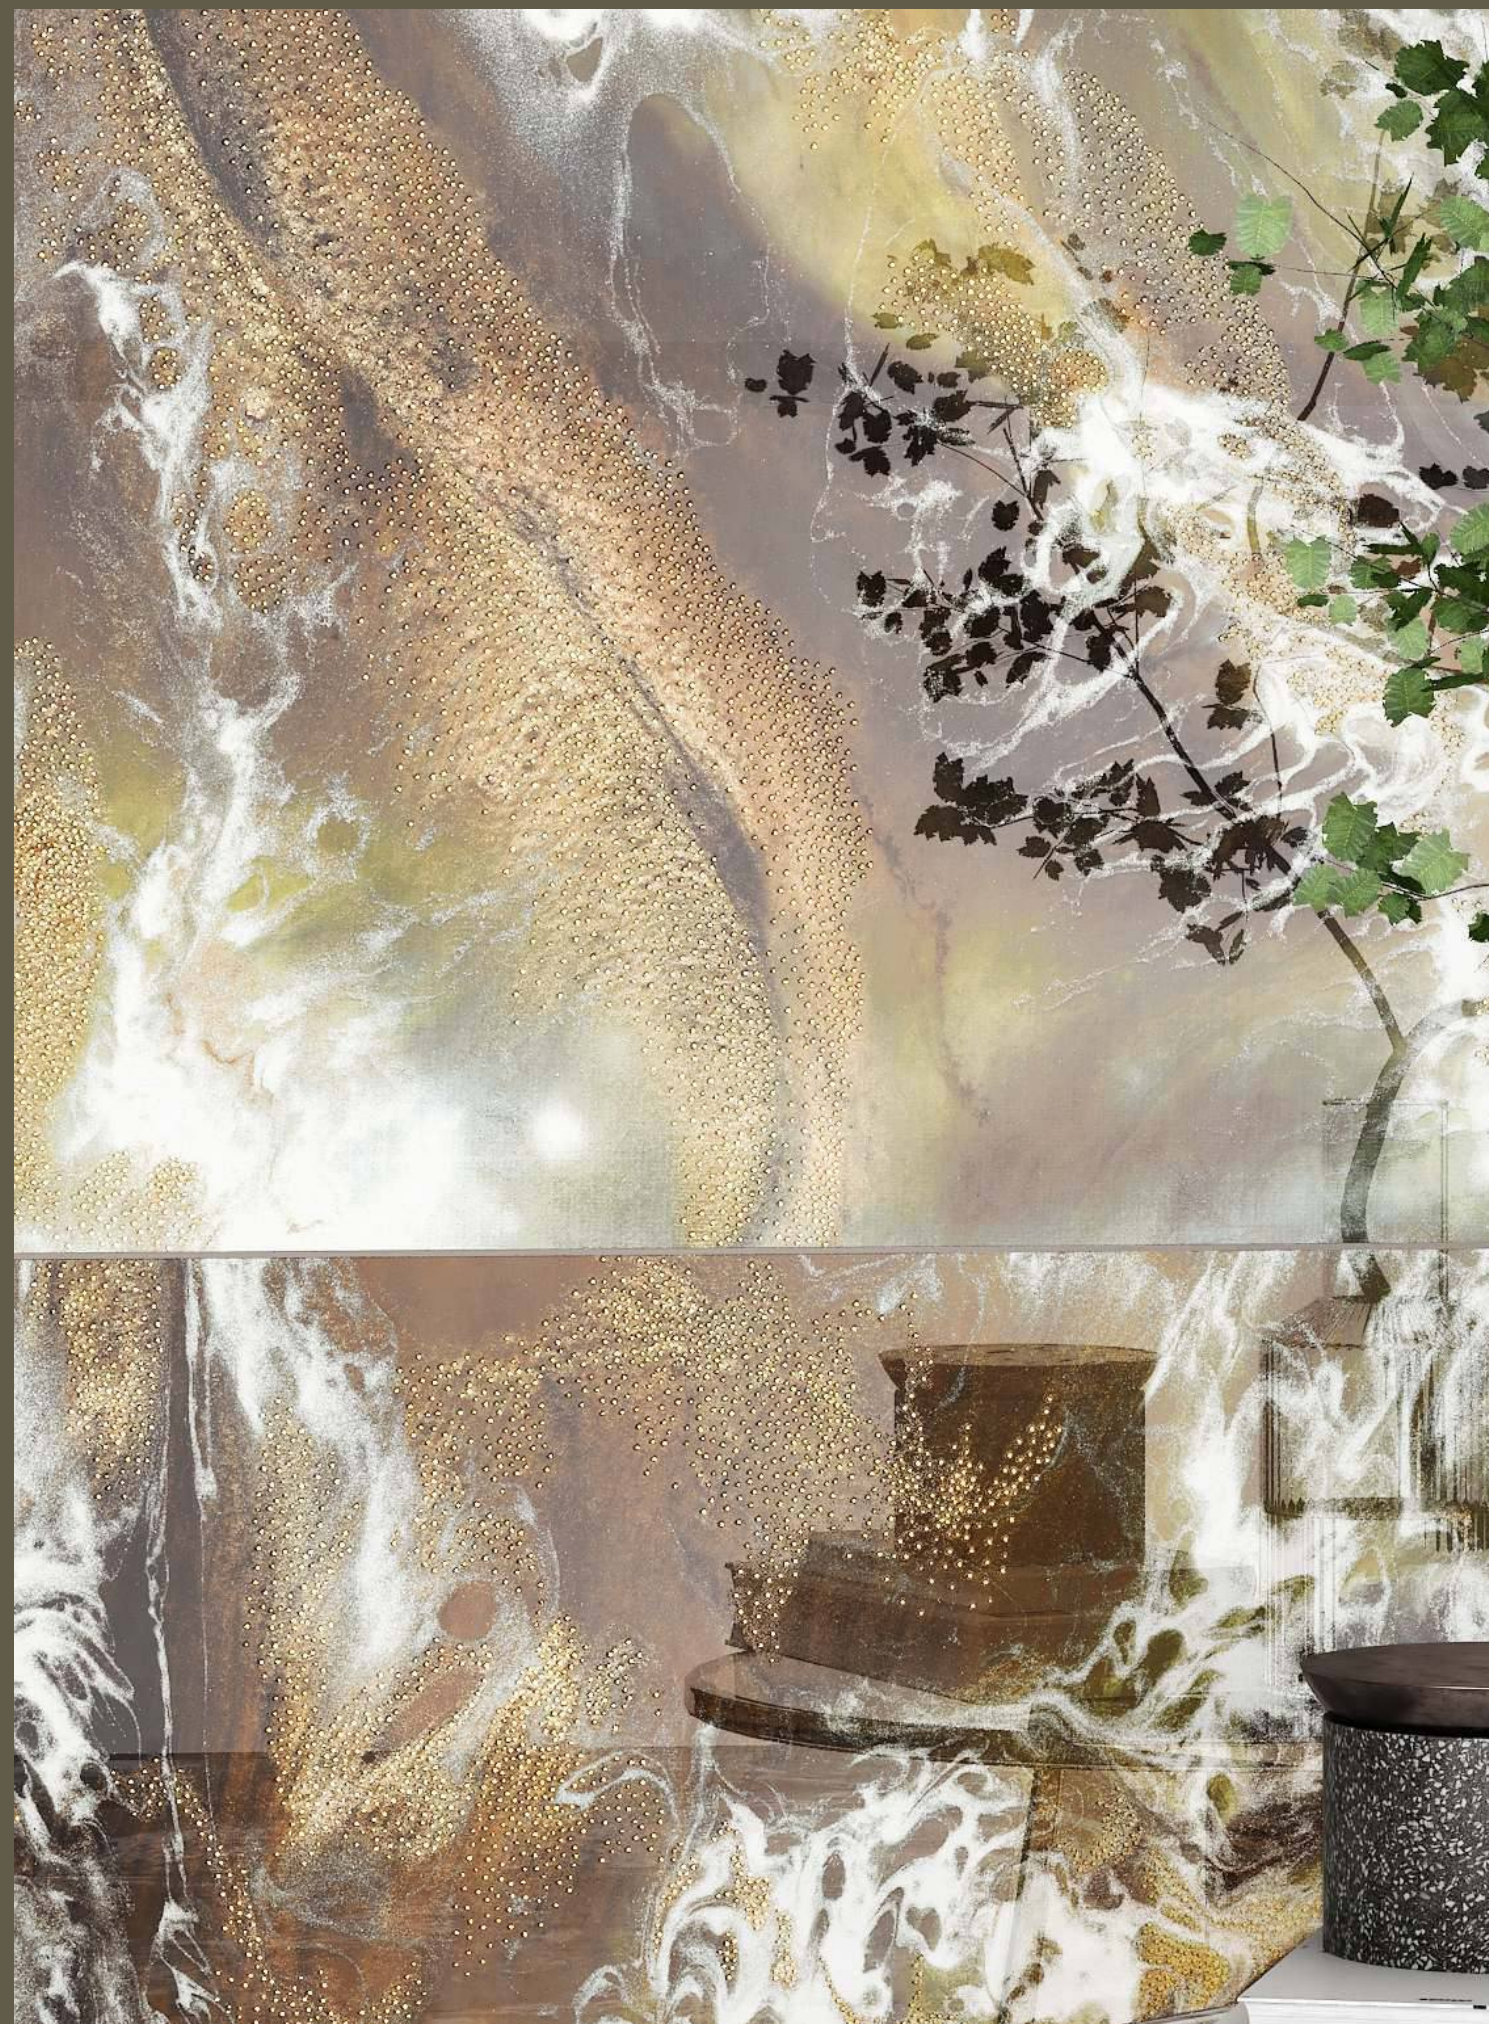

TILES NAME :
ROCK 1031

RANDOM :
03

FINISH :
**HIGHGLOSS
+ GOLDEN CARVING**

SIZE :
600X1200MM