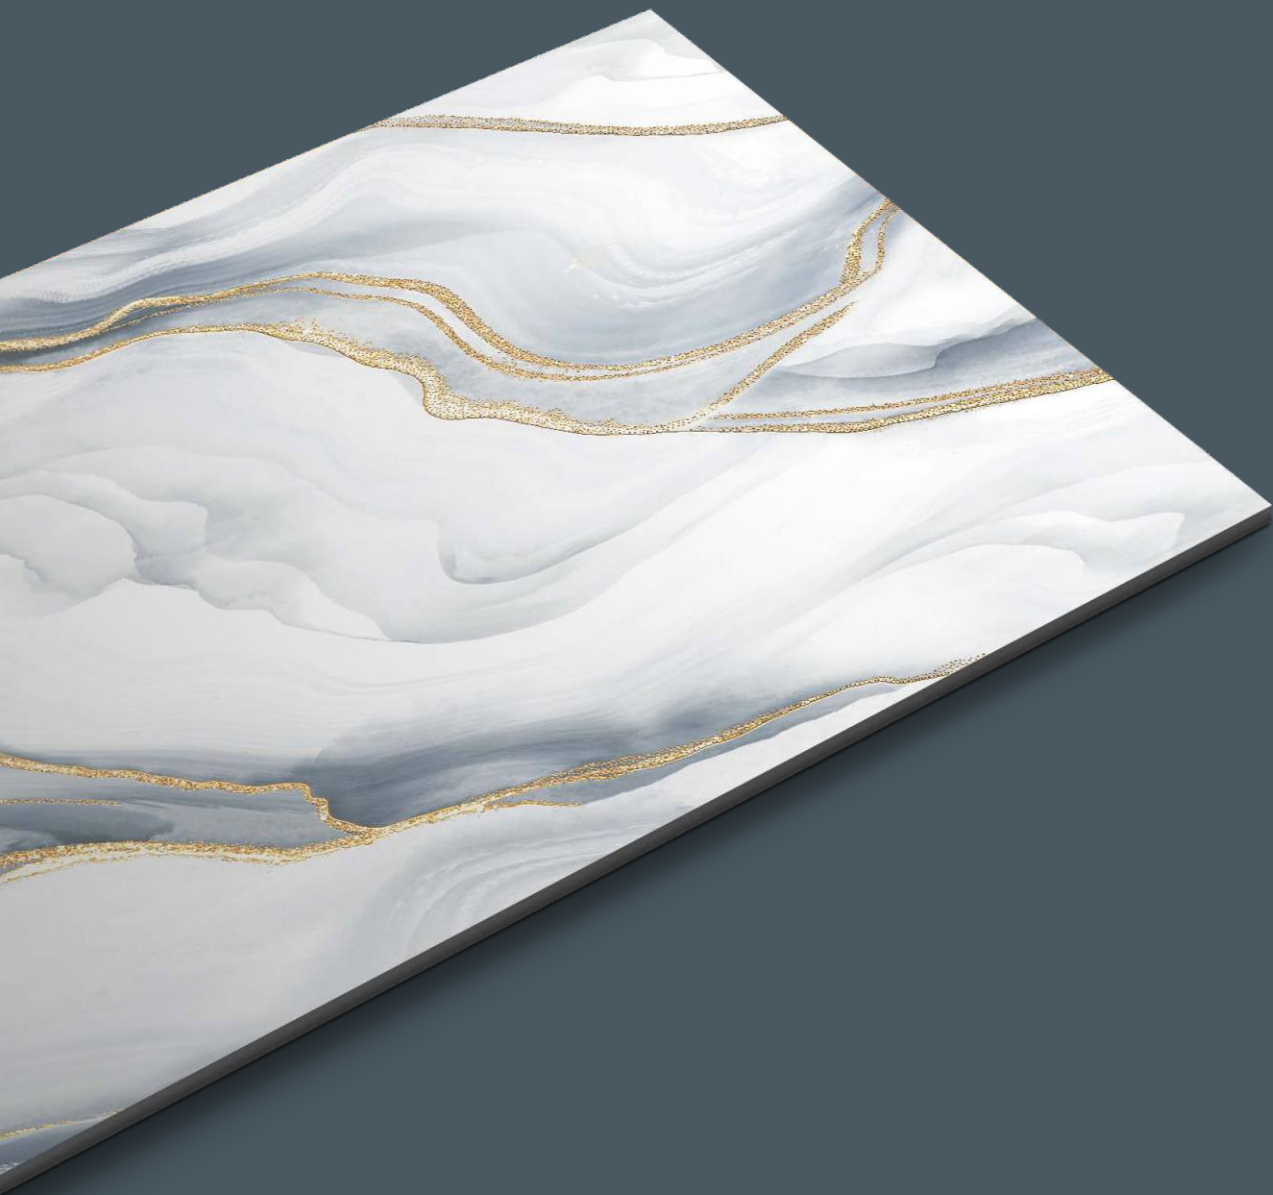

TILES NAME :
ROCK 1027

RANDOM :
03

FINISH :
**HIGHGLOSS
+ GLODEN CARVING**

SIZE :
600X1200MM

PREVIEW OF **ROCK 1027**
600X1200MM / HIGHGLOSS WITH GOLDEN CARVING

TILES NAME :
ROCK 1028

RANDOM :
01 - ENDLESS

FINISH :
**HIGHGLOSS
+ GOLDEN CARVING**