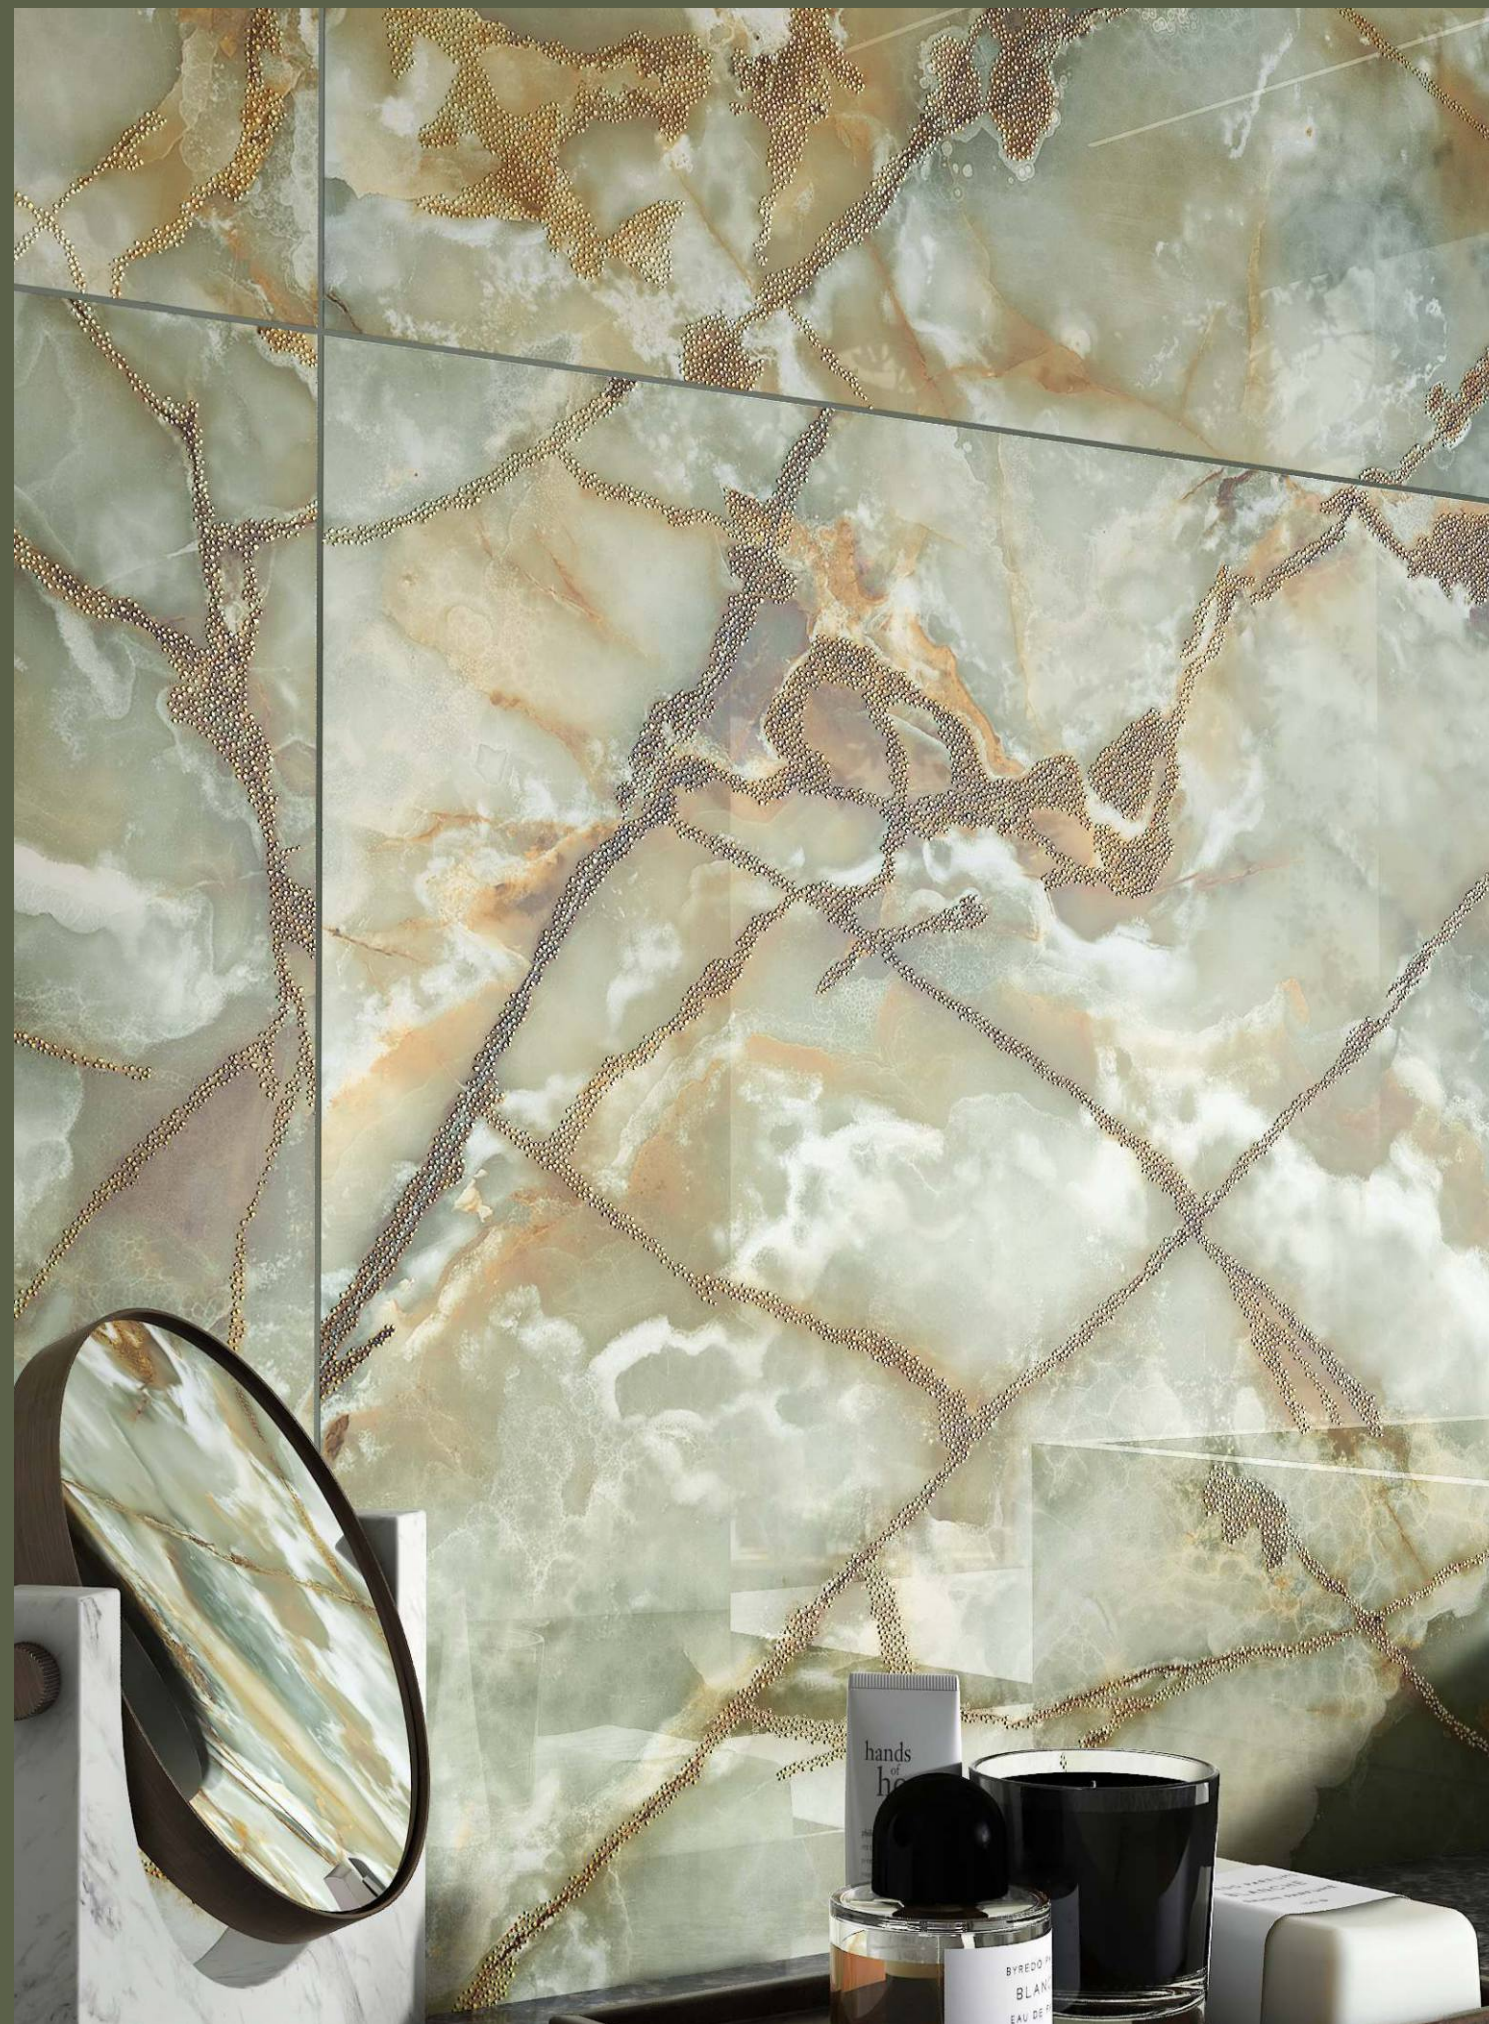

TILES NAME :
ROCK 1025

RANDOM :
03

FINISH :
**HIGHGLOSS
+ GLODEN CARVING**

SIZE :
600X1200MM