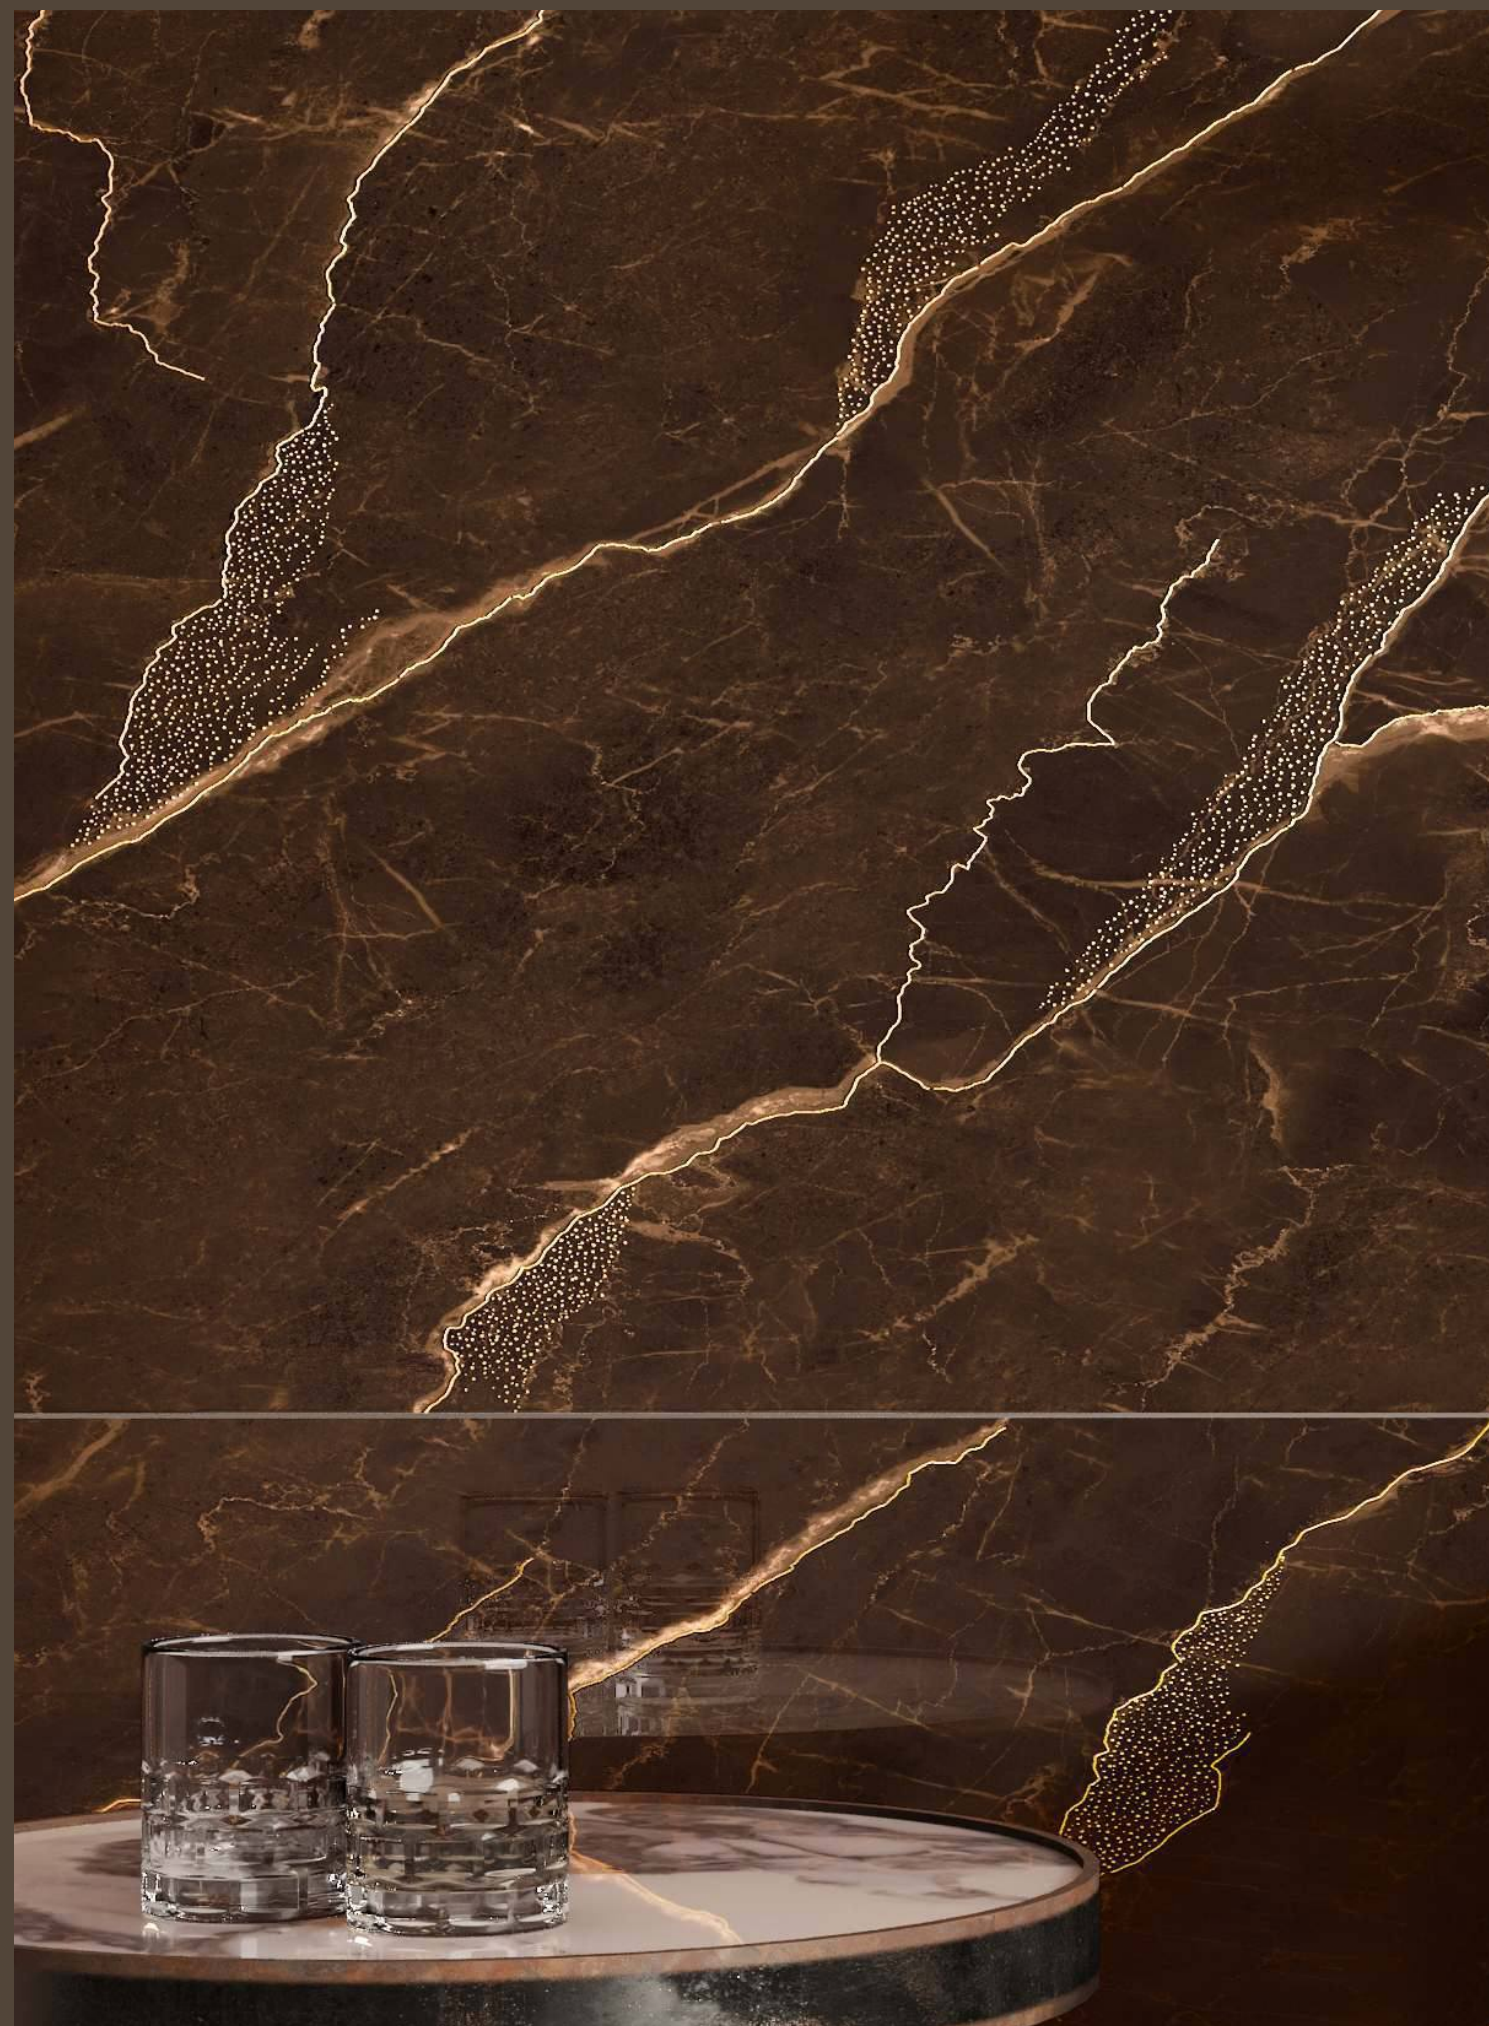

TILES NAME :
ROCK 2003

RANDOM :
01 - ENDLESS

FINISH :
**HIGHGLOSS
+ GLODEN CARVING**

SIZE :
600X1200MM