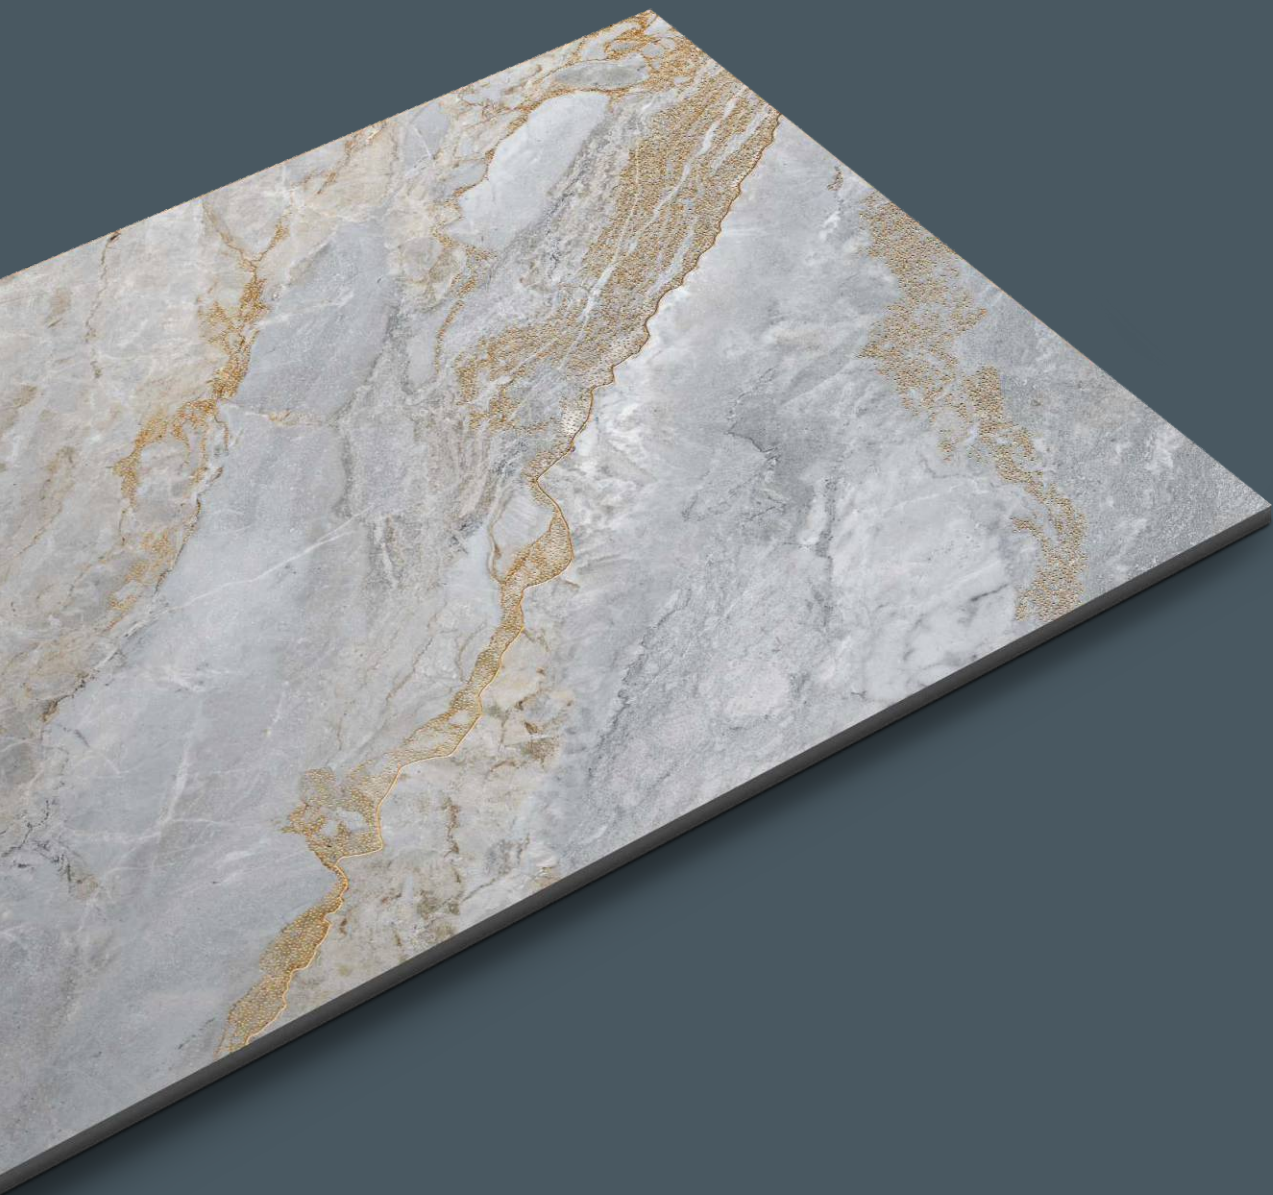

TILES NAME :
ROCK 1015

RANDOM :
03

FINISH :
**HIGHGLOSS
+ GOLDEN CARVING**

SIZE :
600X1200MM

PREVIEW OF **ROCK 1015**
600X1200MM / HIGHGLOSS WITH GOLDEN CARVING

TILES NAME :
ROCK 1016

RANDOM :
03

FINISH :
**HIGHGLOSS
+ GLODEN CARVING**