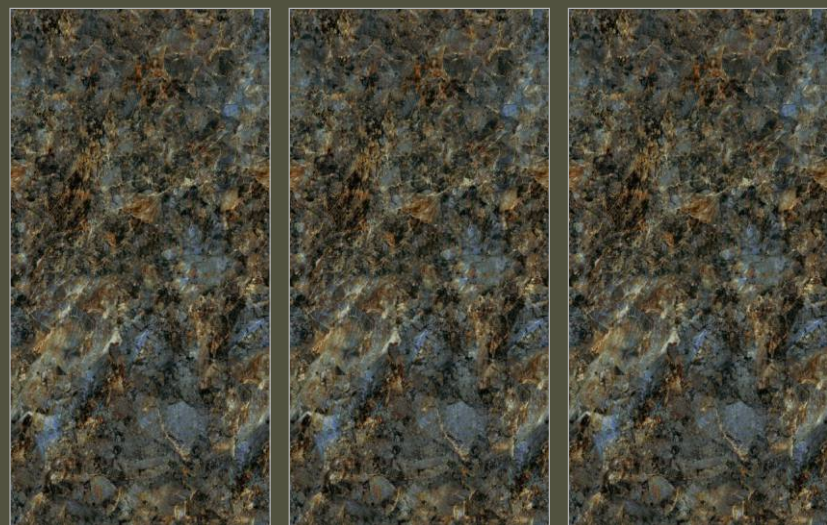

TILES NAME :
ROCK 2010

RANDOM :
01 - ENDLESS

FINISH :
**HIGHGLOSS
+ GLODEN CARVING**

SIZE :
600X1200MM