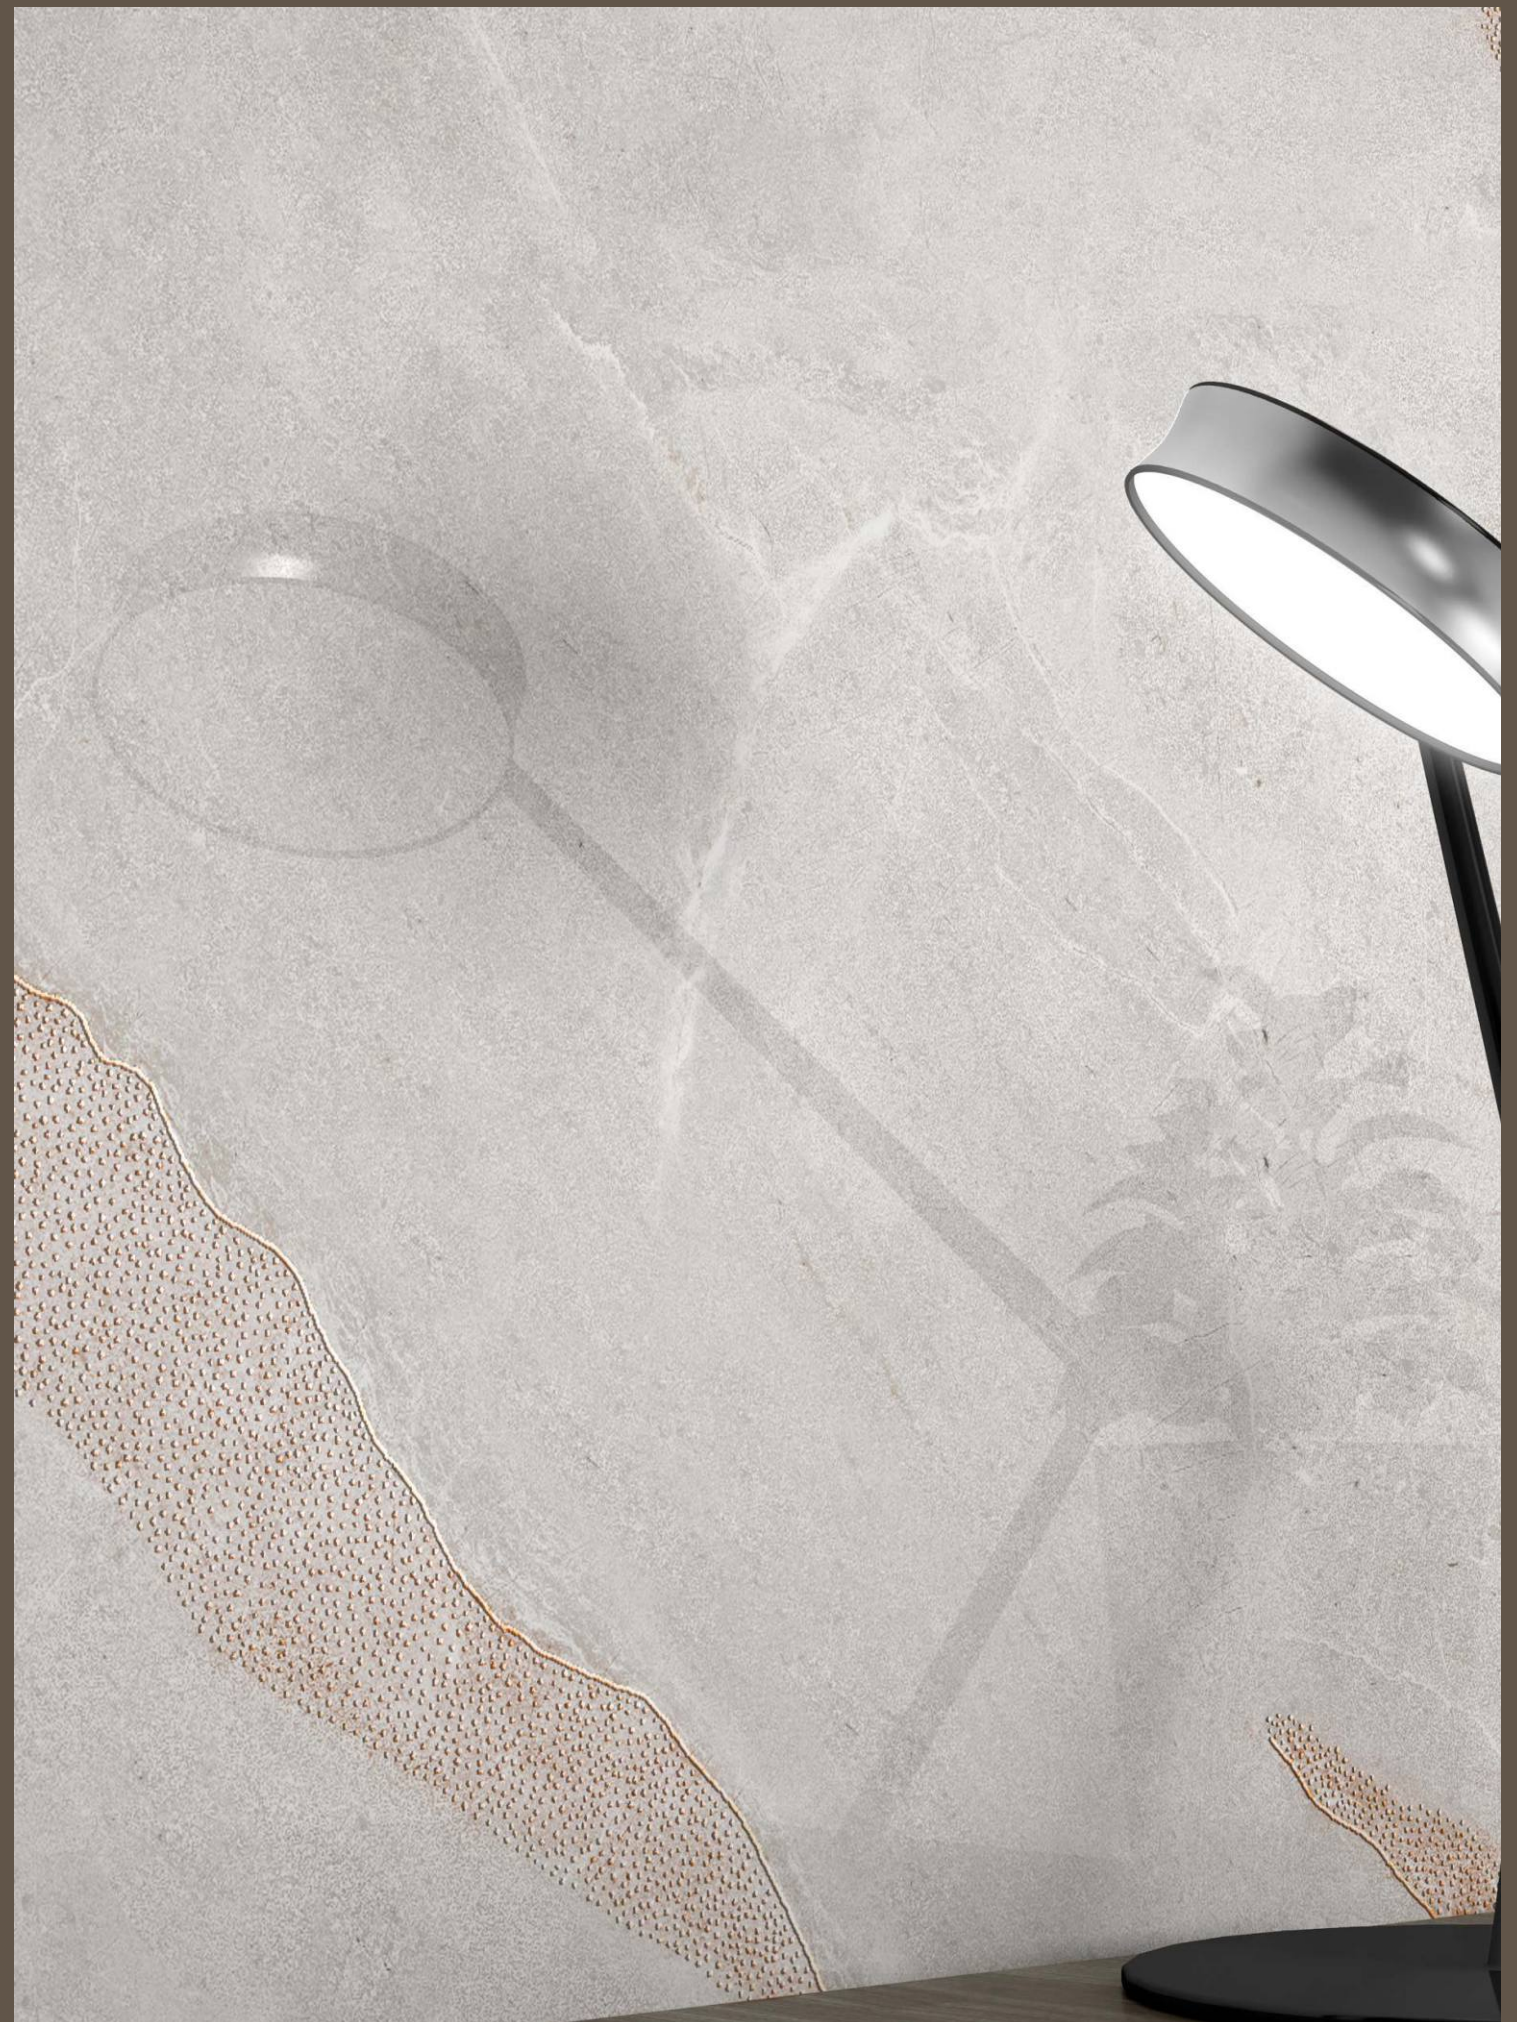

TILES NAME :
ROCK 1027

RANDOM :
03

FINISH :
**HIGHGLOSS
+ GLODEN CARVING**

SIZE :
600X1200MM